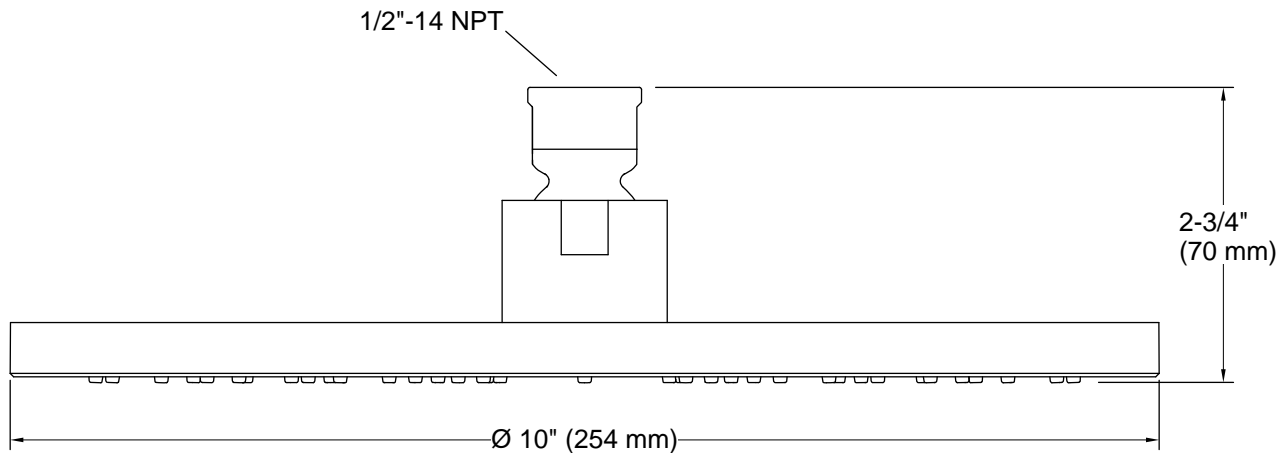

Technical Information

All product dimensions are nominal.

Spout:

Handshower:

Rated maximum flow: 0 gal/min (0 l/min)

Showerhead/Body Spray:

Rated maximum flow: 2.5 gal/min (9.5 l/min)

Notes