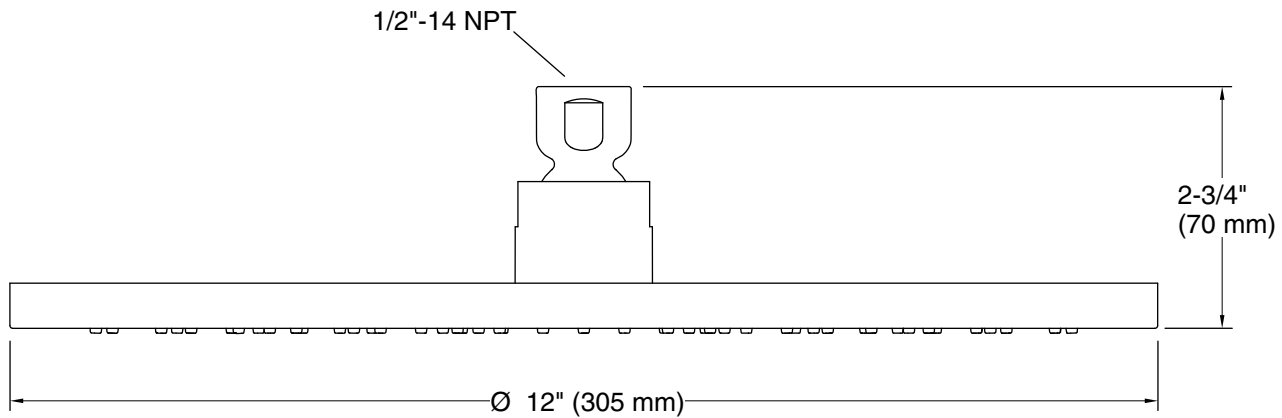

Technical Information

All product dimensions are nominal.

Handshower:

Rated maximum flow: 0 gal/min (0 l/min)

Showerhead/Body Spray:

Rated maximum flow: 2.5 gal/min (9.5 l/min)

Notes

Install this product according to the installation guide.