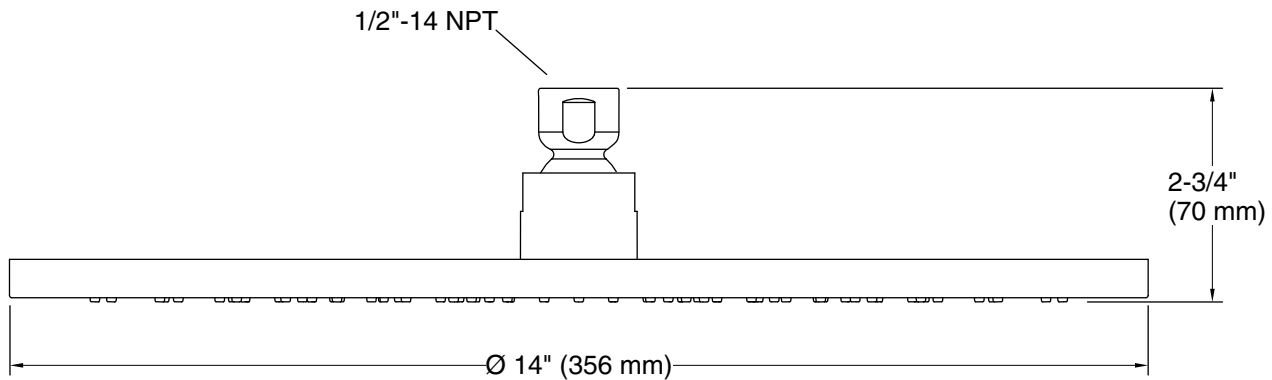

Technical Information

All product dimensions are nominal.

Handshower:

Rated maximum flow: 0 gal/min (0 l/min)

Showerhead/Body Spray:

Rated maximum flow: 2.5 gal/min (9.5 l/min)

Notes

Install this product according to the installation instructions.