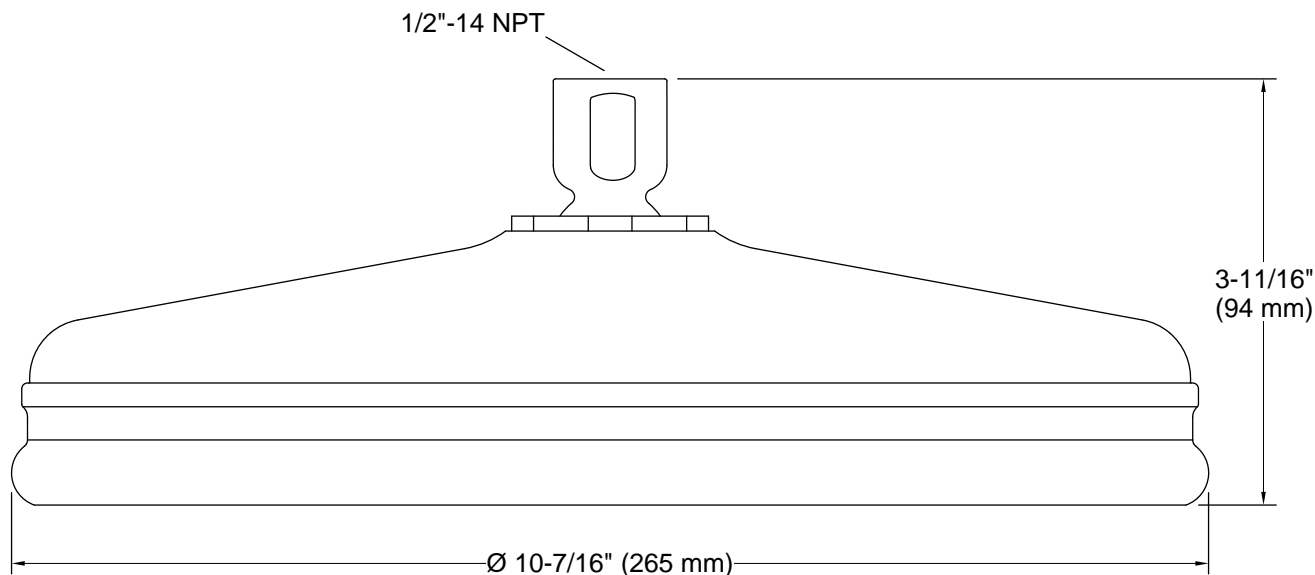

**Technical Information**

All product dimensions are nominal.

**Spout:**

**Handshower:**

Rated maximum flow: 0 gal/min (0 l/min)

**Showerhead/Body Spray:**

Rated maximum flow: 1.75 gal/min (6.6 l/min)

**Notes**