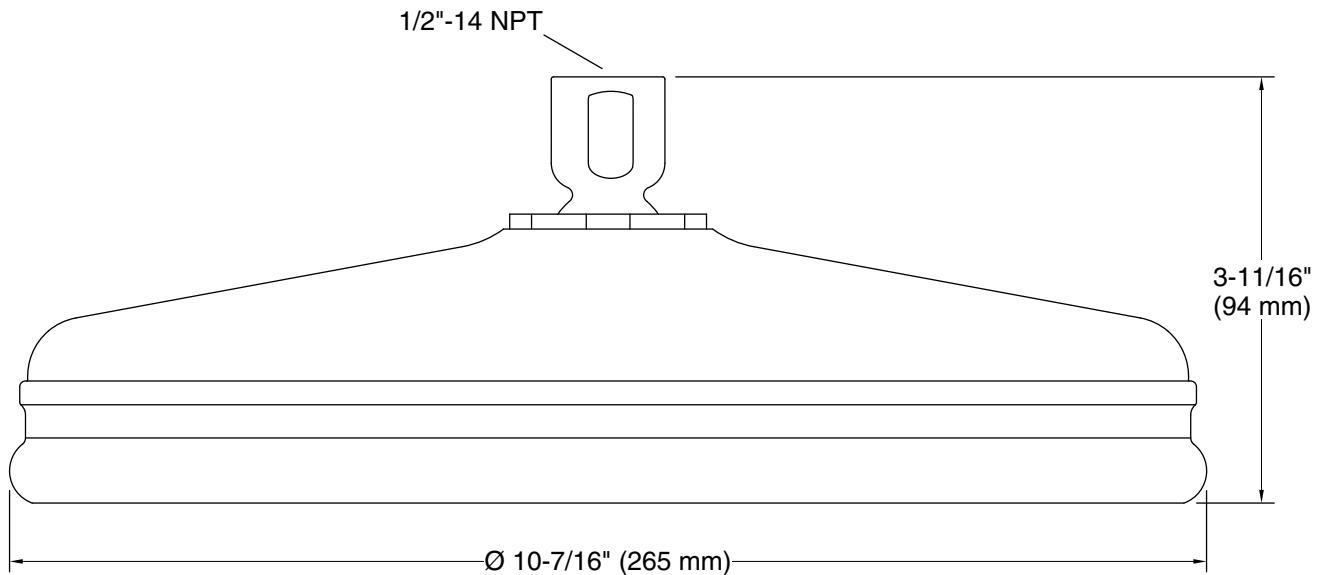

Technical Information

All product dimensions are nominal.

Handshower:

Rated maximum flow: 0 gal/min (0 l/min)

Showerhead/Body Spray:

Rated maximum flow: 1.75 gal/min (6.6 l/min)

Notes

For use with automatic compensating valves rated at 1.4 gal/min (5.3 l/min) or less. Install this product according to the installation instructions.