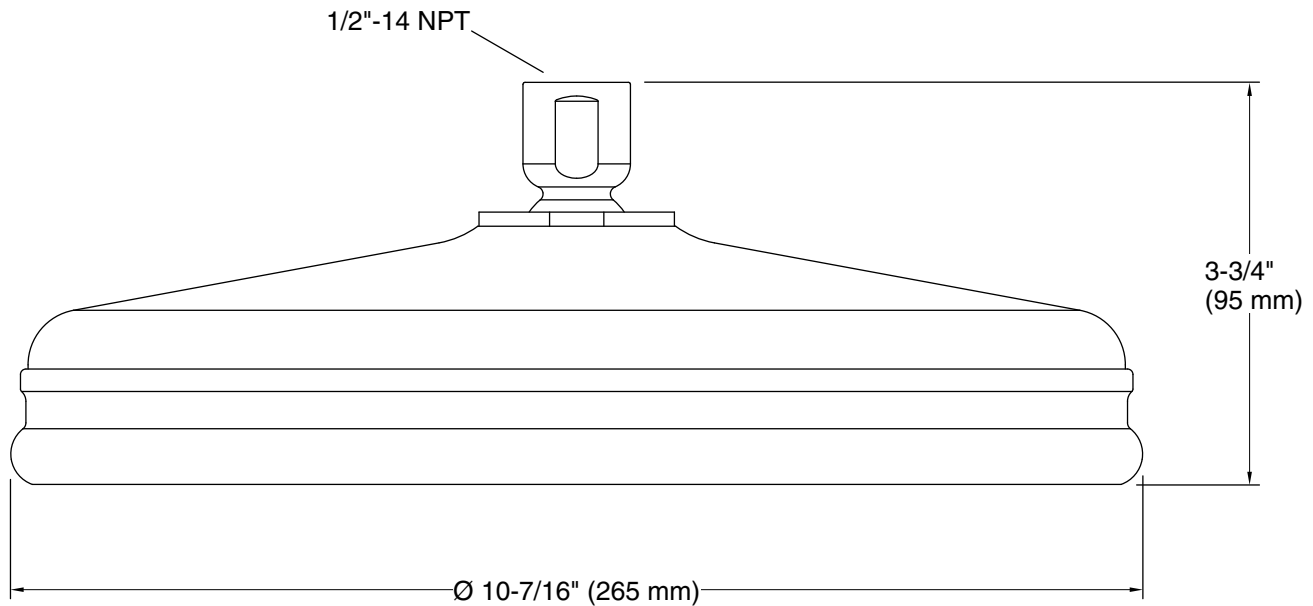

Technical Information

All product dimensions are nominal.

Handshower:

Rated maximum flow: 0 gal/min (0 l/min)

Showerhead/Body Spray:

Rated maximum flow: 2.5 gal/min (9.5 l/min)

Notes

Install this product according to the installation guide.