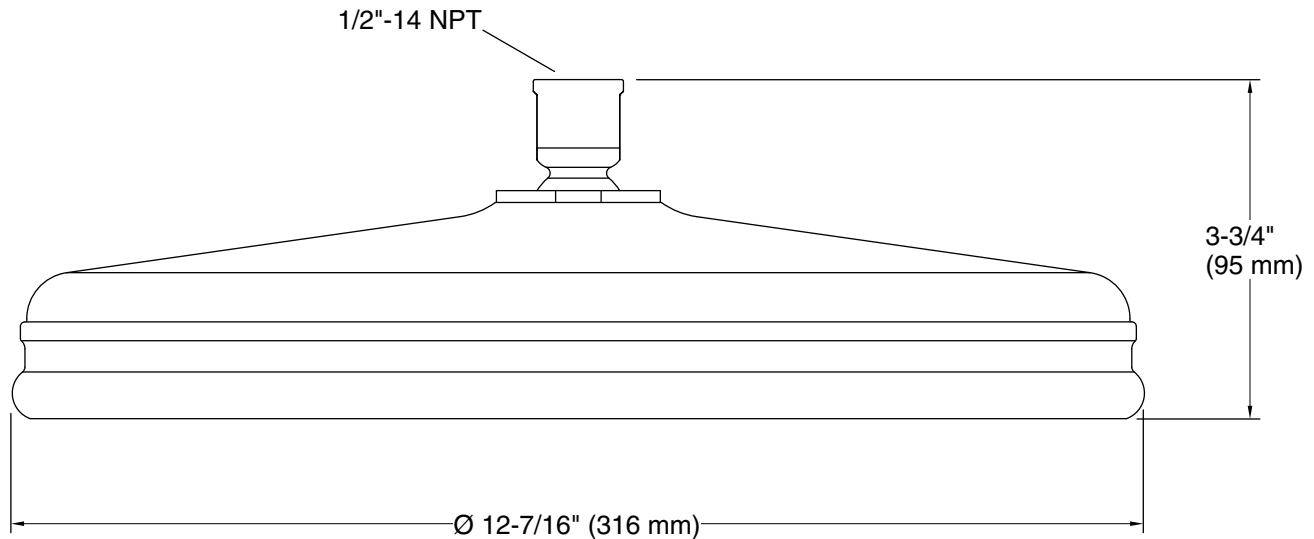

**Technical Information**

All product dimensions are nominal.

Handshower:

Rated maximum flow: 0 gal/min (0 l/min)

Showerhead/Body Spray:

Rated maximum flow: 2.5 gal/min (9.5 l/min)

Notes

Install this product according to the installation instructions.