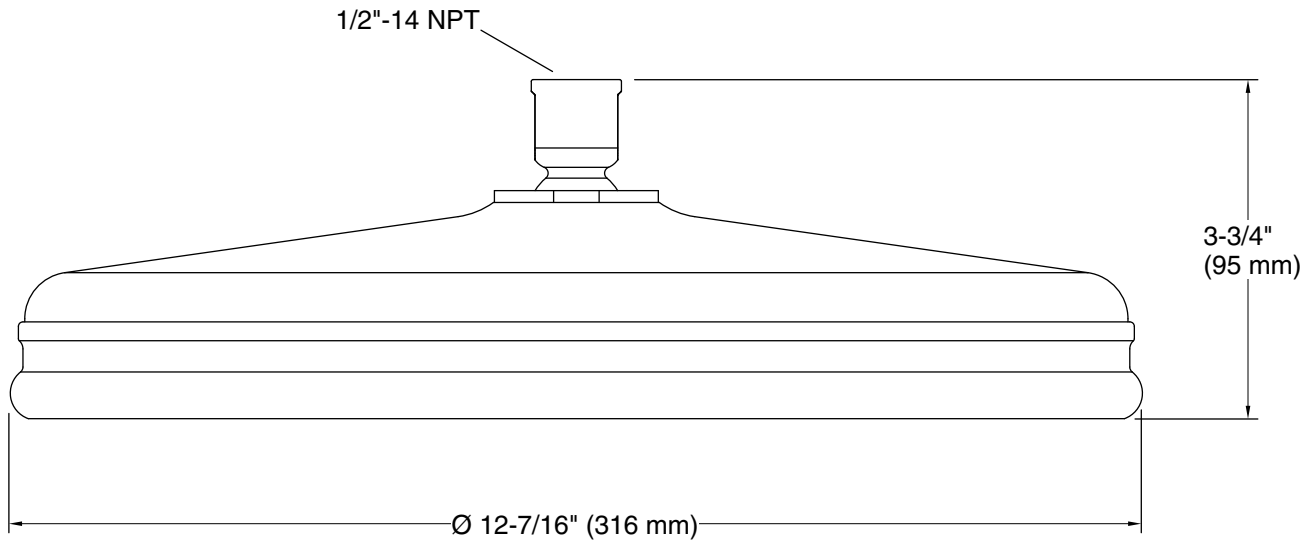

Technical Information

All product dimensions are nominal.

Drain included: No

Spout:

Shower/Rainhead rated max flow: 2.5 gal/min (9.5 l/min)

Notes

Install this product according to the installation instructions.