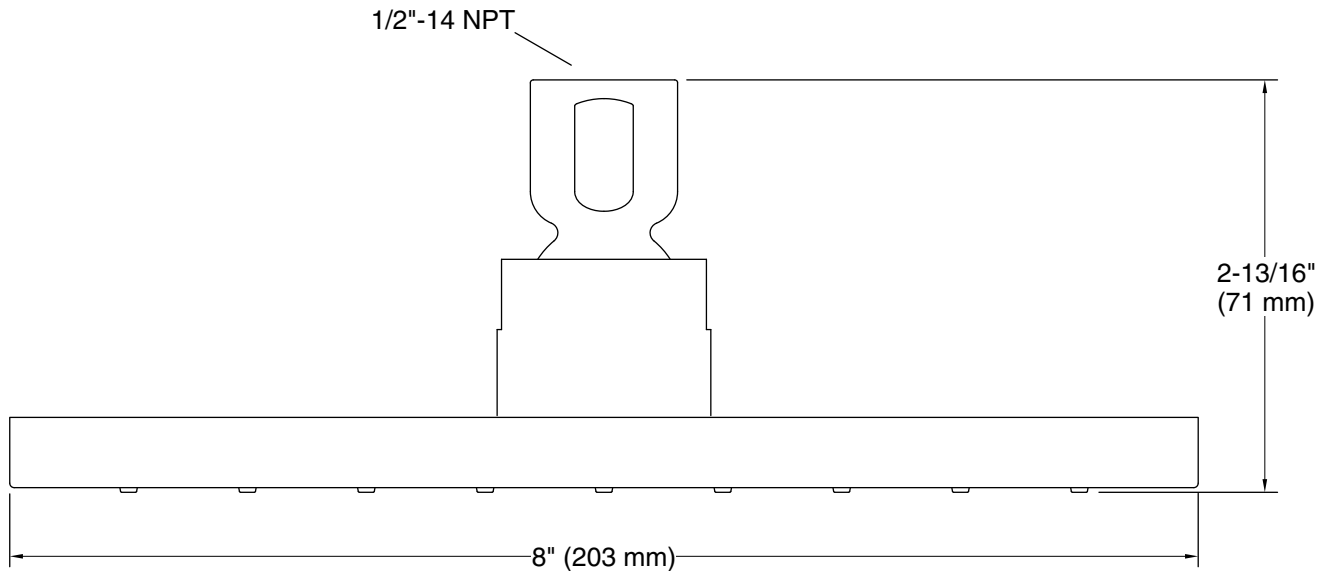

Technical Information

All product dimensions are nominal.

Handshower:

Rated maximum flow: 0 gal/min (0 l/min)

Showerhead/Body Spray:

Rated maximum flow: 1.75 gal/min (6.6 l/min)

Notes

For use with automatic compensating valves rated at 1.4 gal/min (5.3 l/min) or less.

Install this product according to the installation instructions.