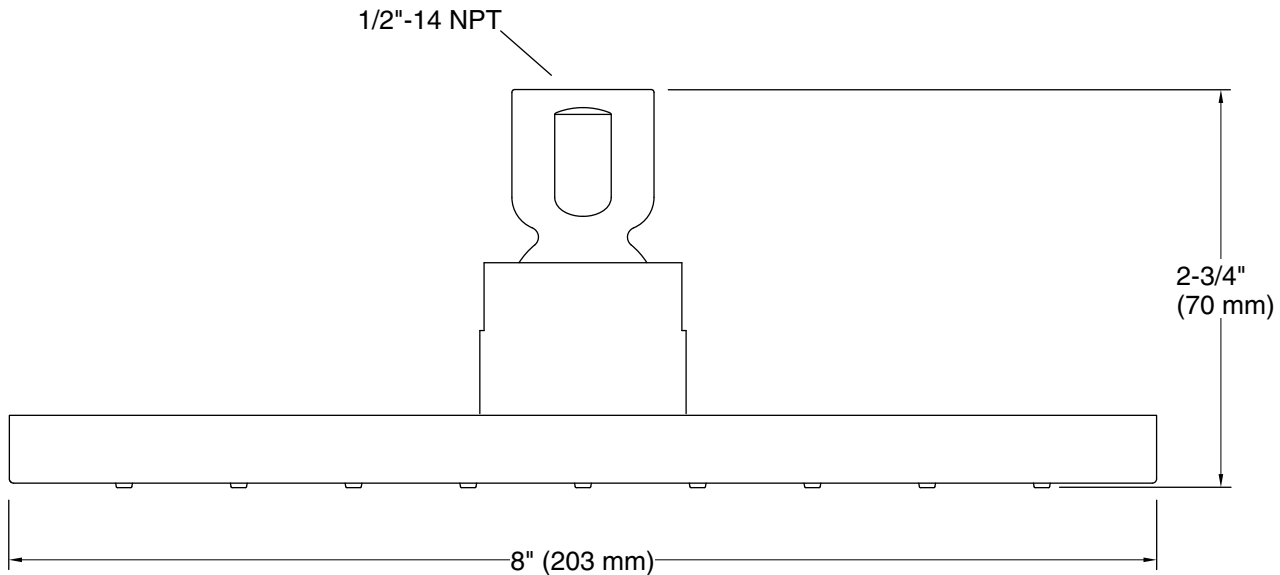

Features

- Single-function rainhead
- MasterClean™ sprayface features an easy-to-clean surface that withstands mineral buildup and maximizes spray performance
- Optimized sprayface for maximum performance
- 2.5 gpm (9.5 lpm) maximum flow rate

Technical Information

All product dimensions are nominal.

Handshower:

Rated maximum flow: 0 gal/min (0 l/min)

Showerhead/Body Spray:

Rated maximum flow: 2.5 gal/min (9.5 l/min)

Notes

Install this product according to the installation guide.