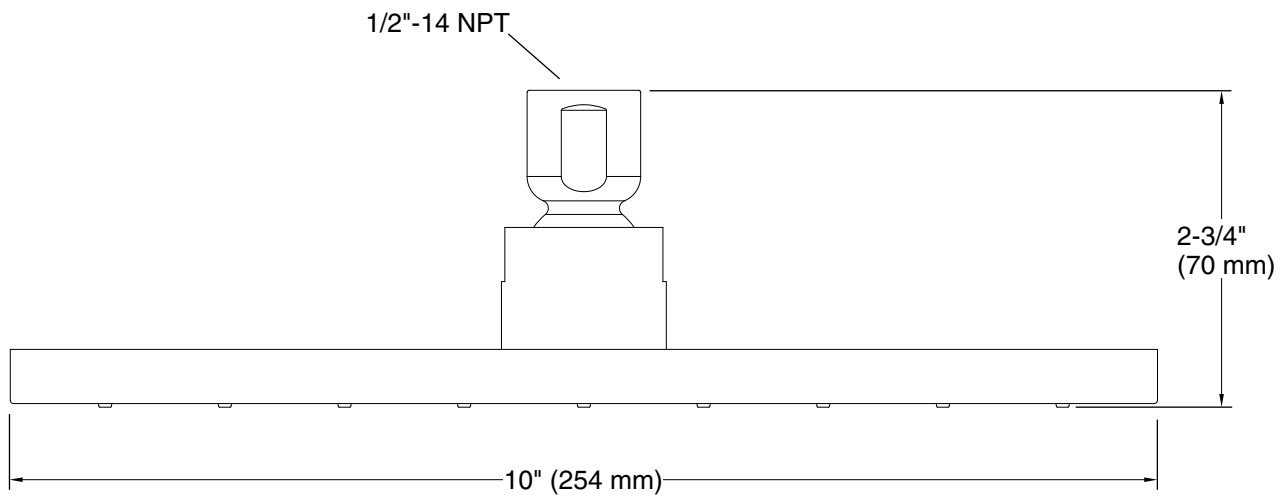

Technical Information

All product dimensions are nominal.

Handshower:

Rated maximum flow: 0 gal/min (0 l/min)

Showerhead/Body Spray:

Rated maximum flow: 2.5 gal/min (9.5 l/min)

Notes

Install this product in accordance with the installation instructions.