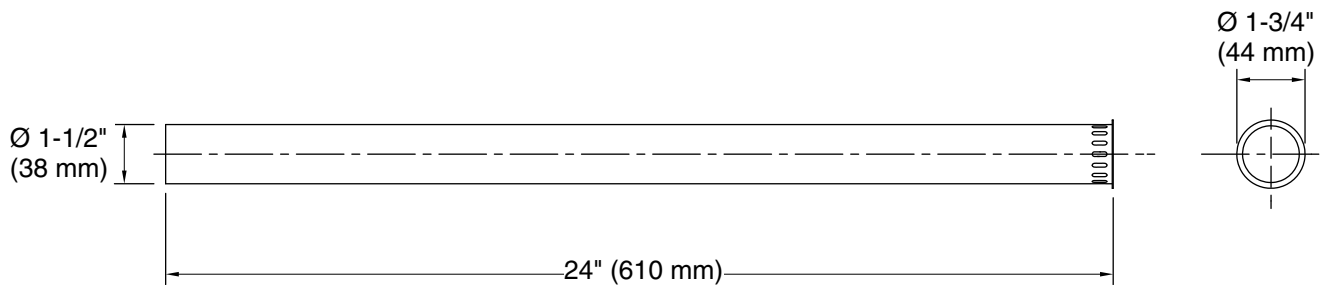

ASME A112.18.2/CSA B125.2

KOHLER® One-Year Limited Warranty

See website for detailed warranty information.

Available Colors/Finishes

Color tiles intended for reference only.

Color	Code	Description
	CP	Polished Chrome

Technical Information

All product dimensions are nominal.

Notes

Install this product according to the installation guide.