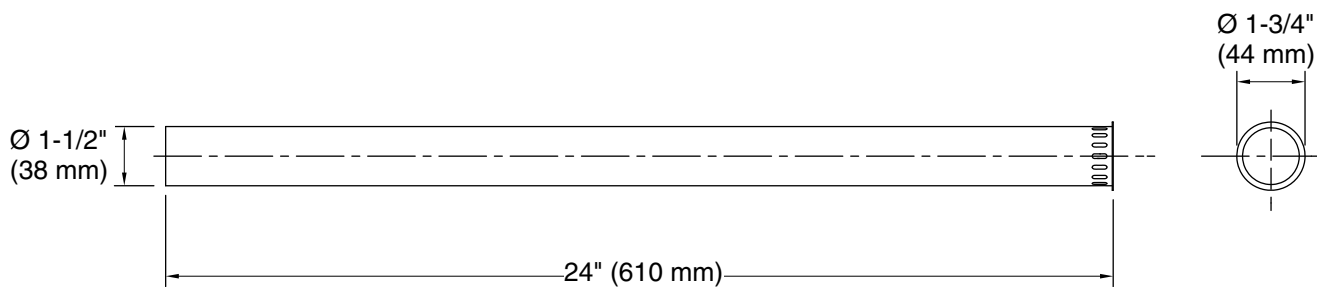

Technical Information

All product dimensions are nominal.

Handshower:

Rated maximum flow: 0 gal/min (0 l/min)

Notes

Install this product according to the installation guide.