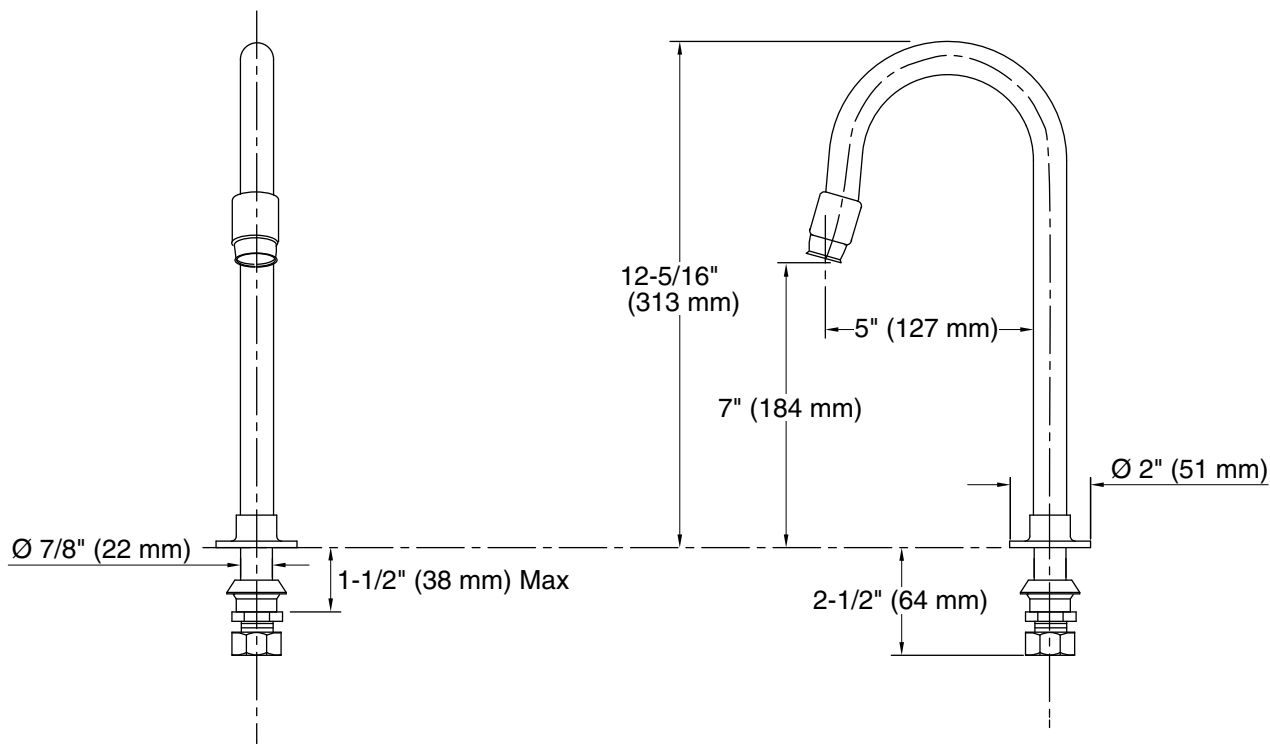

### Technical Information

All product dimensions are nominal.

#### Spout:

Spout reach: 5'' (127 mm)