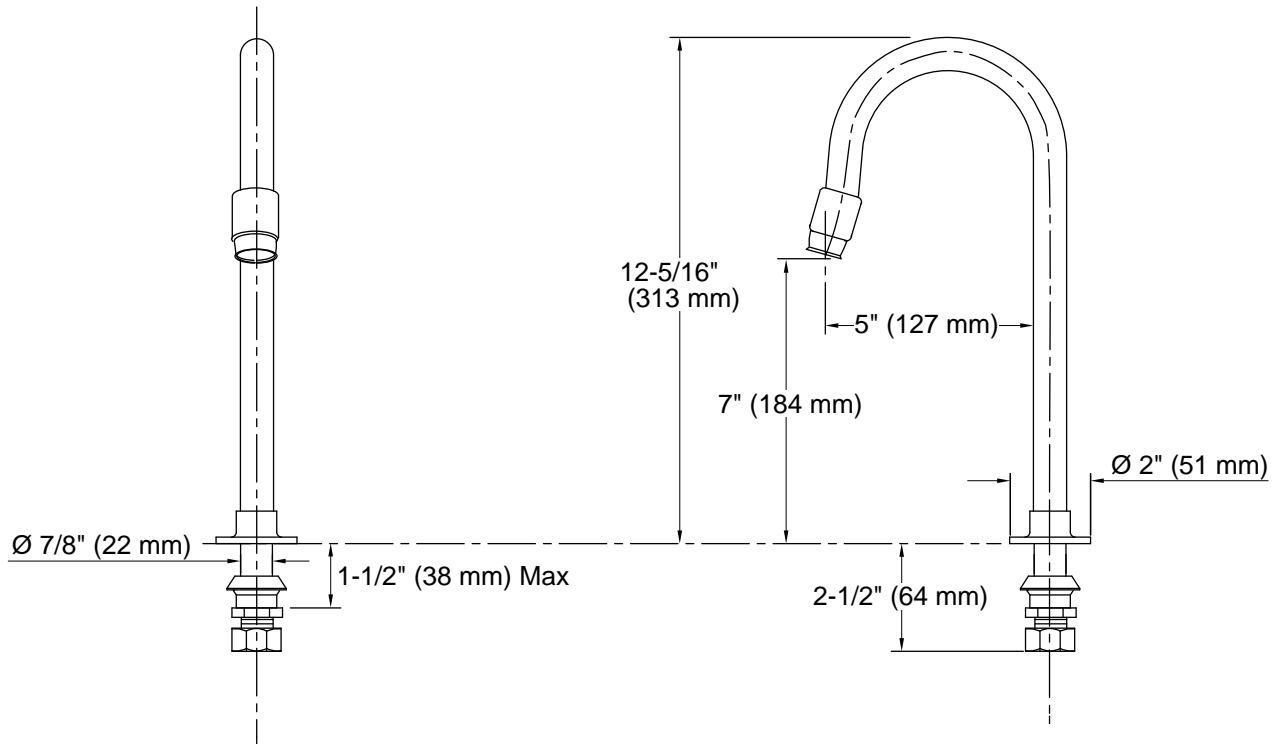

### Technical Information

All product dimensions are nominal.

#### Spout:

Spout reach: 5" (127 mm)