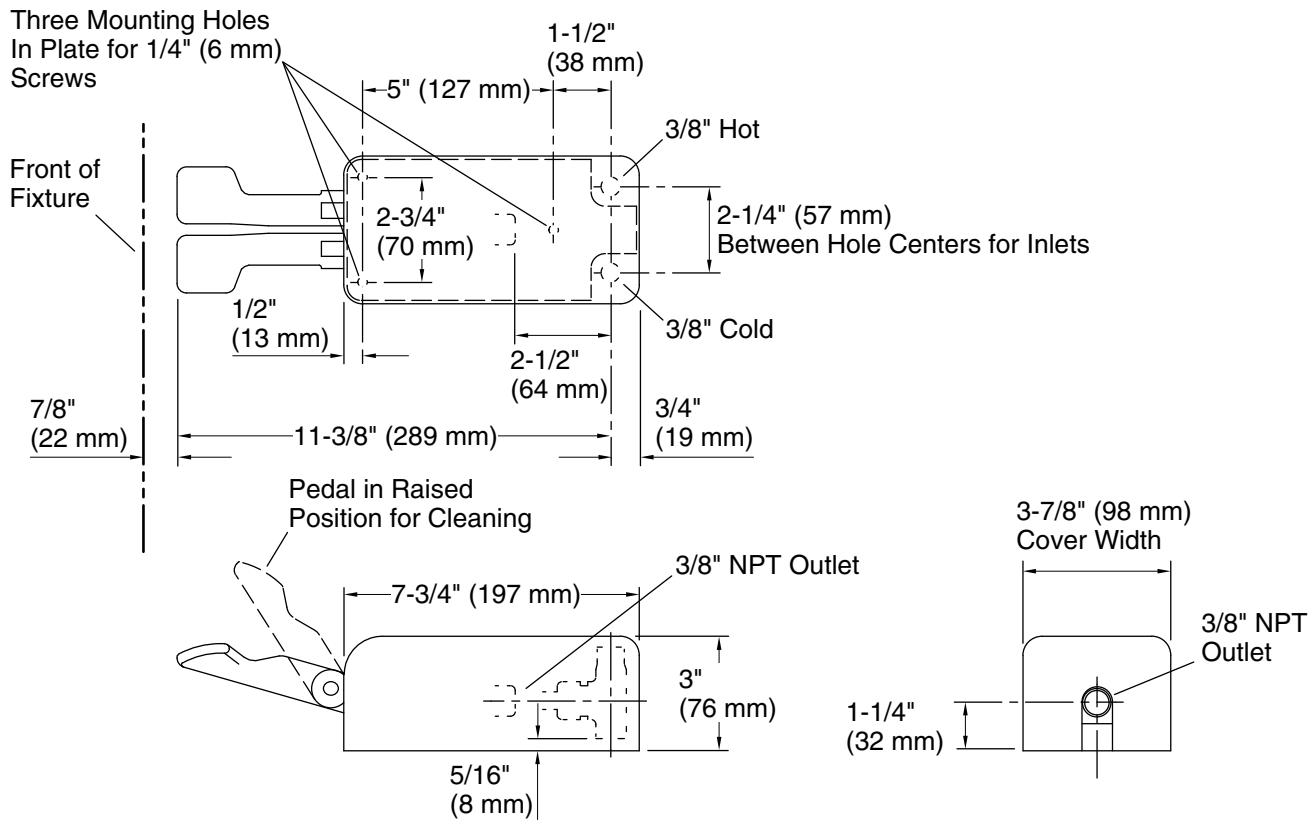

Technical Information

All product dimensions are nominal.

Material: Brass

Notes

Install this product according to the installation guide.