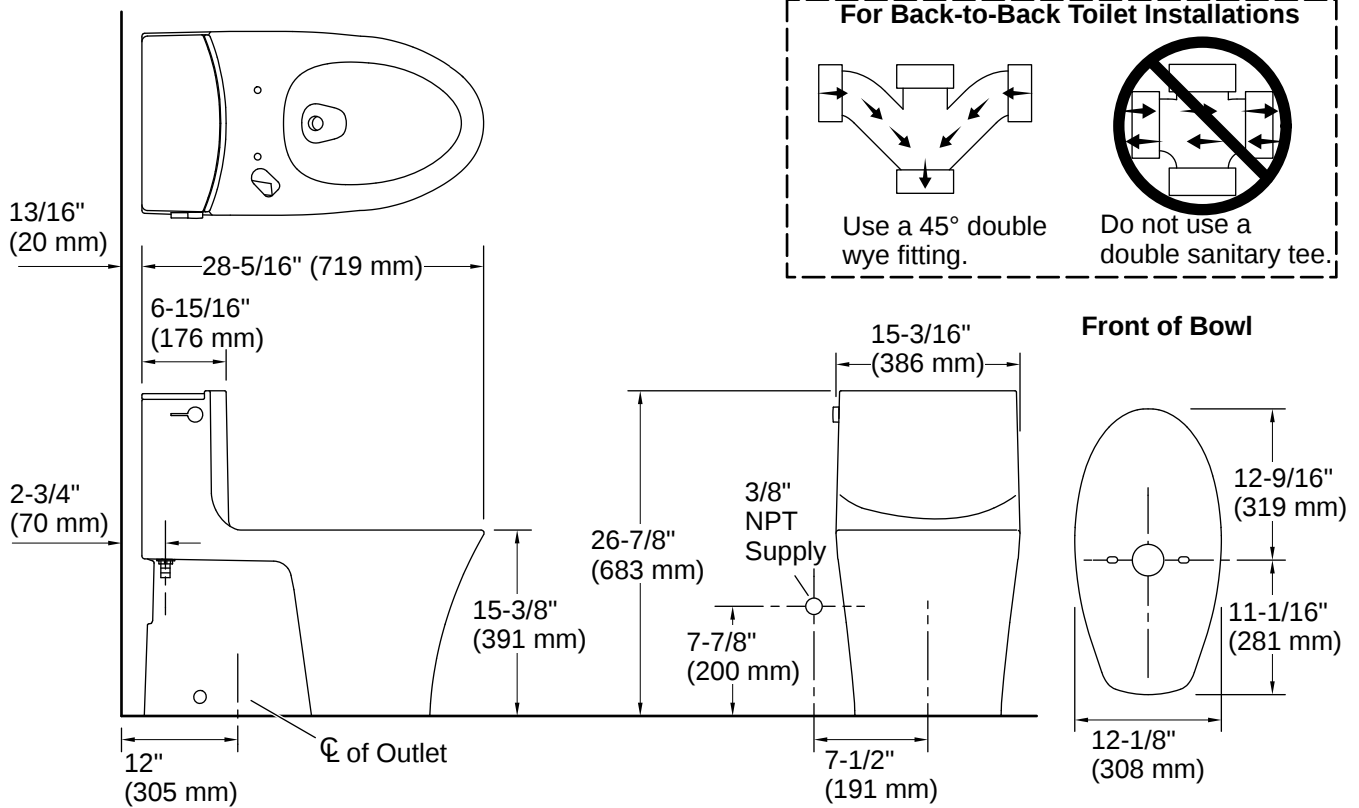

## Technical Information

Rough-in:	Standard 12" (305mm)
Flush Type:	Class Five
Flush Rate:	0.8 or 1.28 gpf (3 or 4.8 lpf)
Bowl Shape:	Elongated
Waste Outlet:	Floor
Trapway Size:	2" (51 mm)
Trapway Type:	Skirted
Water Surface Size:	9" x 7-1/2" (229 mm x 191 mm)
Rim to Water Surface:	5-3/8" (137 mm)

K-26132-CSP Elongated bidet toilet seat

1-800-4KOHLER (1-800-456-4537)

Kohler Co. reserves the right to make revisions without notice to product specifications.

For the most current specification sheet, go to [www.kohler.com](http://www.kohler.com) USA or [www.kohler.ca](http://www.kohler.ca) Canada.

## Installation

- Standard 12" (305 mm) rough-in