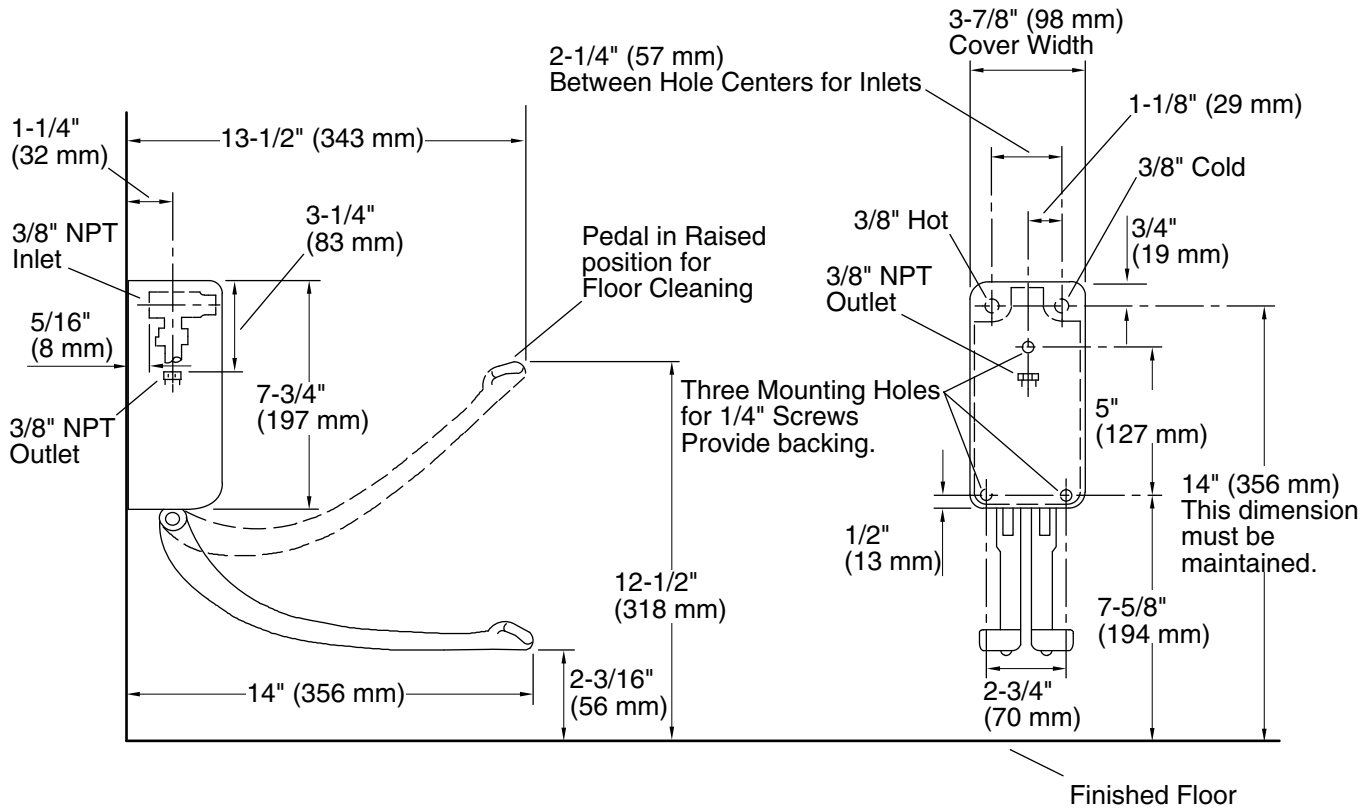

Features

- Double-pedal, wall-mount foot control
- 3/8" NPT inside-threaded inlets
- Self-closing mixing valve
- Loose key stops
- 14" hinged foot pedals

Material

- Solid-brass construction for durability and reliability

Color	Code	Description
	CP	Polished Chrome

Technical Information

All product dimensions are nominal.

Material: Brass

Notes

Install this product according to the installation guide.