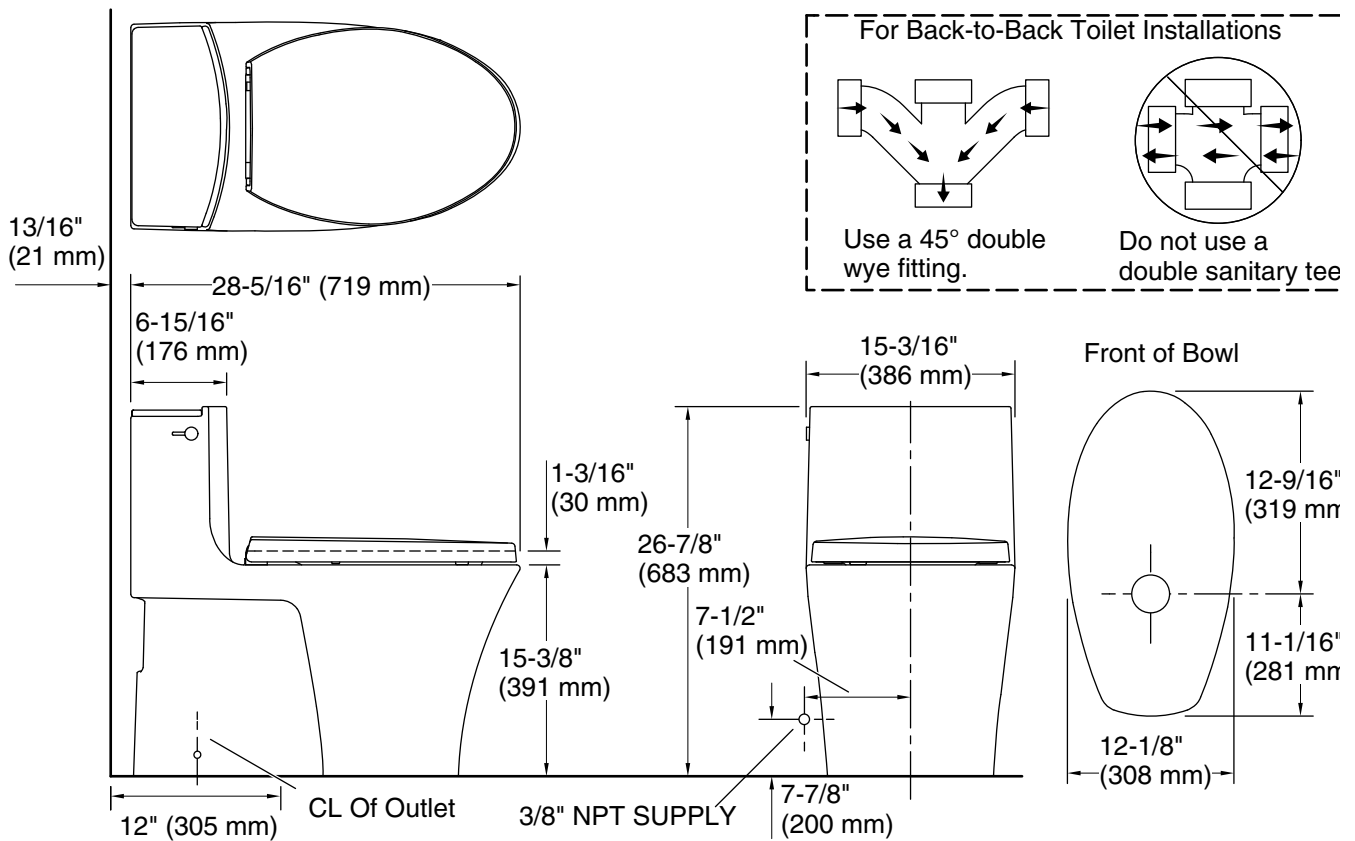

Features

- One-piece toilets integrate the tank and bowl into a seamless, easy-to-clean design
- Elongated bowl offers added room and comfort
- Rim-to-floor height: 15.35 inches (390 mm)
- Dual-flush offers a choice of 0.8 or 1.28 gpf (3.0 or 4.5 lpf)
- Washdown flushing system
- Left-hand Polished Chrome trip lever
- 52 mm (2 inch) fully glazed trapway
- Fully skirted trapway simplifies cleaning
- Seat and lid included
- Quiet-Close™ functionality to prevent seat from slamming
- Quick-Attach™ hardware for fast and secure installation
- Quick-Release™ functionality allows seat to be removed easily from toilet for convenient cleaning
- Coordinates with other products in the Veil collection
- Compatible with C3™ and PureWash™ electronic bidet seats (sold separately)

Material

- Plastic seat

Installation

- Standard 12 inch (305 mm) rough-in
- Supply line sold separately

Codes/Standards

None Applicable

See website for detailed warranty information.

Available Colors/Finishes

Color tiles intended for reference only.

Color	Code	Description
-------	------	-------------

	0	White
---	---	-------

Technical Information

All product dimensions are nominal.

Toilet type:	Floor-mount
Waste Outlet:	Floor
Flush type:	Washdown
Trap passageway:	2" (51 mm)
Rim to water surface:	5-7/16" (138 mm)