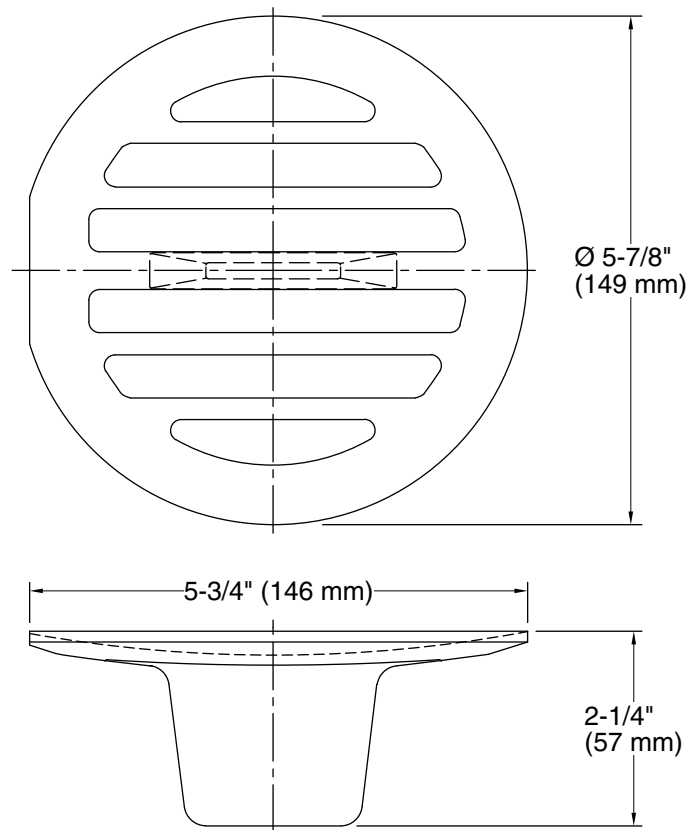

Color tiles intended for reference only.

Color	Code	Description
-------	------	-------------

	CP	Polished Chrome
---	----	-----------------

Technical Information

All product dimensions are nominal.

Material: Brass, Brass