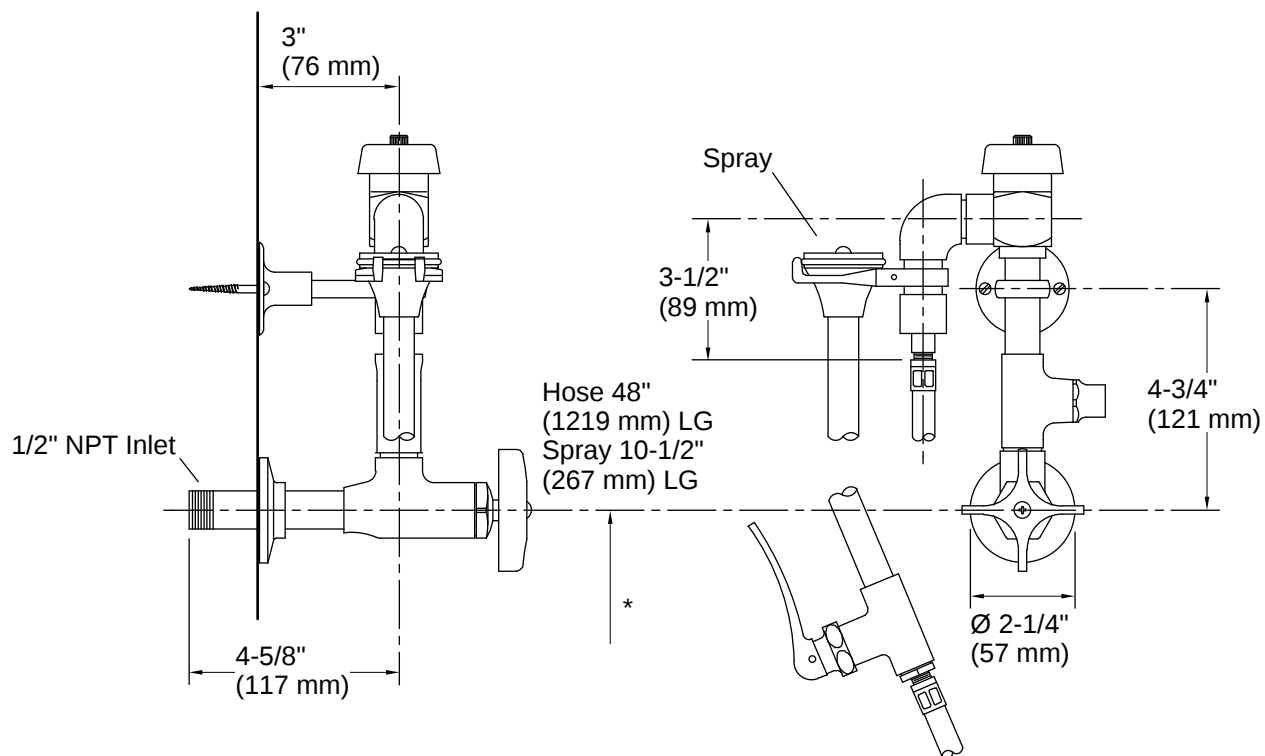

* Consult Local Codes For Vacuum Breaker Height

Installation Notes

Install this product according to the installation instructions.