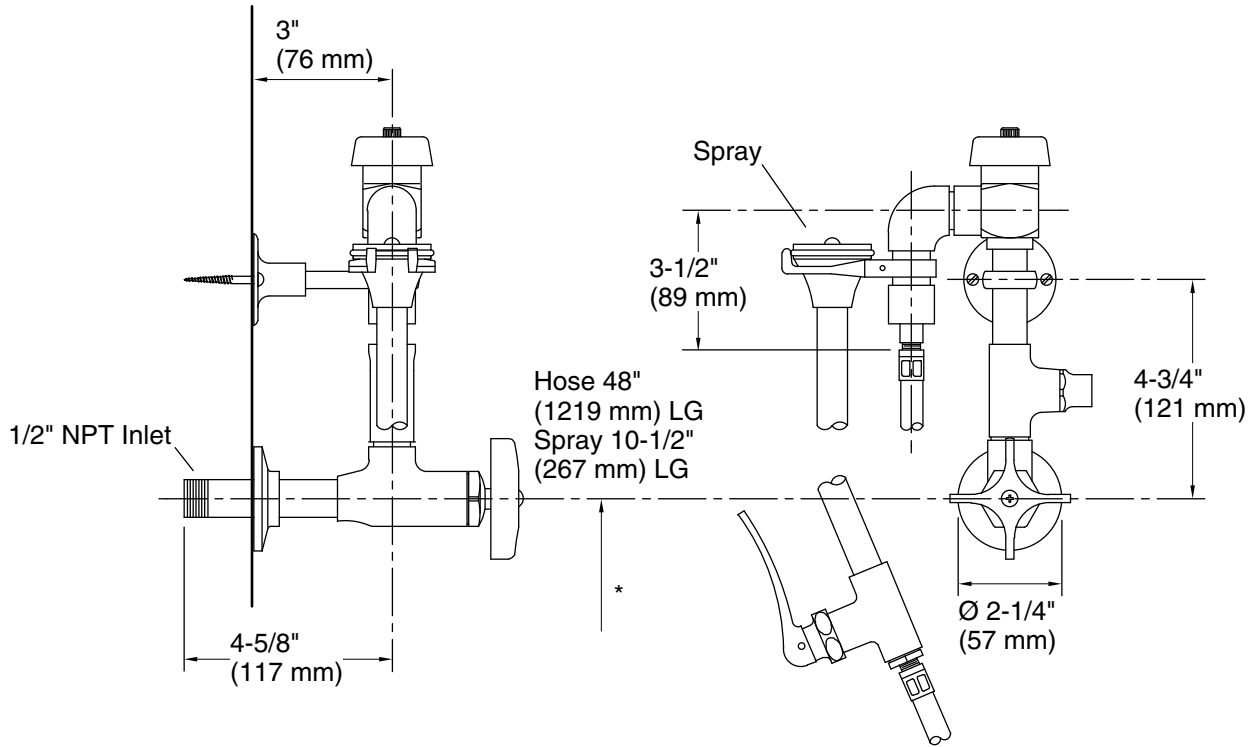

Features

- Standard sprayhead
- Exposed single valve
- Self-closing, lever-control spray and hook
- 1/2" (12.7 mm) control valve with Valvet® valves
- Loose key stop
- Vacuum breaker
- Vinyl hose

Recommended Products/Accessories

Color	Code	Description
	CP	Polished Chrome

* Consult Local Codes For Vacuum Breaker Height

Technical Information

All product dimensions are nominal.

Material: Brass

Notes

Install this product according to the installation guide.