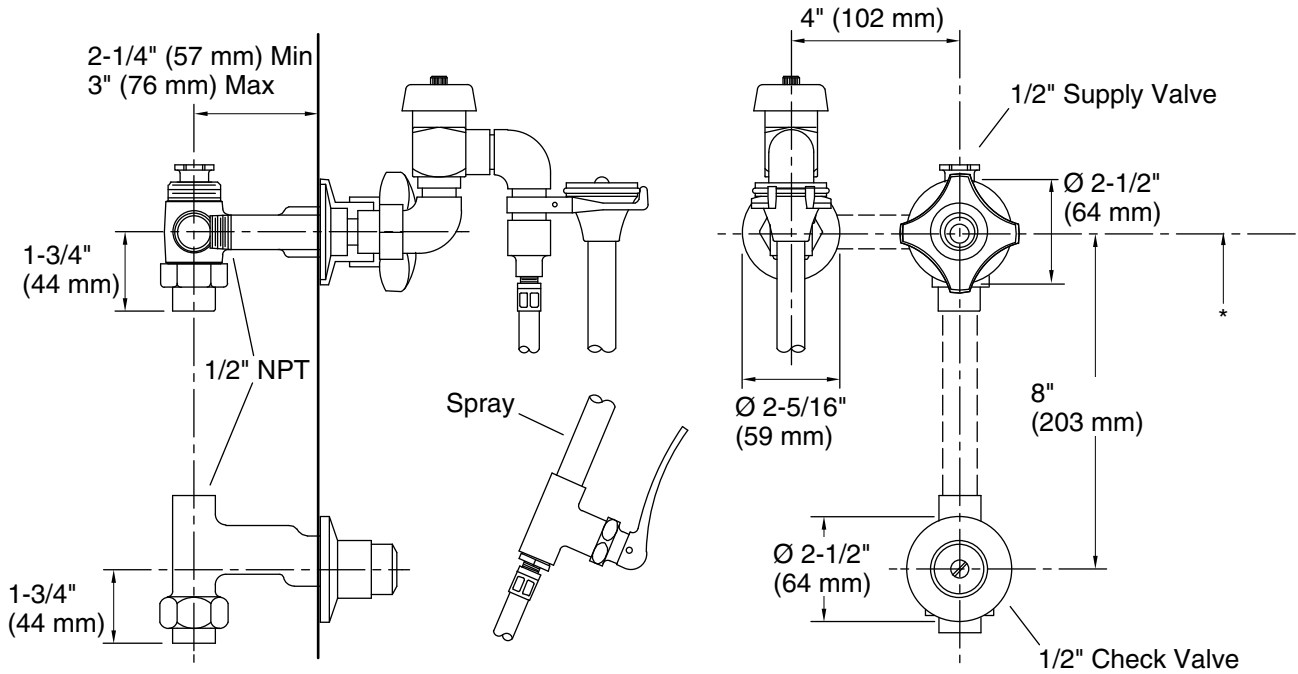

* Consult Local Codes For Vacuum Breaker Height.

Technical Information

All product dimensions are nominal.

Material: Brass

Notes

Install this product according to the installation guide.