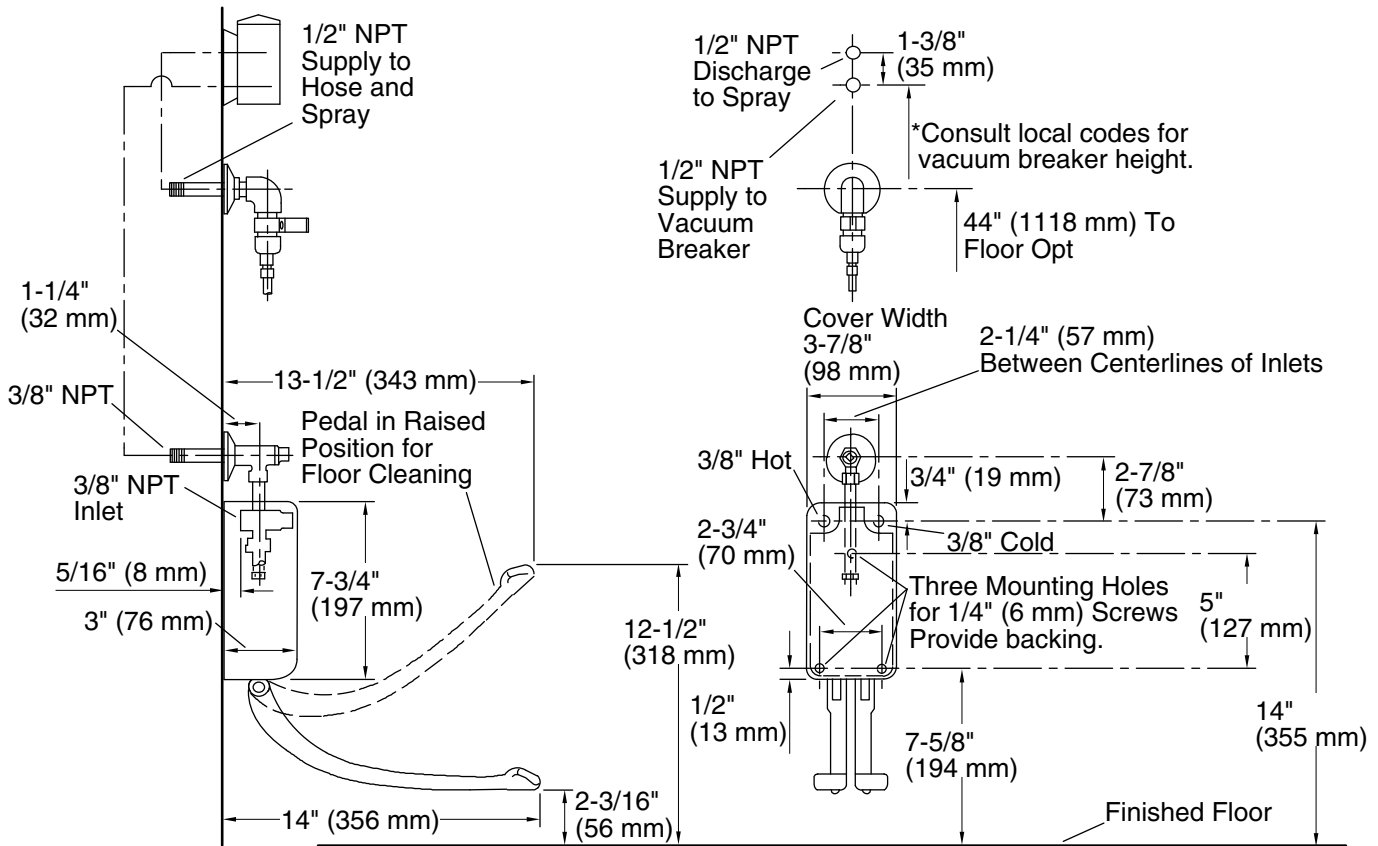

Features

- Wall-mount hose with angle and spray nozzle
- Insulated handle and spray hook
- Self-closing 14" (356 mm) hinged pedal action
- Double foot-control mixing valve with integral stops
- 3/8" NPT inside-threaded inlets
- Outlet to wall with volume control
- Elevated vacuum breaker
- Polished Chrome brass housing

Available Colors/Finishes

Color tiles intended for reference only.

Color	Code	Description
	CP	Polished Chrome

Technical Information

All product dimensions are nominal.

Material: Brass

Notes

Install this product according to the installation guide.