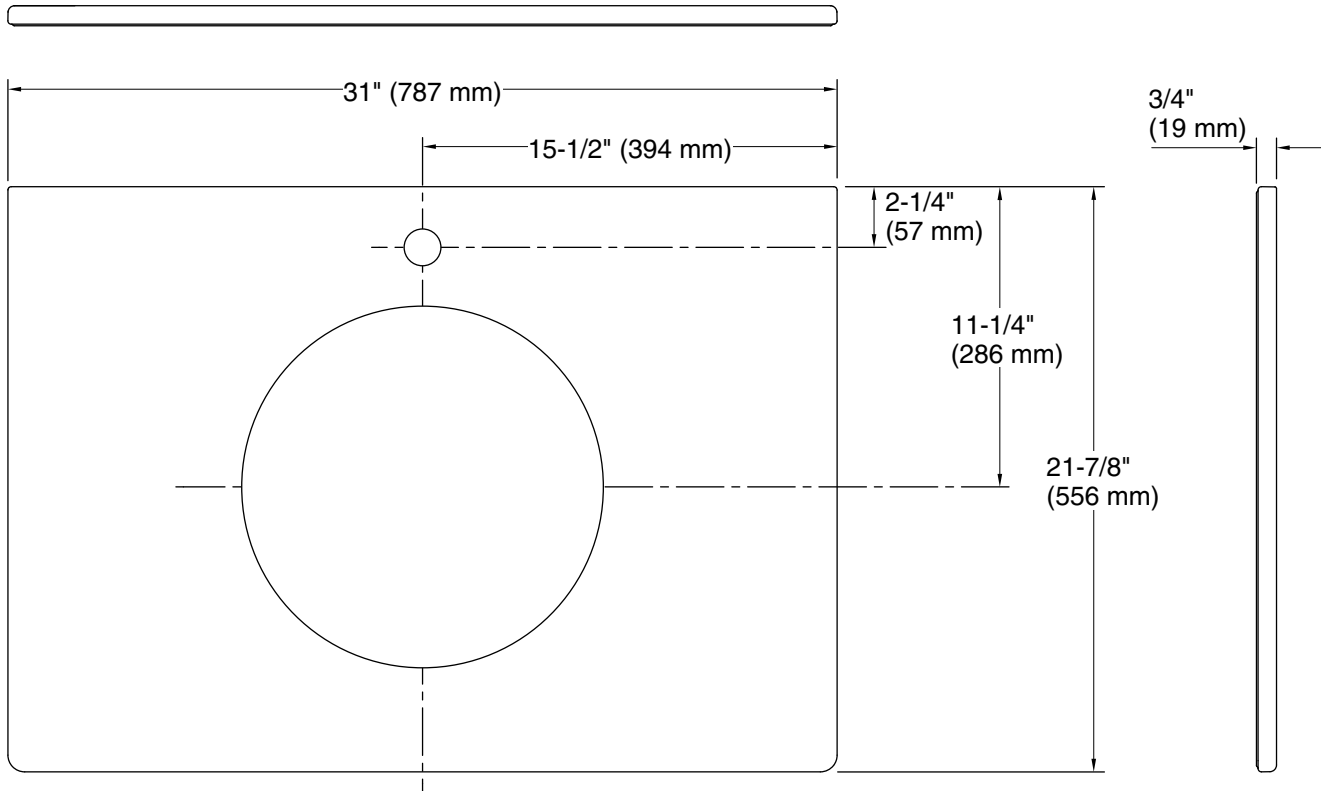

### Technical Information

All product dimensions are nominal.

Basin configuration: Single Bowl  
 Min. base cabinet width: 31" (787 mm)

Bowl area (Only): Length: 13-9/16" (345 mm)  
 Width: 13-9/16" (345 mm)