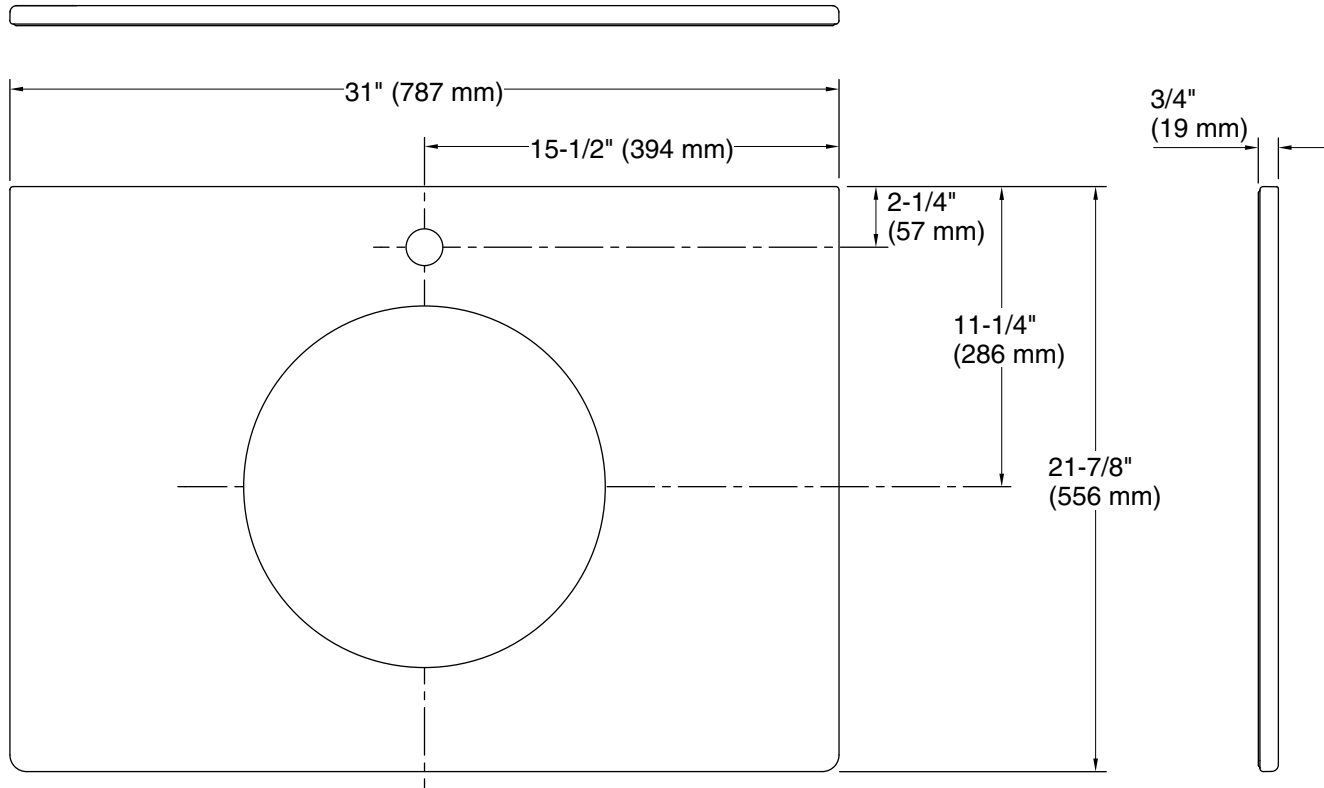

Features

- Decorated with a Moroccan pattern
- Single faucet hole
- Fits industry-standard 30" (762 mm) vanities
- Part of the Top Art® Collection
- Pairs with the K-14046-BU Marrakesh on Camber sink or the K-2349 Camber sink (sold separately)

Technical Information

All product dimensions are nominal.

Basin configuration: Single Bowl
Min. base cabinet width: 31" (787 mm)

Bowl area (Only): Length: 13-9/16" (345 mm)
Width: 13-9/16" (345 mm)

Number of deck holes: 1