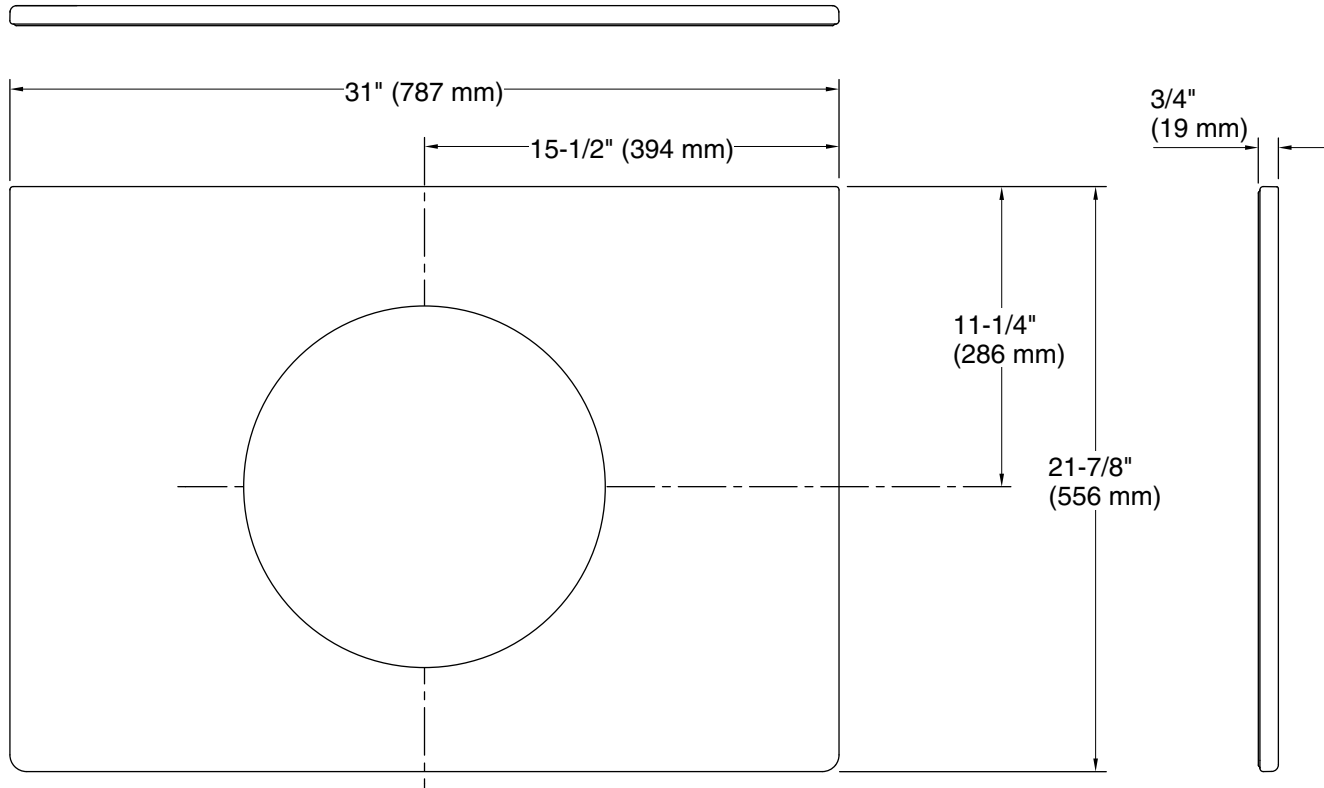

Features

- Decorated with a Moroccan pattern
- No faucet holes; requires wall-mount faucet
- Fits industry-standard 30" (762 mm) vanities
- Part of the Top Art® Collection
- Pairs with the K-14046-BU Marrakesh design on Camber sink or the K-2349 Camber sink

Material

- Vitreous china

Installation

- Vanity top

Recommended Products/Accessories

- K-14046-BU 16-1/4" round undermount bathroom sink, no overflow
- K-23725 Cast iron cleaner

Codes/Standards

None Applicable

KOHLER® One-Year Limited Warranty

See website for detailed warranty information.

Technical Information

All product dimensions are nominal.

Basin configuration: Single Bowl

Min. base cabinet width: 31" (787 mm)

Bowl area (Only): Length: 13-9/16" (345 mm)
Width: 13-9/16" (345 mm)

Notes

Install this product according to the installation instructions.

This sink is designed to be installed as an integrated vanity top to a KOHLER or standard vanity.