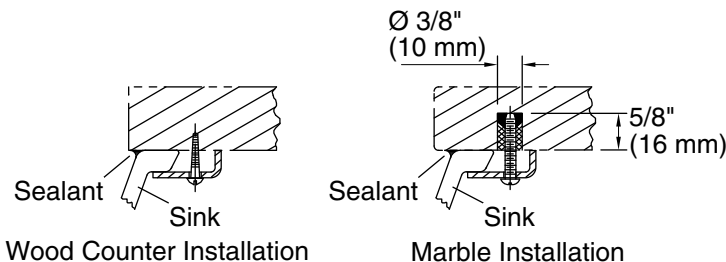

Available Colors/Finishes

Color tiles intended for reference only.

Color	Code	Description
-------	------	-------------

	96	Biscuit
---	----	---------

1-800-4KOHLER (1-800-456-4537)

Kohler Co. reserves the right to make revisions without notice to product specifications.

For the most current Specification Sheet, go to www.kohler.com USA or www.kohler.ca Canada

10-21-2024 21:50 - US/CA

THE BOLD LOOK
OF **KOHLER**®

Technical Information

All product dimensions are nominal.

Basin configuration:	Single Bowl
Bowl area (Only):	Length: 13-13/16" (351 mm) Width: 13-13/16" (351 mm) Bowl depth: 4-5/8" (117 mm) Water depth: 5" (127 mm)
With overflow:	No
Drain hole:	1-3/4" (44 mm)
Template:	1035896-7, required, included