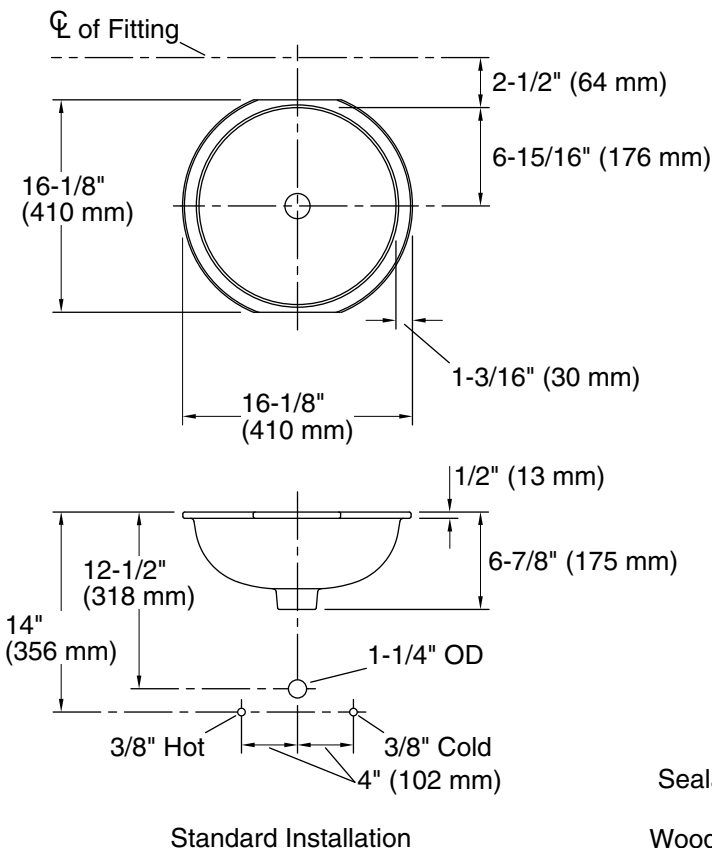

Available Colors/Finishes

Color tiles intended for reference only.

Color	Code	Description
-------	------	-------------

	96	Biscuit
---	----	---------

1-800-4KOHLER (1-800-456-4537)

Kohler Co. reserves the right to make revisions without notice to product specifications.

For the most current Specification Sheet, go to www.kohler.com USA or www.kohler.ca Canada

10-21-2024 21:50 - US/CA

THE BOLD LOOK
OF **KOHLER**®

Technical Information

All product dimensions are nominal.

Basin configuration:	Single Bowl
Bowl area (Only):	Length: 13-13/16" (351 mm) Width: 13-13/16" (351 mm) Bowl depth: 4-5/8" (117 mm) Water depth: 5" (127 mm)
With overflow:	No
Drain hole:	1-3/4" (44 mm)
Template:	1035896-7, required, included