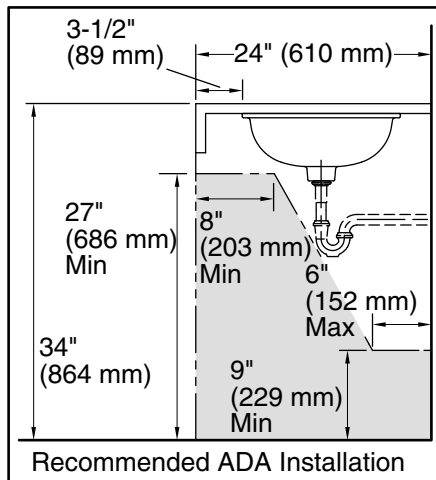

Available Colors/Finishes

Color tiles intended for reference only.

Color	Code	Description
-------	------	-------------

	96	Biscuit
---	----	---------

1-800-4KOHLER (1-800-456-4537)

Kohler Co. reserves the right to make revisions without notice to product specifications.

For the most current Specification Sheet, go to www.kohler.com USA or www.kohler.ca Canada

10-21-2024 21:50 - US/CA

THE BOLD LOOK
OF **KOHLER**®

Technical Information

All product dimensions are nominal.

Basin configuration:	Single Bowl
Bowl area (Only):	Length: 13-13/16" (351 mm) Width: 13-13/16" (351 mm) Bowl depth: 4-5/8" (117 mm) Water depth: 5" (127 mm)
With overflow:	No
Drain hole:	1-3/4" (44 mm)
Template:	1035896-7, required, included