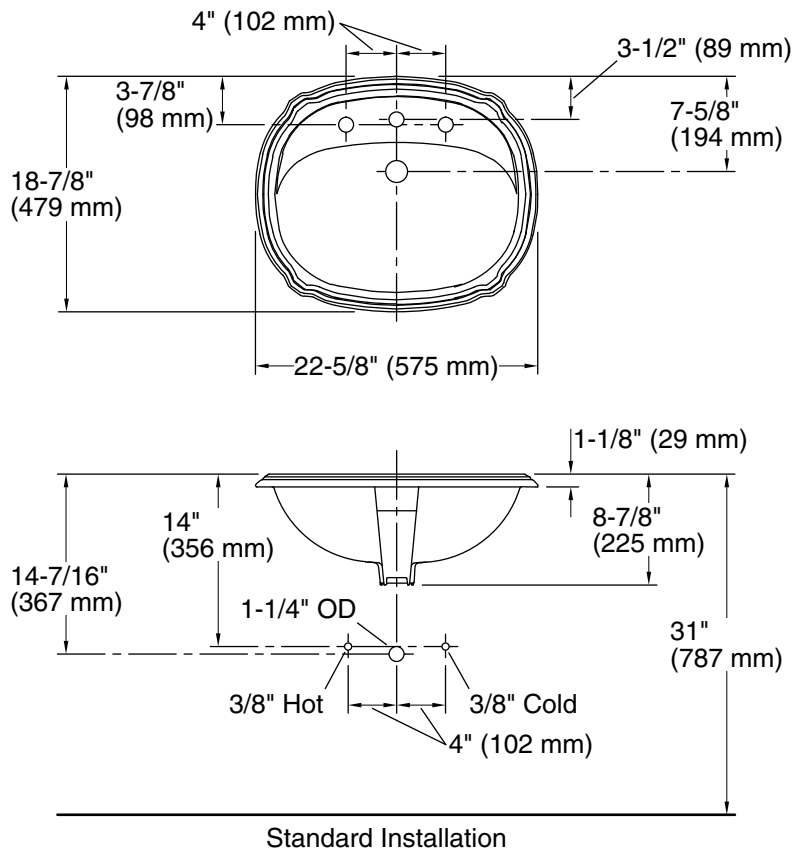

Portrait®
Drop-in Bathroom Sink
K-14176-FL

Features

- Decorated with an English-inspired wildflower pattern on White background
- Oval basin
- 8" (203 mm) widespread faucet holes
- Overflow drain
- Coordinates with other products with the English Trellis design

Technical Information

All product dimensions are nominal.

Bowl configuration:	Single
Center(s):	8
Bowl area (Only):	Length: 20" (508 mm) Width: 12" (305 mm) Water depth: 5" (127 mm)
Number of deck holes:	3
Faucet hole spacing:	8" (203 mm)
Faucet hole(s):	1-3/8" (35 mm)
Drain hole:	1-3/4" (44 mm)
Template:	1004223-7, required, included