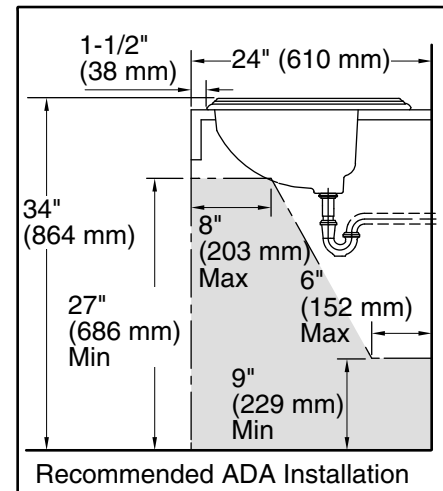

Technical Information

All product dimensions are nominal.

Bowl configuration:	Single
Center(s):	8
Bowl area (Only):	Length: 20" (508 mm) Width: 12" (305 mm) Water depth: 5" (127 mm)
Number of deck holes:	3
Faucet hole spacing:	8" (203 mm)
Faucet hole(s):	1-3/8" (35 mm)
Drain hole:	1-3/4" (44 mm)
Template:	1004223-7, required, included