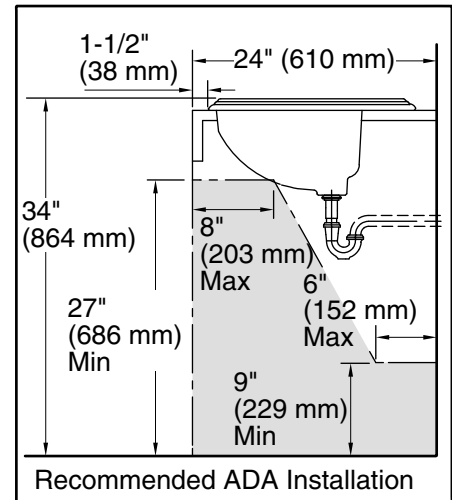

### Technical Information

All product dimensions are nominal.

Bowl configuration:	Single
Installation:	Drop-in
Bowl area (Only):	Length: 20" (508 mm) Width: 12" (305 mm) Water depth: 5" (127 mm)
Number of deck holes:	3
Faucet hole spacing:	8" (203 mm)
Faucet hole(s):	1-3/8" (35 mm)
Drain hole:	1-3/4" (44 mm)
Template:	1004223-7, required, included