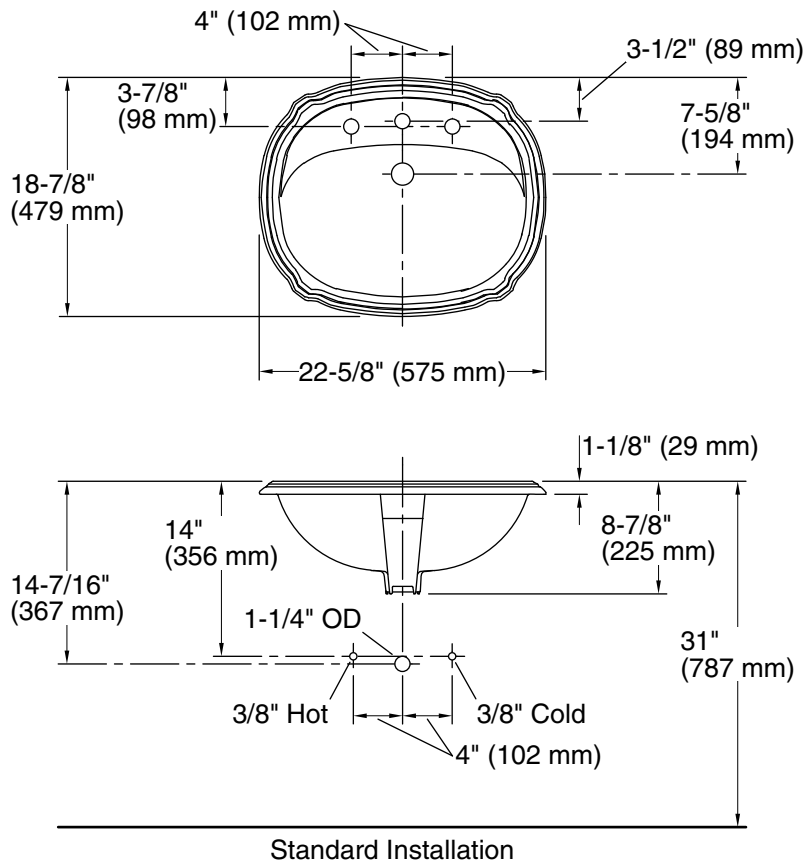

## Features

- Decorated with an English-inspired wildflower pattern on White background.
- Oval basin.
- 8" (203 mm) widespread faucet holes.
- Overflow drain.
- Coordinates with other products with the English Trellis design.

### Technical Information

All product dimensions are nominal.

Bowl configuration:	Single
Installation:	Drop-in
Bowl area (Only):	Length: 20" (508 mm) Width: 12" (305 mm) Water depth: 5" (127 mm)
Number of deck holes:	3
Faucet hole spacing:	8" (203 mm)
Faucet hole(s):	1-3/8" (35 mm)
Drain hole:	1-3/4" (44 mm)
Template:	1004223-7, required, included