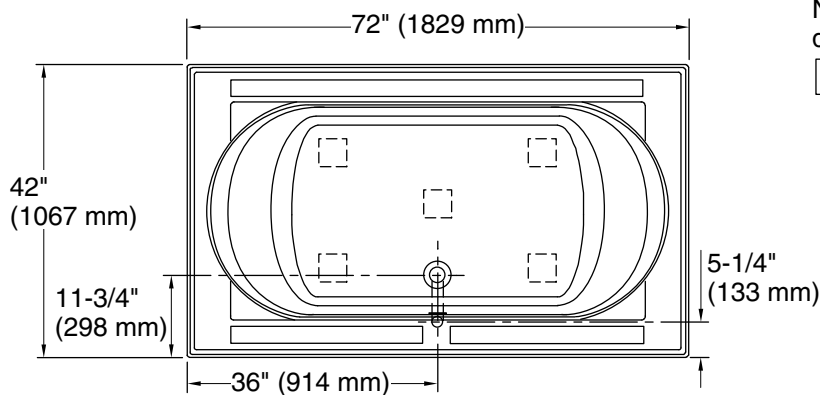

Color Code Description

	0	White
---	---	-------

No change in measurements if connected with drain illustrated. (K-7161-AF)

 Recommended Faucet Location

Technical Information

All product dimensions are nominal.

Drain location:	Center
Basin area, bottom:	48" x 27" (1219 mm x 686 mm)
Basin area, top:	60" x 30" (1524 mm x 762 mm)
Weight:	86 lbs (39 kg)
Minimum floor load:	43 lbs/ft ² (209.9 kg/m ²)
Water depth:	16" (406 mm)
Water capacity:	94 gal (355.8 L)
Cutout:	Drop-in, 70-1/2" x 40-1/2" (1791 mm x 1029 mm)
Minimum flat for door:	3-13/16" (97 mm)