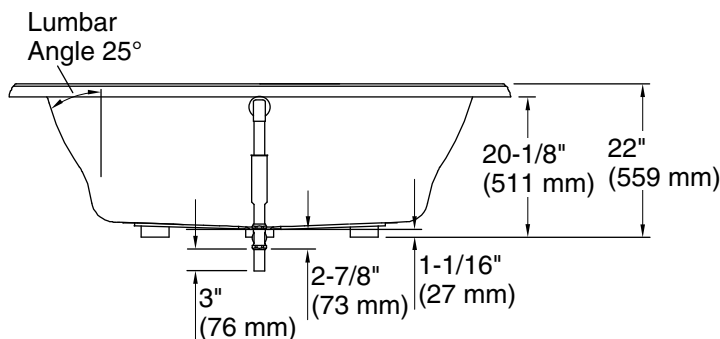

Color Code Description

	0	White
---	---	-------

No change in measurements if connected with drain illustrated. (K-7161-AF)

 Recommended Faucet Location

Technical Information

All product dimensions are nominal.

Drain location:	Center
Basin area, bottom:	48" x 27" (1219 mm x 686 mm)
Basin area, top:	60" x 30" (1524 mm x 762 mm)
Weight:	86 lbs (39 kg)
Minimum floor load:	43 lbs/ft ² (209.9 kg/m ²)
Water depth:	16" (406 mm)
Water capacity:	94 gal (355.8 L)
Cutout:	Drop-in, 70-1/2" x 40-1/2" (1791 mm x 1029 mm)
Minimum flat for door:	3-13/16" (97 mm)