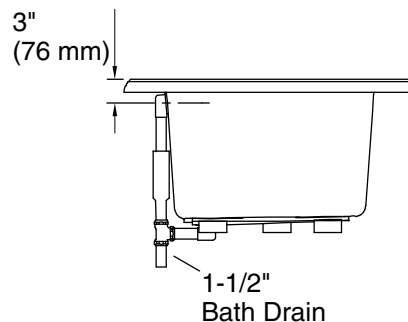

Color Code Description

	0	White
---	---	-------

No change in measurements if connected with drain illustrated. (K-7161-AF)

 Recommended Faucet Location

Technical Information

All product dimensions are nominal.

Drain location:	Center
Basin area, bottom:	48" x 27" (1219 mm x 686 mm)
Basin area, top:	60" x 30" (1524 mm x 762 mm)
Weight:	86 lbs (39 kg)
Minimum floor load:	43 lbs/ft ² (209.9 kg/m ²)
Water depth:	16" (406 mm)
Water capacity:	94 gal (355.8 L)
Cutout:	Drop-in, 70-1/2" x 40-1/2" (1791 mm x 1029 mm)
Minimum flat for door:	3-13/16" (97 mm)

Notes

Measure your actual product for rough-in details.

Install this product according to the installation instructions.

The hot water supply should be 70% of the capacity of the bath or greater. Installations will vary.