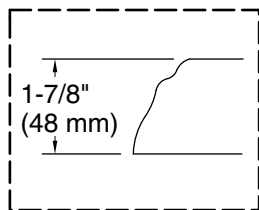

Available Colors/Finishes

Color tiles intended for reference only.

Color Code Description

	0	White
	96	Biscuit

72" x 42" drop-in Heated BubbleMassage™ air bath with Bask® heated surface K-1418-GHW

No change in measurements if connected with drain illustrated. (K-7161-AF)

Blower, Heated	120 V, 15 A, 60 Hz
Surface:	
Air bath:	120 V, 15 A, 60 Hz

Technical Information

All product dimensions are nominal.

Drain location:	Center
Basin area, bottom:	48" x 27" (1219 mm x 686 mm)
Basin area, top:	60" x 30" (1524 mm x 762 mm)
Weight:	162 lbs (73.5 kg)
Minimum floor load:	54 lbs/ft ² (263.7 kg/m ²)
Water depth:	16" (406 mm)
Water capacity:	94 gal (355.8 L)
Cutout:	Drop-in, 70-1/2" x 40-1/2" (1791 mm x 1029 mm)
Electrical component rating:	Blower: 120 V, 10 A, 60 Hz Heated Surface: 120 V, 0.5 A, 60 Hz