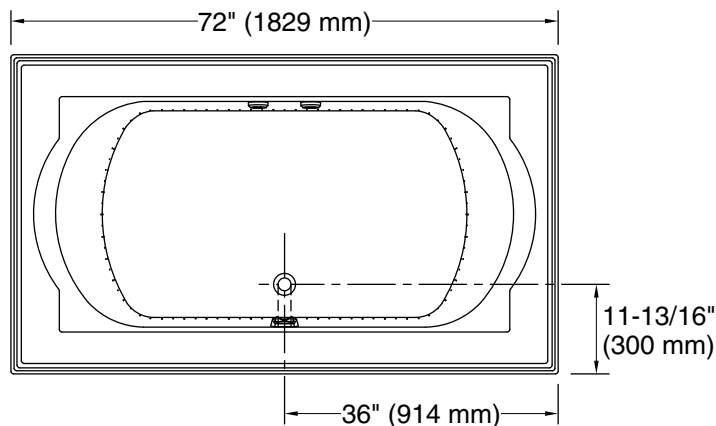

Required Electrical Service

Two dedicated circuits required, protected with Class A Ground-Fault Circuit-Interrupter (GFCI). Outside North America, this device may be known as a Residual Current Device (RCD).

Blower, Heated	120 V, 15 A, 60 Hz
Surface:	
Air bath:	120 V, 15 A, 60 Hz

Technical Information

All product dimensions are nominal.

Drain location:	Center
Basin area, bottom:	48" x 27" (1219 mm x 686 mm)
Basin area, top:	60" x 30" (1524 mm x 762 mm)
Weight:	162 lbs (73.5 kg)
Minimum floor load:	54 lbs/ft² (263.7 kg/m²)
Water depth:	16" (406 mm)
Water capacity:	94 gal (355.8 L)
Cutout:	Drop-in, 70-1/2" x 40-1/2" (1791 mm x 1029 mm)
Electrical component rating:	Blower: 120 V, 10 A, 60 Hz Heated Surface: 120 V, 0.5 A, 60 Hz

Notes

Measure your actual product for rough-in details.

Install this product according to the installation instructions.

The hot water supply should be 70% of the capacity of the bath or greater. Installations will vary.