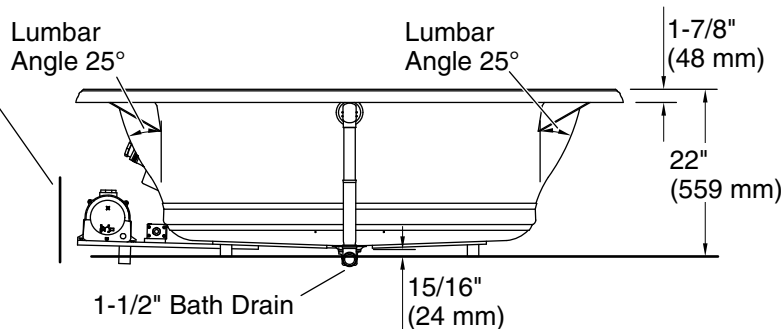

Available Colors/Finishes

Color tiles intended for reference only.

Color Code Description

	0	White
	96	Biscuit

72" x 42" drop-in Heated BubbleMassage™ air bath with Bask® heated surface K-1418-GHW

No change in measurements if connected with drain illustrated. (K-7161-AF)

Drop-in Rim Detail

Blower Motor Access
34" (864 mm) W x 15" (381 mm) H Min

Required Electrical Service

Two dedicated circuits required, protected with Class A Ground-Fault Circuit-Interrupter (GFCI). Outside North America, this device may be known as a Residual Current Device (RCD).

Blower, Heated	120 V, 15 A, 60 Hz
Surface:	
Air bath:	120 V, 15 A, 60 Hz

Technical Information

All product dimensions are nominal.

Drain location:	Center
Basin area, bottom:	48" x 27" (1219 mm x 686 mm)
Basin area, top:	60" x 30" (1524 mm x 762 mm)
Weight:	162 lbs (73.5 kg)
Minimum floor load:	54 lbs/ft ² (263.7 kg/m ²)
Water depth:	16" (406 mm)
Water capacity:	94 gal (355.8 L)
Cutout:	Drop-in, 70-1/2" x 40-1/2" (1791 mm x 1029 mm)
Electrical component rating:	Blower: 120 V, 10 A, 60 Hz Heated Surface: 120 V, 0.5 A, 60 Hz