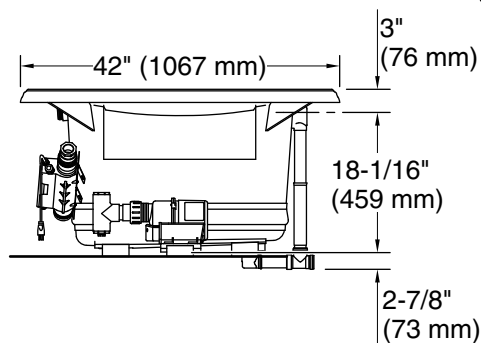

Available Colors/Finishes

Color tiles intended for reference only.

Color Code Description

	0	White
	96	Biscuit

72" x 42" drop-in Heated BubbleMassage™ air bath with Bask® heated surface K-1418-GHW

No change in measurements if connected with drain illustrated. (K-7161-AF)

Drop-in Rim Detail

Blower Motor Access
34" (864 mm) W x 15" (381 mm) H Min

Required Electrical Service

Two dedicated circuits required, protected with Class A Ground-Fault Circuit-Interrupter (GFCI). Outside North America, this device may be known as a Residual Current Device (RCD).

Blower, Heated	120 V, 15 A, 60 Hz
Surface:	
Air bath:	120 V, 15 A, 60 Hz

Technical Information

All product dimensions are nominal.

Drain location:	Center
Basin area, bottom:	48" x 27" (1219 mm x 686 mm)
Basin area, top:	60" x 30" (1524 mm x 762 mm)
Weight:	162 lbs (73.5 kg)
Minimum floor load:	54 lbs/ft ² (263.7 kg/m ²)
Water depth:	16" (406 mm)
Water capacity:	94 gal (355.8 L)
Cutout:	Drop-in, 70-1/2" x 40-1/2" (1791 mm x 1029 mm)
Electrical component rating:	Blower: 120 V, 10 A, 60 Hz Heated Surface: 120 V, 0.5 A, 60 Hz