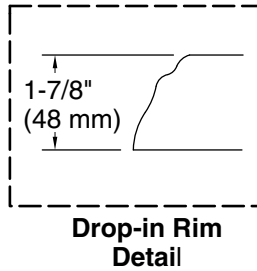

No change in measurements if connected with drain illustrated. (K-7161-AF)

Blower Motor Access
34" (864 mm) W x 15" (381 mm) H Min