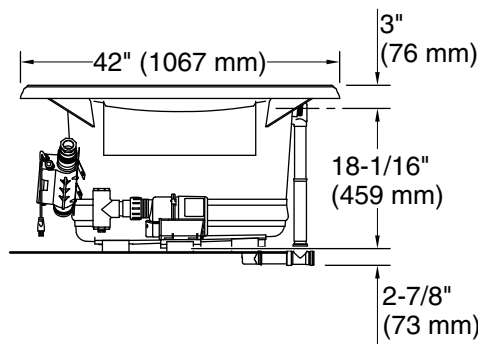

No change in measurements if connected with drain illustrated. (K-7161-AF)

Blower Motor Access
34" (864 mm) W x 15" (381 mm) H Min

Required Electrical Service

Two dedicated circuits required, protected with Class A Ground-Fault Circuit-Interrupter (GFCI). Outside North America, this device may be known as a Residual Current Device (RCD).

Blower: 120 V, 15 A, 60 Hz
Air bath: 120 V, 15 A, 60 Hz

Technical Information

All product dimensions are nominal.

Drain location: Center
Basin area, bottom: 48" x 27" (1219 mm x 686 mm)
Basin area, top: 60" x 30" (1524 mm x 762 mm)
Weight: 156 lbs (70.8 kg)
Minimum floor load: 54 lbs/ft² (263.7 kg/m²)
Water depth: 16" (406 mm)
Water capacity: 94 gal (355.8 L)
Cutout: Drop-in, 70-1/2" x 40-1/2" (1791 mm x 1029 mm)
Electrical component rating: Blower: 120 V, 10 A, 60 Hz
Air bath: 120 V, 5 A, 60 Hz