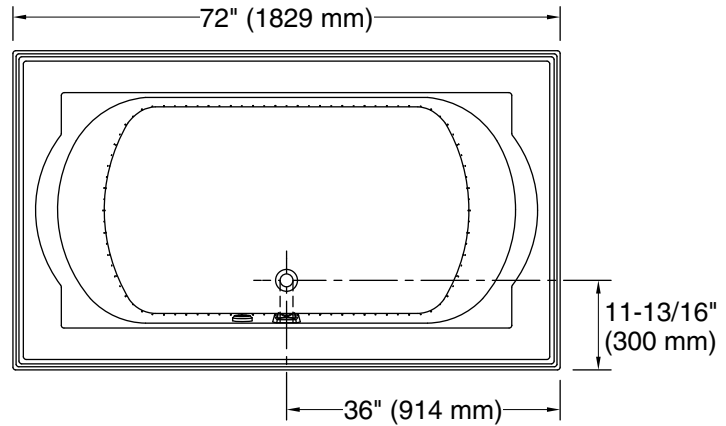

Required Electrical Service

Two dedicated circuits required, protected with Class A Ground-Fault Circuit-Interrupter (GFCI). Outside North America, this device may be known as a Residual Current Device (RCD).

Blower: 120 V, 15 A, 60 Hz
Air bath: 120 V, 15 A, 60 Hz

Technical Information

All product dimensions are nominal.

Drain location: Center
Basin area, bottom: 48" x 27" (1219 mm x 686 mm)
Basin area, top: 60" x 30" (1524 mm x 762 mm)
Weight: 156 lbs (70.8 kg)
Minimum floor load: 54 lbs/ft² (263.7 kg/m²)
Water depth: 16" (406 mm)
Water capacity: 94 gal (355.8 L)
Cutout: Drop-in, 70-1/2" x 40-1/2" (1791 mm x 1029 mm)
Electrical component rating: Blower: 120 V, 10 A, 60 Hz
Air bath: 120 V, 5 A, 60 Hz

Minimum flat for 3-13/16" (97 mm)

1-800-4KOHLER (1-800-456-4537)

Kohler Co. reserves the right to make revisions without notice to product specifications.

For the most current Specification Sheet, go to www.kohler.com USA or www.kohler.ca Canada

11-19-2024 21:46 - US/CA

Notes

Measure your actual product for rough-in details.

Install this product according to the installation instructions.

The hot water supply should be 70% of the capacity of the bath or greater. Installations will vary.