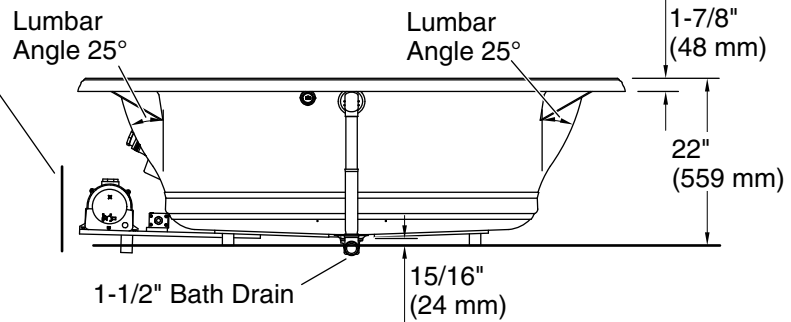

Required Electrical Service

Two dedicated circuits required, protected with Class A Ground-Fault Circuit-Interrupter (GFCI). Outside North America, this device may be known as a Residual Current Device (RCD).

Blower: 120 V, 15 A, 60 Hz
Air bath: 120 V, 15 A, 60 Hz

Technical Information

All product dimensions are nominal.

Drain location: Center
Basin area, bottom: 48" x 27" (1219 mm x 686 mm)
Basin area, top: 60" x 30" (1524 mm x 762 mm)
Weight: 156 lbs (70.8 kg)
Minimum floor load: 54 lbs/ft² (263.7 kg/m²)
Water depth: 16" (406 mm)
Water capacity: 94 gal (355.8 L)
Cutout: Drop-in, 70-1/2" x 40-1/2" (1791 mm x 1029 mm)
Electrical component rating: Blower: 120 V, 10 A, 60 Hz
Air bath: 120 V, 5 A, 60 Hz

Minimum flat for 3-13/16" (97 mm)

1-800-4KOHLER (1-800-456-4537)

Kohler Co. reserves the right to make revisions without notice to product specifications.

For the most current Specification Sheet, go to www.kohler.com USA or www.kohler.ca Canada

11-19-2024 21:46 - US/CA

Notes

Measure your actual product for rough-in details.

Install this product according to the installation instructions.

The hot water supply should be 70% of the capacity of the bath or greater. Installations will vary.