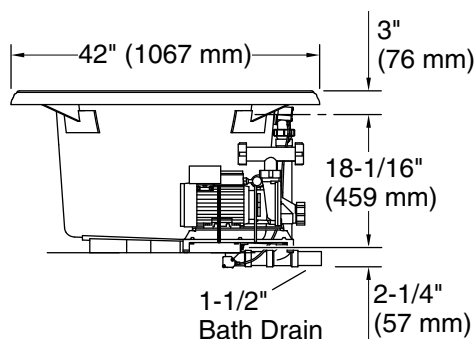

See website for detailed warranty information.

Available Colors/Finishes

Color tiles intended for reference only.

Color	Code	Description
-------	------	-------------

	0	White
	96	Biscuit

No change in measurements if connected with drain illustrated. (K-7161-AF)

Drop-in Rim Detail

Blower Control Access
34" (864 mm) W x 15" (381 mm) H

Required Electrical Service

Two dedicated circuits required, protected with Class A Ground-Fault Circuit-Interrupter (GFCI). Outside North America, this device may be known as a Residual Current Device (RCD).

Pump: 120 V, 15 A, 60 Hz
Heater: 120 V, 15 A, 60 Hz

Technical Information

All product dimensions are nominal.

Drain location: Center
Basin area, bottom: 48" x 27" (1219 mm x 686 mm)
Basin area, top: 60" x 30" (1524 mm x 762 mm)
Weight: 135 lbs (61.2 kg)
Minimum floor load: 45 lbs/ft² (219.7 kg/m²)
Water depth: 16" (406 mm)
Water capacity: 94 gal (355.8 L)
Cutout: Drop-in, 70-1/2" x 40-1/2" (1791 mm x 1029 mm)
Electrical component rating: Pump: 120 V, 7 A, 60 Hz
Heater: 120 V, 12 A, 60 Hz