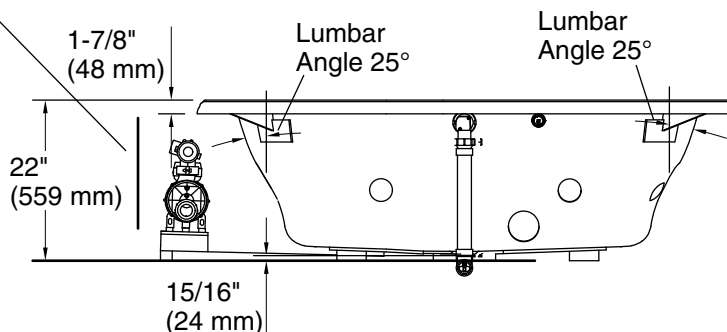

Drop-in Rim Detail

Blower Control Access
34" (864 mm) W x 15" (381 mm) H

Required Electrical Service

Two dedicated circuits required, protected with Class A Ground-Fault Circuit-Interrupter (GFCI). Outside North America, this device may be known as a Residual Current Device (RCD).

Pump: 120 V, 15 A, 60 Hz
Heater: 120 V, 15 A, 60 Hz

Technical Information

All product dimensions are nominal.

Drain location: Center
Basin area, bottom: 48" x 27" (1219 mm x 686 mm)
Basin area, top: 60" x 30" (1524 mm x 762 mm)
Weight: 135 lbs (61.2 kg)
Minimum floor load: 45 lbs/ft² (219.7 kg/m²)
Water depth: 16" (406 mm)
Water capacity: 94 gal (355.8 L)
Cutout: Drop-in, 70-1/2" x 40-1/2" (1791 mm x 1029 mm)
Electrical component rating: Pump: 120 V, 7 A, 60 Hz
Heater: 120 V, 12 A, 60 Hz