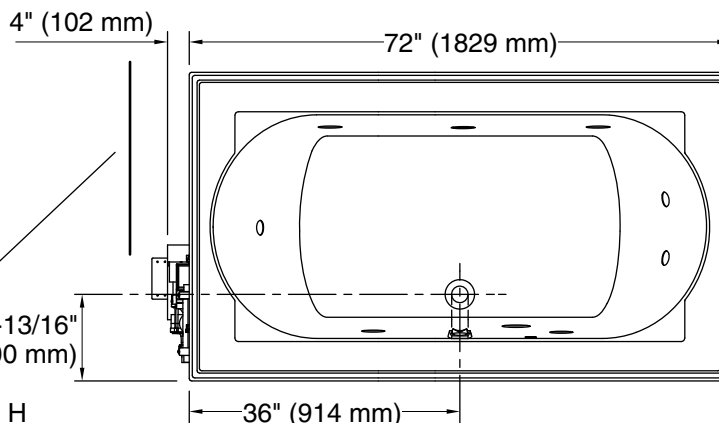

See website for detailed warranty information.

Available Colors/Finishes

Color tiles intended for reference only.

Color Code Description

	0	White
	96	Biscuit

No change in measurements if connected with drain illustrated. (K-7161-AF)

Drop-in Rim Detail

Blower Control Access
34" (864 mm) W x 15" (381 mm) H

Required Electrical Service

Two dedicated circuits required, protected with Class A Ground-Fault Circuit-Interrupter (GFCI). Outside North America, this device may be known as a Residual Current Device (RCD).

Pump: 120 V, 15 A, 60 Hz
Heater: 120 V, 15 A, 60 Hz

Technical Information

All product dimensions are nominal.

Drain location: Center
Basin area, bottom: 48" x 27" (1219 mm x 686 mm)
Basin area, top: 60" x 30" (1524 mm x 762 mm)
Weight: 135 lbs (61.2 kg)
Minimum floor load: 45 lbs/ft² (219.7 kg/m²)
Water depth: 16" (406 mm)
Water capacity: 94 gal (355.8 L)
Cutout: Drop-in, 70-1/2" x 40-1/2" (1791 mm x 1029 mm)
Electrical component rating: Pump: 120 V, 7 A, 60 Hz
Heater: 120 V, 12 A, 60 Hz