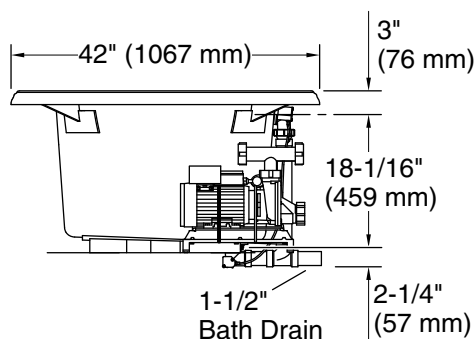

See website for detailed warranty information.

Available Colors/Finishes

Color tiles intended for reference only.

Color Code Description

	0	White
	96	Biscuit

No change in measurements if connected with drain illustrated. (K-7161-AF)

Drop-in Rim Detail

Blower Control Access
34" (864 mm) W x 15" (381 mm) H

Required Electrical Service

Two dedicated circuits required, protected with Class A Ground-Fault Circuit-Interrupter (GFCI). Outside North America, this device may be known as a Residual Current Device (RCD).

Pump: 120 V, 15 A, 60 Hz
Heater: 120 V, 15 A, 60 Hz

Technical Information

All product dimensions are nominal.

Drain location: Center
Basin area, bottom: 48" x 27" (1219 mm x 686 mm)
Basin area, top: 60" x 30" (1524 mm x 762 mm)
Weight: 135 lbs (61.2 kg)
Minimum floor load: 45 lbs/ft² (219.7 kg/m²)
Water depth: 16" (406 mm)
Water capacity: 94 gal (355.8 L)
Cutout: Drop-in, 70-1/2" x 40-1/2" (1791 mm x 1029 mm)
Electrical component rating: Pump: 120 V, 7 A, 60 Hz
Heater: 120 V, 12 A, 60 Hz