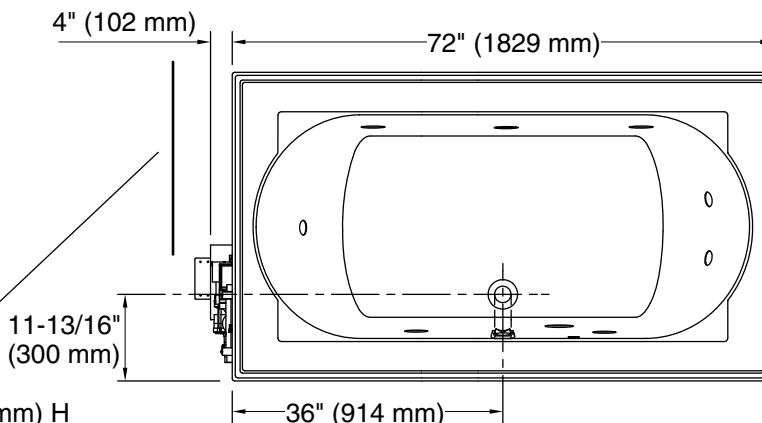

See website for detailed warranty information.

Available Colors/Finishes

Color tiles intended for reference only.

Color	Code	Description
-------	------	-------------

	0	White
	96	Biscuit

No change in measurements if connected with drain illustrated. (K-7161-AF)

Drop-in Rim Detail

Blower Control Access
34" (864 mm) W x 15" (381 mm) H

Required Electrical Service

Two dedicated circuits required, protected with Class A Ground-Fault Circuit-Interrupter (GFCI). Outside North America, this device may be known as a Residual Current Device (RCD).

Pump: 120 V, 15 A, 60 Hz
Heater: 120 V, 15 A, 60 Hz

Technical Information

All product dimensions are nominal.

Drain location: Center
Basin area, bottom: 48" x 27" (1219 mm x 686 mm)
Basin area, top: 60" x 30" (1524 mm x 762 mm)
Weight: 135 lbs (61.2 kg)
Minimum floor load: 45 lbs/ft² (219.7 kg/m²)
Water depth: 16" (406 mm)
Water capacity: 94 gal (355.8 L)
Cutout: Drop-in, 70-1/2" x 40-1/2" (1791 mm x 1029 mm)
Electrical component rating: Pump: 120 V, 7 A, 60 Hz
Heater: 120 V, 12 A, 60 Hz