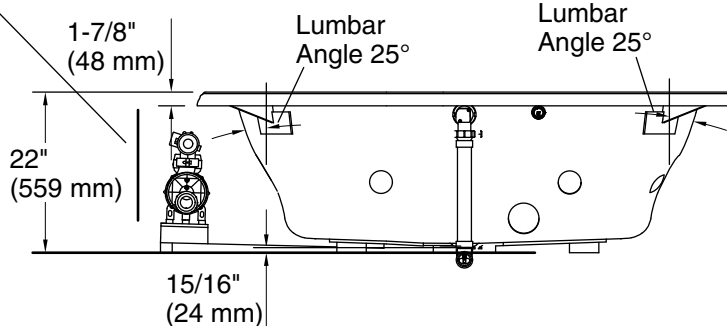

Drop-in Rim Detail

Blower Control Access
34" (864 mm) W x 15" (381 mm) H

Required Electrical Service

Two dedicated circuits required, protected with Class A Ground-Fault Circuit-Interrupter (GFCI). Outside North America, this device may be known as a Residual Current Device (RCD).

Pump: 120 V, 15 A, 60 Hz
Heater: 120 V, 15 A, 60 Hz

Technical Information

All product dimensions are nominal.

Drain location: Center
Basin area, bottom: 48" x 27" (1219 mm x 686 mm)
Basin area, top: 60" x 30" (1524 mm x 762 mm)
Weight: 135 lbs (61.2 kg)
Minimum floor load: 45 lbs/ft² (219.7 kg/m²)
Water depth: 16" (406 mm)
Water capacity: 94 gal (355.8 L)
Cutout: Drop-in, 70-1/2" x 40-1/2" (1791 mm x 1029 mm)
Electrical component rating: Pump: 120 V, 7 A, 60 Hz
Heater: 120 V, 12 A, 60 Hz