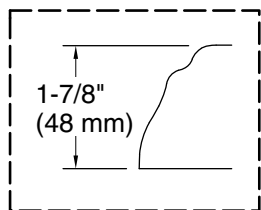

No change in measurements if connected with drain illustrated. (K-7161-AF)

Drop-in Rim Detail

Blower Control Access
34" (864 mm) W x 15" (381 mm) H