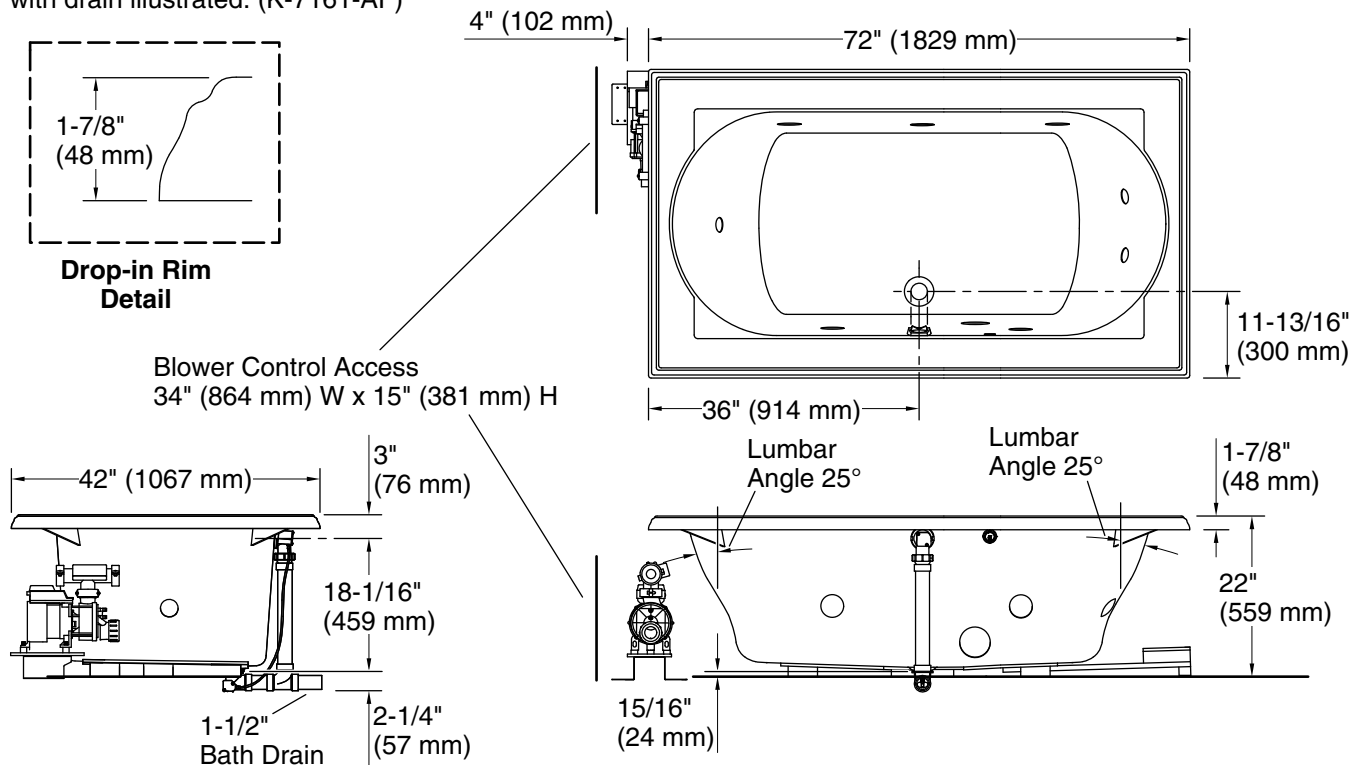

See website for detailed warranty information.

Available Colors/Finishes

Color tiles intended for reference only.

Color	Code	Description
-------	------	-------------

	0	White
	96	Biscuit

No change in measurements if connected with drain illustrated. (K-7161-AF)

Pump: 120 V, 15 A, 60 Hz
Heater: 120 V, 60 Hz

Technical Information

All product dimensions are nominal.

Drain location: Center
Basin area, bottom: 48" x 27" (1219 mm x 686 mm)
Basin area, top: 60" x 30" (1524 mm x 762 mm)
Weight: 135 lbs (61.2 kg)
Minimum floor load: 45 lbs/ft² (219.7 kg/m²)
Water depth: 16" (406 mm)
Water capacity: 94 gal (355.8 L)
Cutout: Drop-in, 70-1/2" x 40-1/2" (1791 mm x 1029 mm)
Electrical component rating: Pump: 120 V, 7 A, 60 Hz
Heater: 120 V, 12 A, 60 Hz