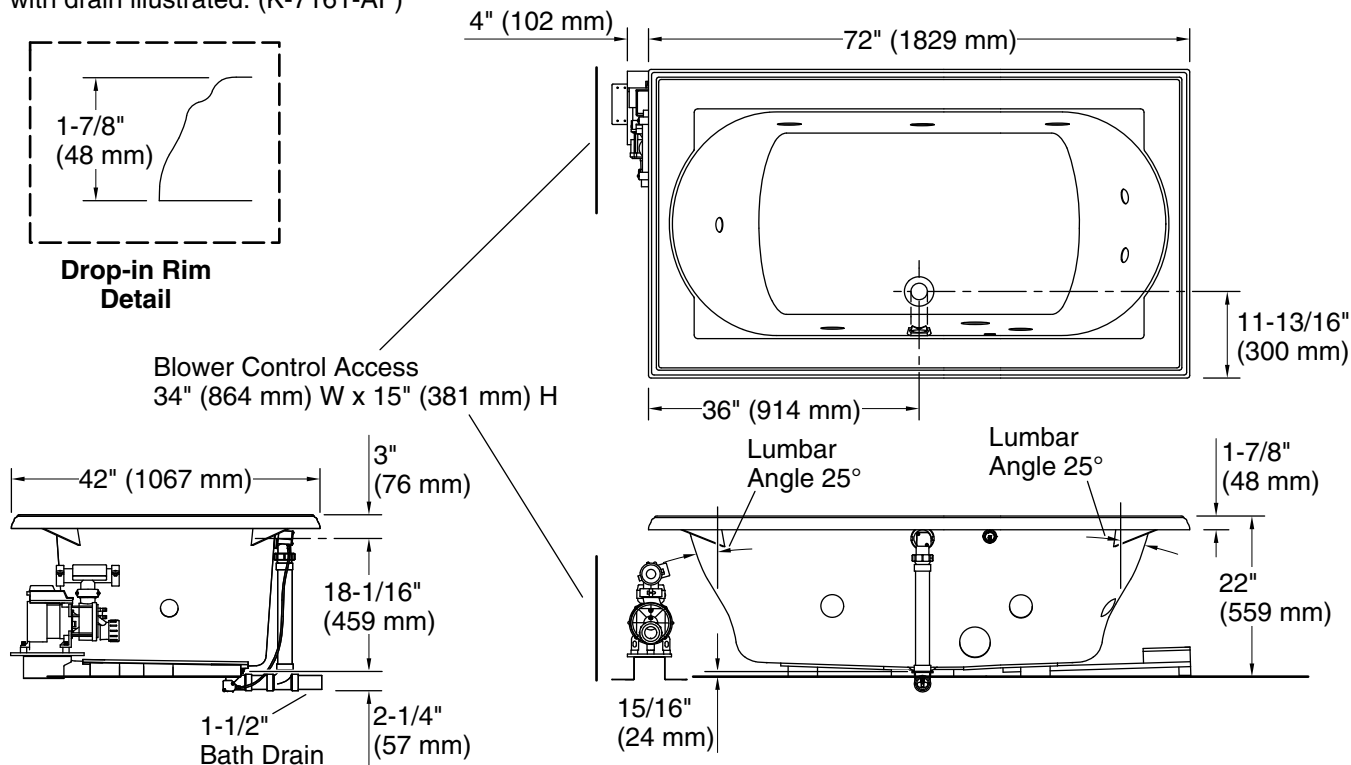

No change in measurements if connected with drain illustrated. (K-7161-AF)

Required Electrical Service

Two dedicated circuits required, protected with Class A Ground-Fault Circuit-Interrupter (GFCI). Outside North America, this device may be known as a Residual Current Device (RCD).

Pump: 120 V, 15 A, 60 Hz
Heater: 120 V, 60 Hz

Technical Information

All product dimensions are nominal.

Drain location: Center
Basin area, bottom: 48" x 27" (1219 mm x 686 mm)
Basin area, top: 60" x 30" (1524 mm x 762 mm)
Weight: 135 lbs (61.2 kg)
Minimum floor load: 45 lbs/ft² (219.7 kg/m²)
Water depth: 16" (406 mm)
Water capacity: 94 gal (355.8 L)
Cutout: Drop-in, 70-1/2" x 40-1/2" (1791 mm x 1029 mm)
Electrical component rating: Pump: 120 V, 7 A, 60 Hz
Heater: 120 V, 12 A, 60 Hz

Minimum flat for 3-13/16" (97 mm)

1-800-4KOHLER (1-800-456-4537)

Kohler Co. reserves the right to make revisions without notice to product specifications.

For the most current Specification Sheet, go to www.kohler.com USA or www.kohler.ca Canada

7-13-2024 01:25 - US

Notes

Measure your actual product for rough-in details.

Install this product according to the installation instructions.

The hot water supply should be 70% of the capacity of the bath or greater. Installations will vary.