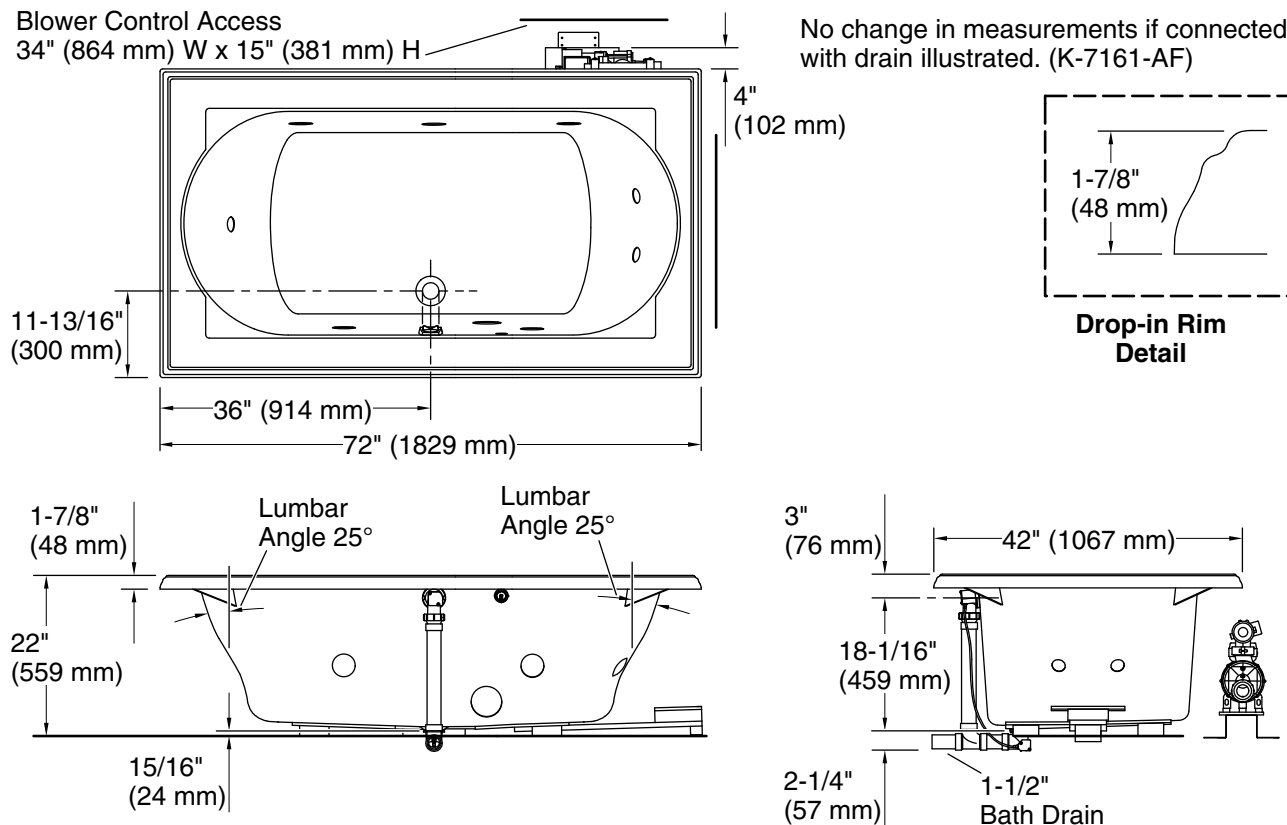

Required Electrical Service

Two dedicated circuits required, protected with Class A Ground-Fault Circuit-Interrupter (GFCI). Outside North America, this device may be known as a Residual Current Device (RCD).

Pump: 120 V, 15 A, 60 Hz
Heater: 120 V, 15 A, 60 Hz

Technical Information

All product dimensions are nominal.

Drain location: Center
Basin area, bottom: 48" x 27" (1219 mm x 686 mm)
Basin area, top: 60" x 30" (1524 mm x 762 mm)
Weight: 135 lbs (61.2 kg)
Minimum floor load: 45 lbs/ft² (219.7 kg/m²)
Water depth: 16" (406 mm)
Water capacity: 94 gal (355.8 L)
Cutout: Drop-in, 70-1/2" x 40-1/2" (1791 mm x 1029 mm)
Electrical component rating: Pump: 120 V, 7 A, 60 Hz
Heater: 120 V, 12 A, 60 Hz

Pump speed: Variable

1-800-4KOHLER (1-800-456-4537)

Kohler Co. reserves the right to make revisions without notice to product specifications.

For the most current Specification Sheet, go to www.kohler.com USA or www.kohler.ca Canada

11-18-2024 22:01 - US/CA

Notes

Measure your actual product for rough-in details.

Install this product according to the installation instructions.

The hot water supply should be 70% of the capacity of the bath or greater. Installations will vary.