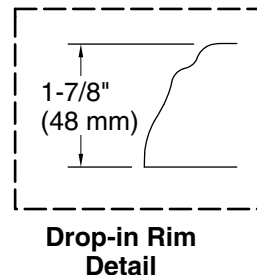

Available Colors/Finishes

Color tiles intended for reference only.

Color	Code	Description
-------	------	-------------

	0	White
	96	Biscuit

No change in measurements if connected with drain illustrated. (K-7161-AF)

Blower Control Access
34" (864 mm) W x 15" (381 mm) H

Required Electrical Service

Two dedicated circuits required.

Pump: 120 V, 15 A, 60 Hz
Heater: 120 V, 15 A, 60 Hz

Technical Information

All product dimensions are nominal.

Drain location: Center
Basin area, bottom: 48" x 27" (1219 mm x 686 mm)
Basin area, top: 60" x 30" (1524 mm x 762 mm)
Weight: 135 lbs (61.2 kg)
Minimum floor load: 45 lbs/ft² (219.7 kg/m²)
Water depth: 16" (406 mm)
Water capacity: 94 gal (355.8 L)
Cutout: Drop-in, 70-1/2" x 40-1/2" (1791 mm x 1029 mm)
Electrical component rating: Pump: 120 V, 7 A, 60 Hz
Heater: 120 V, 12 A, 60 Hz
Pump speed: Variable
Minimum flat for door: 3-13/16" (97 mm)