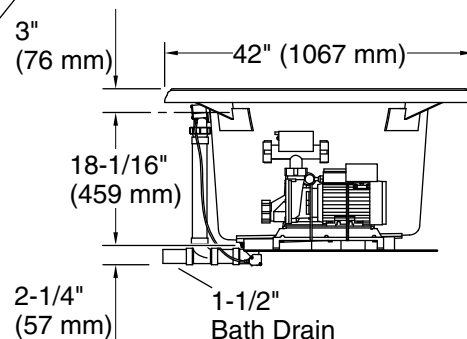

Available Colors/Finishes

Color tiles intended for reference only.

Color	Code	Description
-------	------	-------------

	0	White
	96	Biscuit

No change in measurements if connected with drain illustrated. (K-7161-AF)

Blower Control Access
34" (864 mm) W x 15" (381 mm) H

Required Electrical Service

Two dedicated circuits required.

Pump: 120 V, 15 A, 60 Hz
Heater: 120 V, 15 A, 60 Hz

Technical Information

All product dimensions are nominal.

Drain location: Center
Basin area, bottom: 48" x 27" (1219 mm x 686 mm)
Basin area, top: 60" x 30" (1524 mm x 762 mm)
Weight: 135 lbs (61.2 kg)
Minimum floor load: 45 lbs/ft² (219.7 kg/m²)
Water depth: 16" (406 mm)
Water capacity: 94 gal (355.8 L)
Cutout: Drop-in, 70-1/2" x 40-1/2" (1791 mm x 1029 mm)
Electrical component rating: Pump: 120 V, 7 A, 60 Hz
Heater: 120 V, 12 A, 60 Hz
Pump speed: Variable
Minimum flat for door: 3-13/16" (97 mm)

Notes

Measure your actual product for rough-in details.

Install this product according to the installation instructions.

The hot water supply should be 70% of the capacity of the bath or greater. Installations will vary.