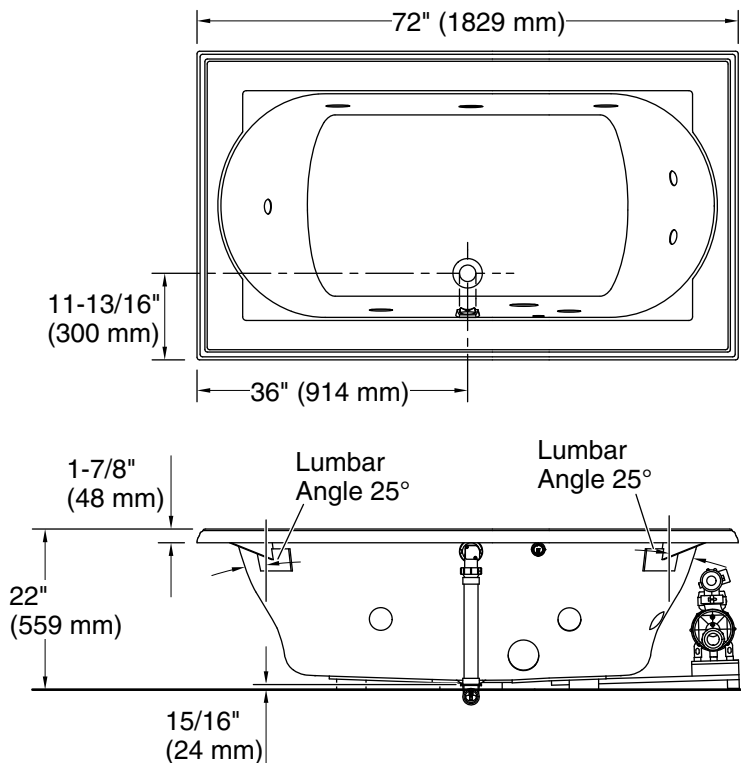

No change in measurements if connected with drain illustrated. (K-7161-AF)

Blower Control Access
34" (864 mm) W x 15" (381 mm) H

Required Electrical Service

Two dedicated circuits required.

Pump: 120 V, 15 A, 60 Hz
Heater: 120 V, 15 A, 60 Hz

Technical Information

All product dimensions are nominal.

Drain location: Center
Basin area, bottom: 48" x 27" (1219 mm x 686 mm)
Basin area, top: 60" x 30" (1524 mm x 762 mm)
Weight: 135 lbs (61.2 kg)
Minimum floor load: 45 lbs/ft² (219.7 kg/m²)
Water depth: 16" (406 mm)
Water capacity: 94 gal (355.8 L)
Cutout: Drop-in, 70-1/2" x 40-1/2" (1791 mm x 1029 mm)
Electrical component rating: Pump: 120 V, 7 A, 60 Hz
Heater: 120 V, 12 A, 60 Hz
Pump speed: Variable
Minimum flat for door: 3-13/16" (97 mm)

Notes

Measure your actual product for rough-in details.

Install this product according to the installation instructions.

The hot water supply should be 70% of the capacity of the bath or greater. Installations will vary.