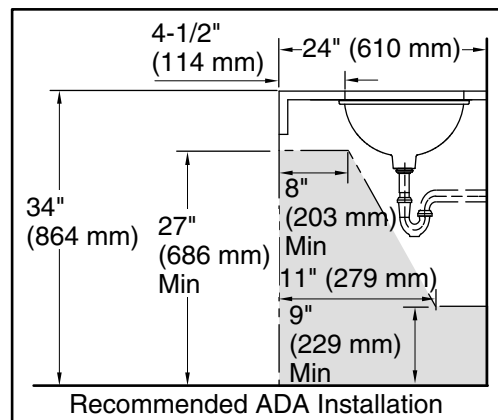

Sartorial™ Paisley Caxton®

19-1/4" oval undermount bathroom sink, no overflow

K-14218-FP1

Technical Information

All product dimensions are nominal.

- Basin configuration: Single Bowl
- Bowl area (Only):
 - Length: 17" (432 mm)
 - Width: 14" (356 mm)
 - Water depth: 6-3/8" (162 mm)
- With overflow: No
- Drain hole: 1-3/4" (44 mm)
- Template: 1151011-7, required, included