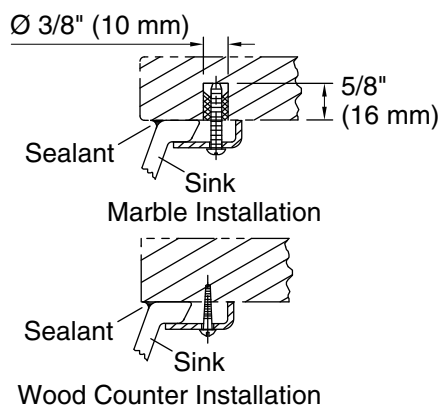

Sartorial™ Paisley Caxton®

19-1/4" oval undermount bathroom sink, no overflow

K-14218-FP1

Technical Information

All product dimensions are nominal.

- Basin configuration: Single Bowl
- Bowl area (Only):
 - Length: 17" (432 mm)
 - Width: 14" (356 mm)
 - Water depth: 6-3/8" (162 mm)
- With overflow: No
- Drain hole: 1-3/4" (44 mm)
- Template: 1151011-7, required, included