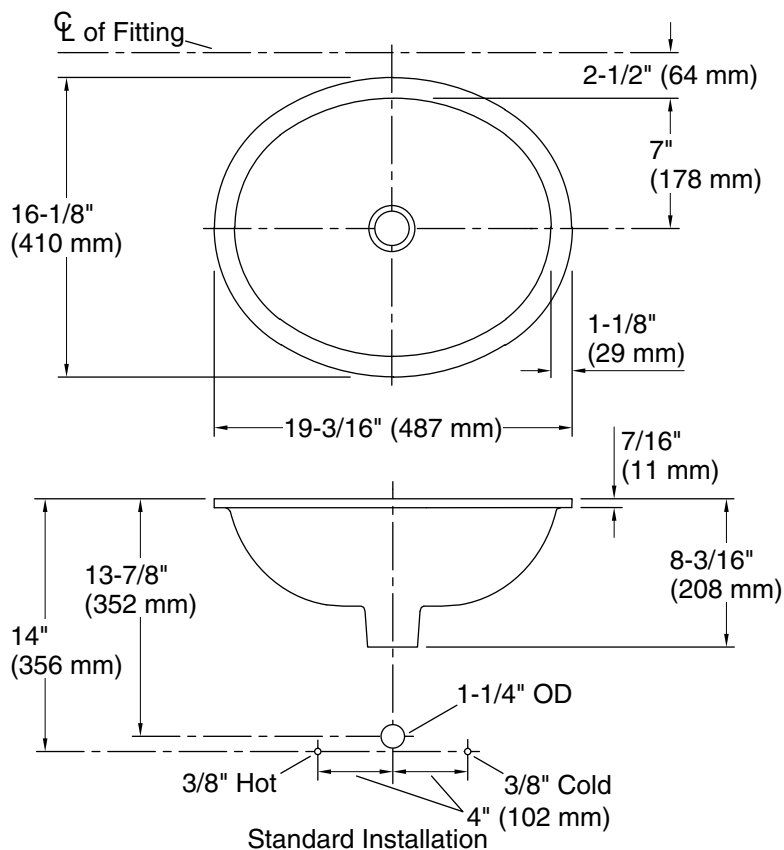

Sartorial™ Paisley Caxton®

19-1/4" oval undermount bathroom sink, no overflow

K-14218-FP1

Technical Information

All product dimensions are nominal.

- Basin configuration: Single Bowl
- Bowl area (Only):
 - Length: 17" (432 mm)
 - Width: 14" (356 mm)
 - Water depth: 6-3/8" (162 mm)
- With overflow: No
- Drain hole: 1-3/4" (44 mm)
- Template: 1151011-7, required, included