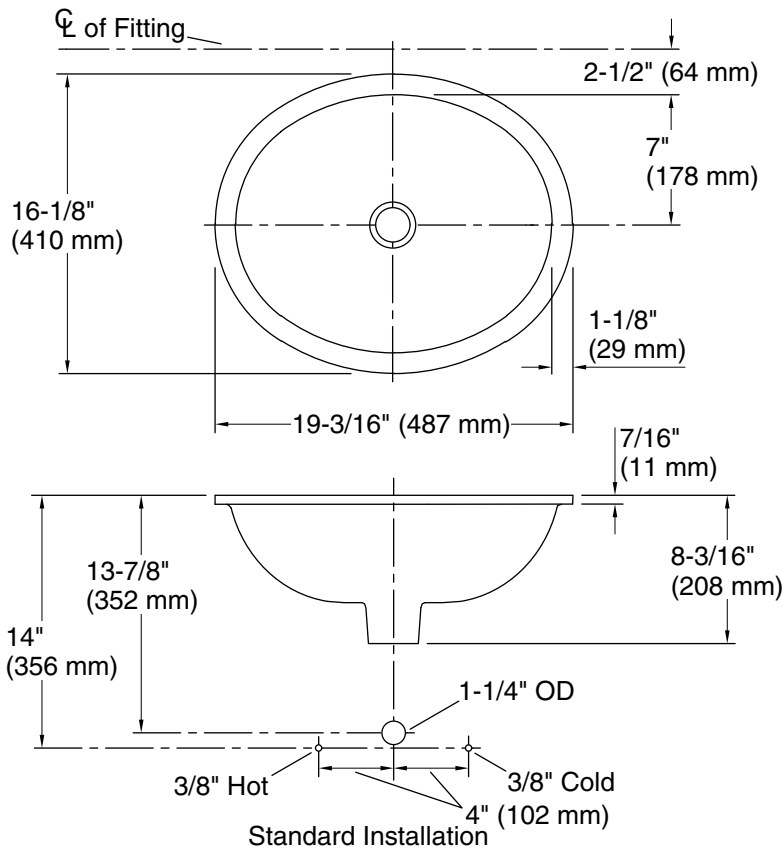

Sartorial™ Herringbone Caxton®
19-1/4" oval undermount bathroom sink, no overflow
K-14218-HD1

Technical Information

All product dimensions are nominal.

Basin configuration: Single Bowl

Bowl area (Only): Length: 17" (432 mm)
Width: 14" (356 mm)
Water depth: 6-3/8" (162 mm)

With overflow: No

Drain hole: 1-3/4" (44 mm)

Template: 1151011-7, required, included

Notes

Install this product according to the installation instructions.

NOTICE: Countertop manufacturer or cutter must use the current product template available at www.kohler.com, or by calling 1-800-4KOHLER. Kohler Co. is not responsible for cutout errors when the incorrect cutout template is used.

ADA, CSA B651 compliant when installed to the specific requirements of these regulations.