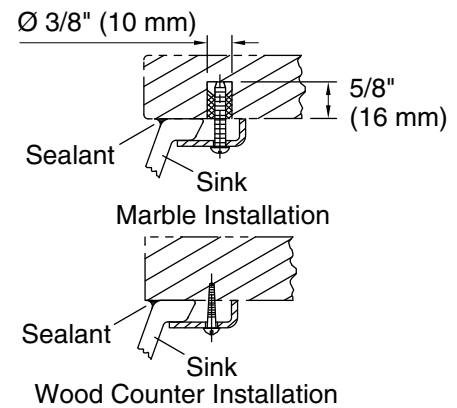

Sartorial™ Herringbone Caxton®
19-1/4" oval undermount bathroom sink, no overflow
K-14218-HD1

Technical Information

All product dimensions are nominal.

Basin configuration: Single Bowl

Bowl area (Only): Length: 17" (432 mm)
Width: 14" (356 mm)
Water depth: 6-3/8" (162 mm)

With overflow: No

Drain hole: 1-3/4" (44 mm)

Template: 1151011-7, required, included

Notes

Install this product according to the installation instructions.

NOTICE: Countertop manufacturer or cutter must use the current product template available at www.kohler.com, or by calling 1-800-4KOHLER. Kohler Co. is not responsible for cutout errors when the incorrect cutout template is used.

ADA, CSA B651 compliant when installed to the specific requirements of these regulations.