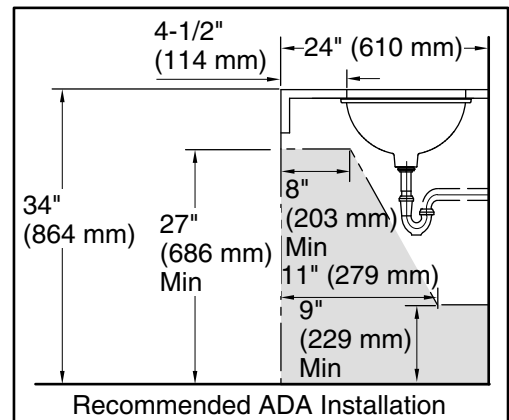

Sartorial™ Herringbone Caxton®
19-1/4" oval undermount bathroom sink, no overflow
K-14218-HD1

Technical Information

All product dimensions are nominal.

Basin configuration: Single Bowl

Bowl area (Only): Length: 17" (432 mm)
Width: 14" (356 mm)
Water depth: 6-3/8" (162 mm)

With overflow: No

Drain hole: 1-3/4" (44 mm)

Template: 1151011-7, required, included

Notes

Install this product according to the installation instructions.

NOTICE: Countertop manufacturer or cutter must use the current product template available at www.kohler.com, or by calling 1-800-4KOHLER. Kohler Co. is not responsible for cutout errors when the incorrect cutout template is used.

ADA, CSA B651 compliant when installed to the specific requirements of these regulations.