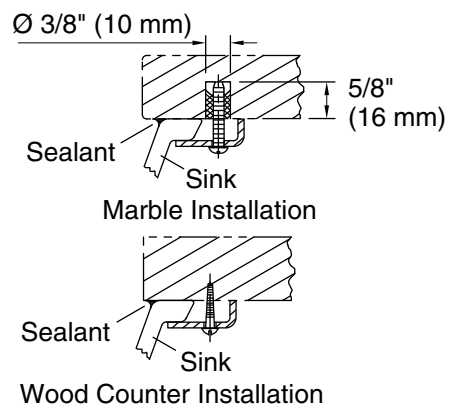

### Technical Information

All product dimensions are nominal.

Basin configuration:	Single Bowl
Basin area (Only):	Length: 17" (432 mm)
	Width: 14" (356 mm)
	Water depth: 6-3/8" (162 mm)
With overflow:	No
Drain hole:	1-3/4" (44 mm)
Template:	1151011-7, required, included