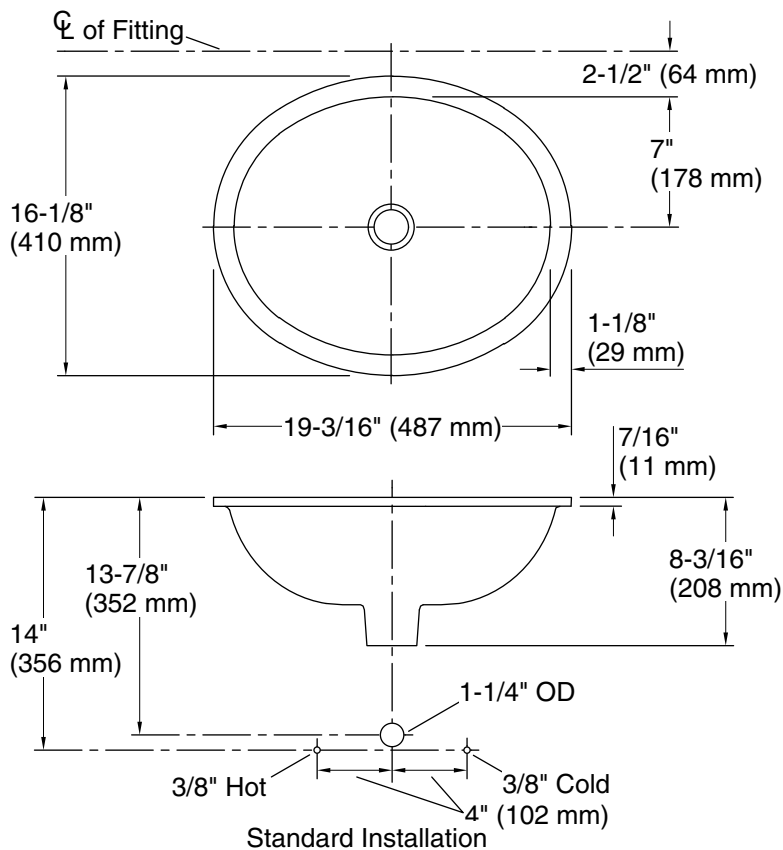

## Features

- Decorated with an intricate Henna-inspired pattern on a Translucent Blue background
- Deep oval basin
- No faucet holes; requires wall- or counter-mount faucet
- Nepal design
- Fits standard 14" x 17" (356 x 432 mm) countertop cutout

### Technical Information

All product dimensions are nominal.

Basin configuration:	Single Bowl
Basin area (Only):	Length: 17" (432 mm)
	Width: 14" (356 mm)
	Water depth: 6-3/8" (162 mm)
With overflow:	No
Drain hole:	1-3/4" (44 mm)
Template:	1151011-7, required, included