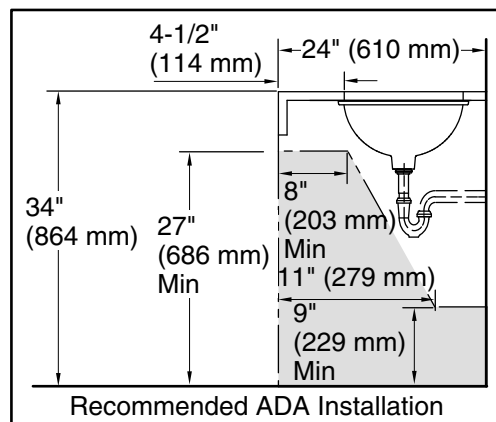

### Technical Information

All product dimensions are nominal.

Basin configuration:	Single Bowl
Basin area (Only):	Length: 17" (432 mm)
	Width: 14" (356 mm)
	Water depth: 6-3/8" (162 mm)
With overflow:	No
Drain hole:	1-3/4" (44 mm)
Template:	1151011-7, required, included