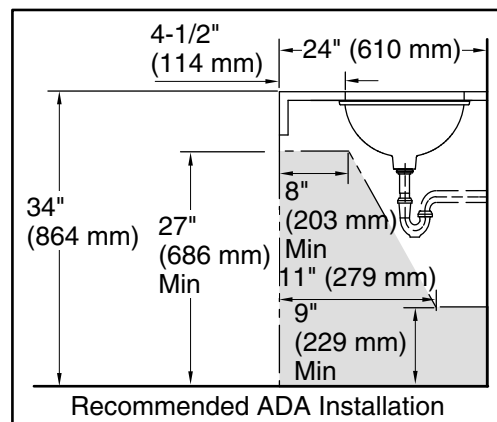

10-21-2024 23:12 - US/CA

THE BOLD LOOK
OF **KOHLER**®

Technical Information

All product dimensions are nominal.

Basin configuration:	Single Bowl
Bowl area (Only):	Length: 17" (432 mm)
	Width: 14" (356 mm)
	Water depth: 6-3/8" (162 mm)
With overflow:	No
Drain hole:	1-3/4" (44 mm)
Template:	1151011-7, required, included