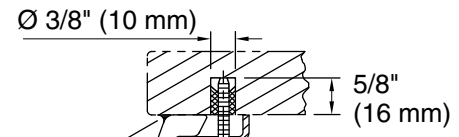

### Technical Information

All product dimensions are nominal.

Bowl configuration:	Single
Bowl area (Only):	Length: 17" (432 mm) Width: 14" (356 mm) Water depth: 6-3/8" (162 mm)
With overflow:	No
Drain hole:	1-3/4" (44 mm)
Template:	1151011-7, required, included