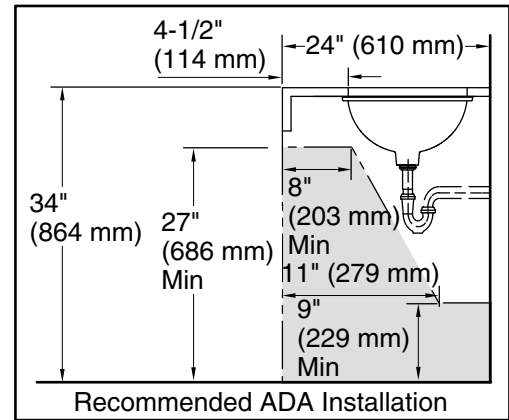

### Features

- Decorated with a Moorish design on White background
- Deep oval basin
- No faucet holes; requires wall- or counter-mount faucet
- Persia design
- Fits standard 14" x 17" (356 x 432 mm) countertop cutout

### Technical Information

All product dimensions are nominal.

Bowl configuration:	Single
Bowl area (Only):	Length: 17" (432 mm) Width: 14" (356 mm) Water depth: 6-3/8" (162 mm)
With overflow:	No
Drain hole:	1-3/4" (44 mm)
Template:	1151011-7, required, included