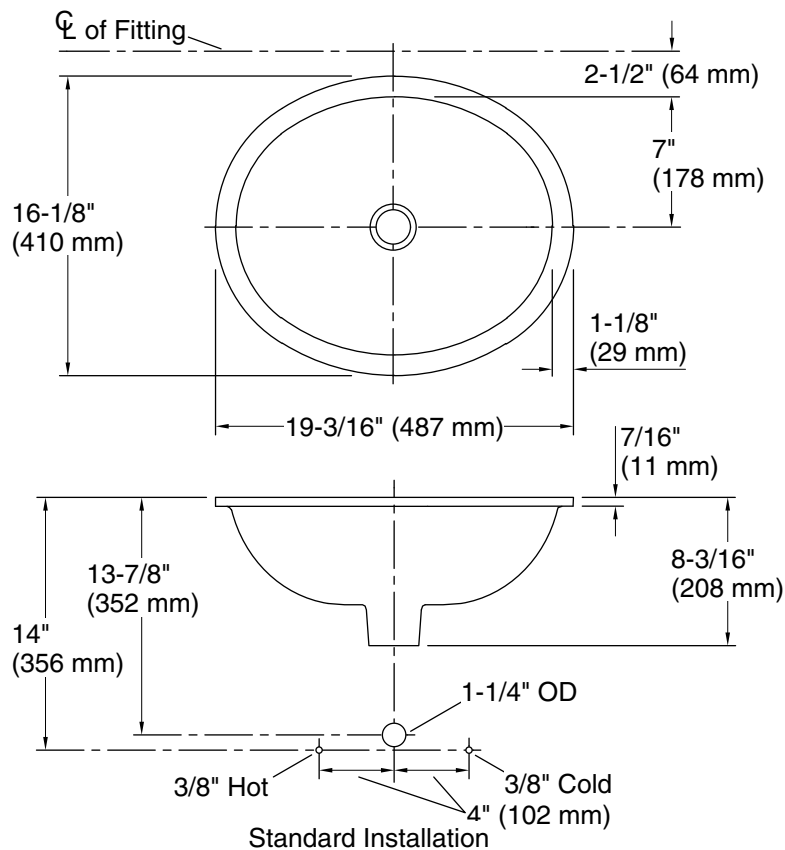

Caravan® Persia Caxton®

19-1/4" oval undermount bathroom sink, no overflow
K-14218-SR2

Features

- Decorated with a Moorish design on White background
- Deep oval basin
- No faucet holes; requires wall- or counter-mount faucet
- Persia design
- Fits standard 14" x 17" (356 x 432 mm) countertop cutout

10-21-2024 23:12 - US/CA

THE BOLD LOOK
OF **KOHLER**®

Technical Information

All product dimensions are nominal.

Basin configuration:	Single Bowl
Bowl area (Only):	Length: 17" (432 mm)
	Width: 14" (356 mm)
	Water depth: 6-3/8" (162 mm)
With overflow:	No
Drain hole:	1-3/4" (44 mm)
Template:	1151011-7, required, included