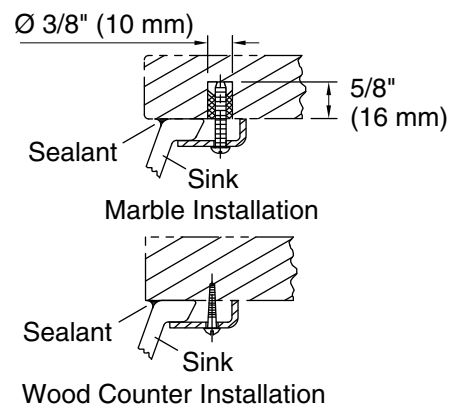

Caravan® Persia Caxton®

19-1/4" oval undermount bathroom sink, no overflow
K-14218-SR2

Features

- Decorated with a Moorish design on White background
- Deep oval basin
- No faucet holes; requires wall- or counter-mount faucet
- Persia design
- Fits standard 14" x 17" (356 x 432 mm) countertop cutout

10-21-2024 23:12 - US/CA

THE BOLD LOOK
OF **KOHLER**®

Technical Information

All product dimensions are nominal.

Basin configuration:	Single Bowl
Bowl area (Only):	Length: 17" (432 mm)
	Width: 14" (356 mm)
	Water depth: 6-3/8" (162 mm)
With overflow:	No
Drain hole:	1-3/4" (44 mm)
Template:	1151011-7, required, included