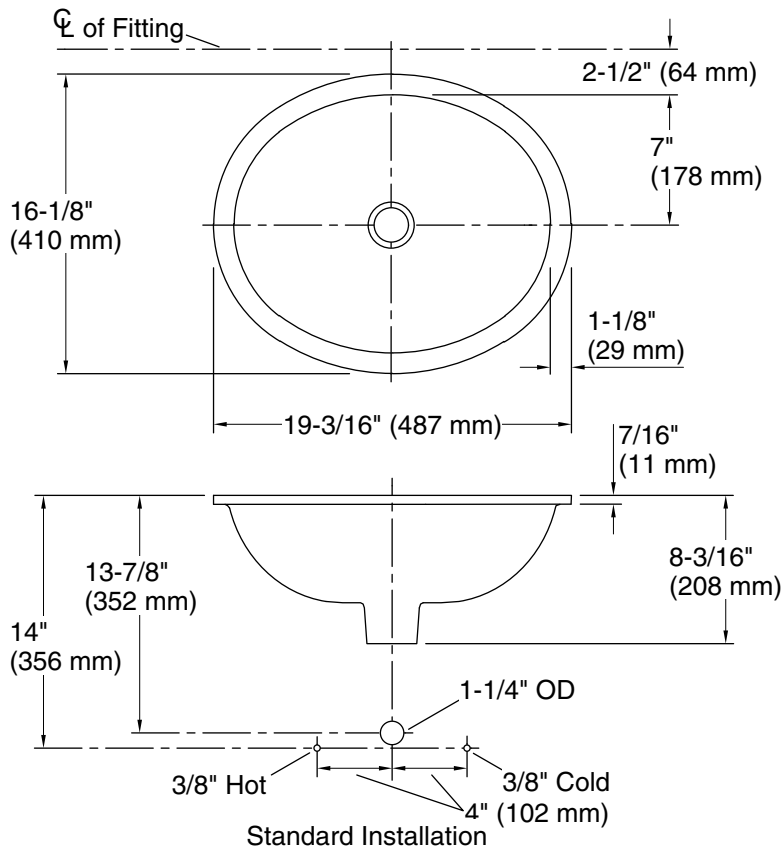

### Features

- Decorated with a Moorish design on White background
- Deep oval basin
- No faucet holes; requires wall- or counter-mount faucet
- Persia design
- Fits standard 14" x 17" (356 x 432 mm) countertop cutout

### Technical Information

All product dimensions are nominal.

Bowl configuration:	Single
Bowl area (Only):	Length: 17" (432 mm) Width: 14" (356 mm) Water depth: 6-3/8" (162 mm)
With overflow:	No
Drain hole:	1-3/4" (44 mm)
Template:	1151011-7, required, included