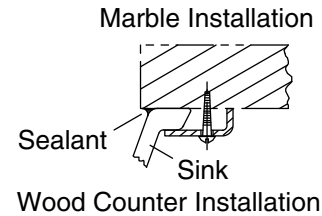

### Technical Information

All product dimensions are nominal.

Bowl configuration:	Single
Bowl area (Only):	Length: 17" (432 mm) Width: 14" (356 mm) Water depth: 6-3/8" (162 mm)
With overflow:	No
Drain hole:	1-3/4" (44 mm)
Template:	1151011-7, required, included