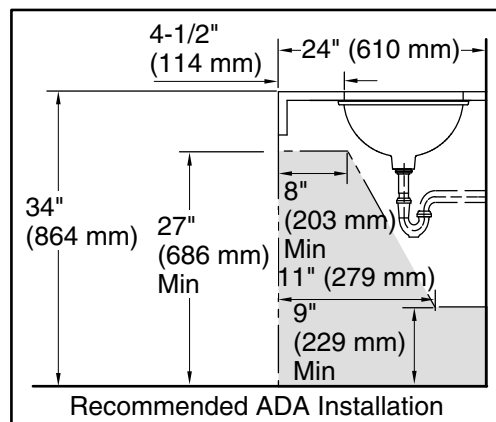

Technical Information

All product dimensions are nominal.

- Basin configuration: Single Bowl
- Bowl area (Only): Length: 17" (432 mm)
Width: 14" (356 mm)
Water depth: 6-3/8" (162 mm)
- With overflow: No
- Drain hole: 1-3/4" (44 mm)
- Template: 1151011-7, required, included