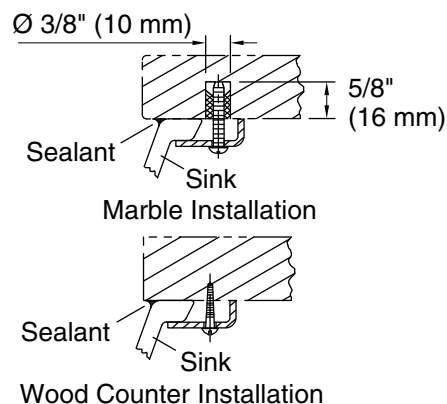

Technical Information

All product dimensions are nominal.

- Basin configuration: Single Bowl
- Bowl area (Only): Length: 17" (432 mm)
Width: 14" (356 mm)
Water depth: 6-3/8" (162 mm)
- With overflow: No
- Drain hole: 1-3/4" (44 mm)
- Template: 1151011-7, required, included