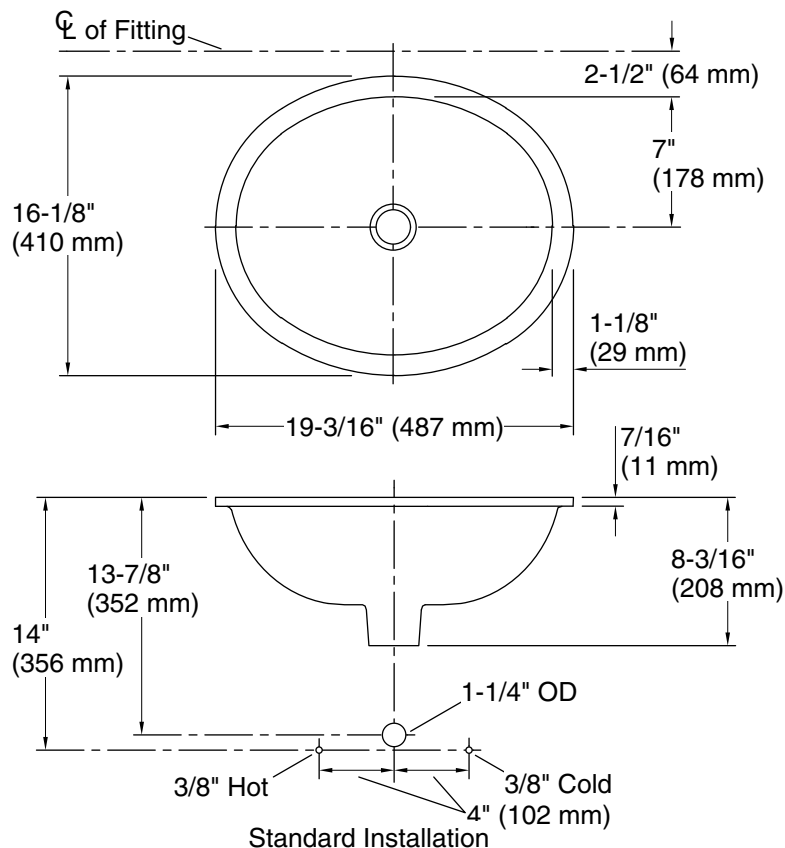

Technical Information

All product dimensions are nominal.

- Basin configuration: Single Bowl
- Bowl area (Only): Length: 17" (432 mm)
Width: 14" (356 mm)
Water depth: 6-3/8" (162 mm)
- With overflow: No
- Drain hole: 1-3/4" (44 mm)
- Template: 1151011-7, required, included