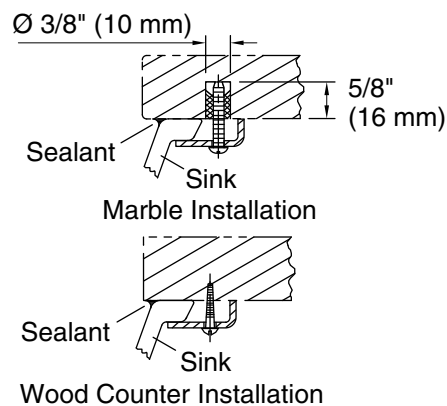

**Technical Information**

All product dimensions are nominal.

- Bowl configuration: Single
- Bowl area (Only):
  - Length: 17" (432 mm)
  - Width: 14" (356 mm)
  - Water depth: 6-3/8" (162 mm)
- With overflow: No
- Drain hole: 1-3/4" (44 mm)
- Template: 1151011-7, required, included