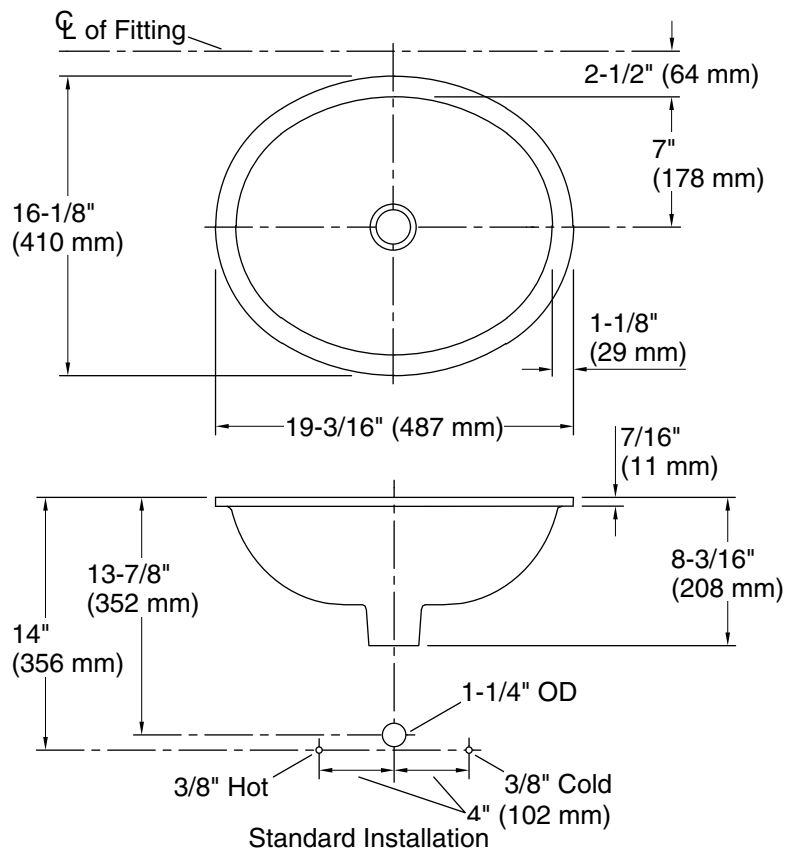

## Features

- Decorated with a blue Ming-inspired dragon motif on White background
- Oval basin
- No faucet holes; requires wall- or counter-mount faucet
- Fits standard 14" x 17" (356 x 432 mm) countertop cutout

**Technical Information**

All product dimensions are nominal.

- Bowl configuration: Single
- Bowl area (Only):
  - Length: 17" (432 mm)
  - Width: 14" (356 mm)
  - Water depth: 6-3/8" (162 mm)
- With overflow: No
- Drain hole: 1-3/4" (44 mm)
- Template: 1151011-7, required, included