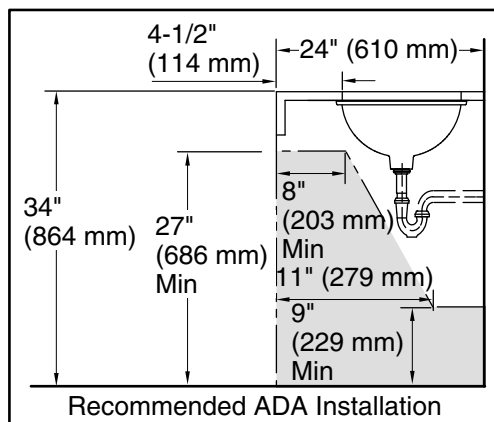

**Technical Information**

All product dimensions are nominal.

- Bowl configuration: Single
- Bowl area (Only):
  - Length: 17" (432 mm)
  - Width: 14" (356 mm)
  - Water depth: 6-3/8" (162 mm)
- With overflow: No
- Drain hole: 1-3/4" (44 mm)
- Template: 1151011-7, required, included