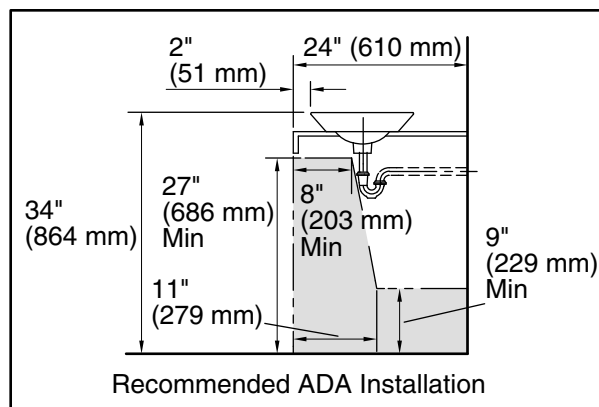

10-21-2024 23:22 - US/CA

THE BOLD LOOK
OF **KOHLER**®

Botanical Study™ Conical Bell®

16-1/4" round vessel bathroom sink, no overflow
K-14223-BT

Technical Information

All product dimensions are nominal.

Basin configuration:	Single Bowl
Bowl area (Only):	Length: 15-5/16" (389 mm) Width: 15-5/16" (389 mm) Bowl depth: 4-5/16" (110 mm) Water depth: 4-1/4" (108 mm)
With overflow:	No
Drain hole:	1-3/4" (44 mm)
Template:	1002980-7, required, included

Notes

Install this product according to the installation instructions.

*Spout must be 5" (127 mm) long (min) for adequate clearance into the bathroom sink when installed with centerline as shown.

NOTICE: Countertop manufacturer or cutter must use the cut-out template provided with the product, or a current one provided by Kohler Co. (call 1-800-4-KOHLER). Kohler Co. is not responsible for cut-out errors when the incorrect cut-out template is used.