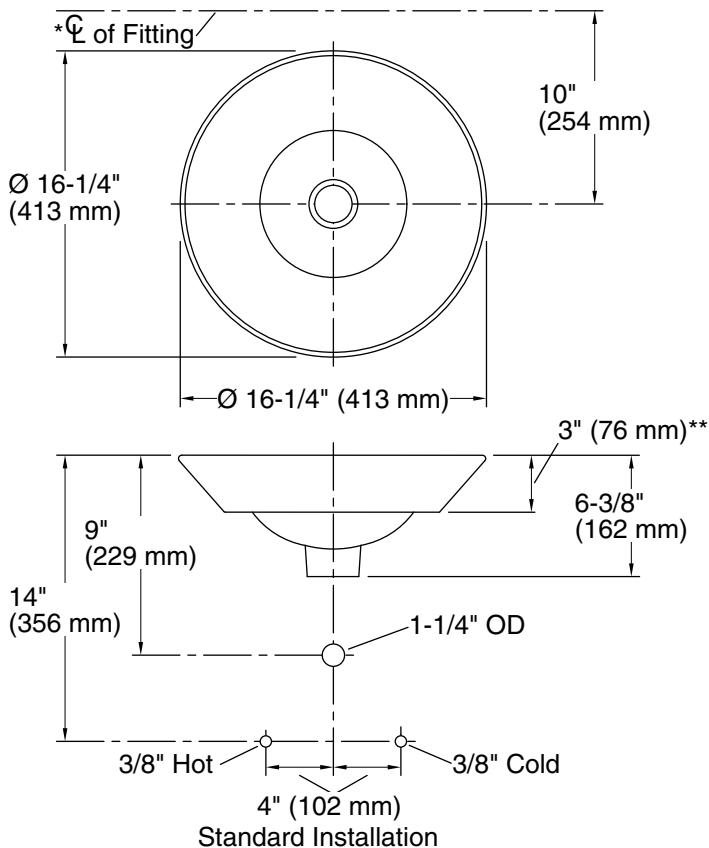

10-21-2024 23:22 - US/CA

THE BOLD LOOK
OF **KOHLER**®

Botanical Study™ Conical Bell®

16-1/4" round vessel bathroom sink, no overflow
K-14223-BT

Technical Information

All product dimensions are nominal.

Basin configuration:	Single Bowl
Bowl area (Only):	Length: 15-5/16" (389 mm) Width: 15-5/16" (389 mm) Bowl depth: 4-5/16" (110 mm) Water depth: 4-1/4" (108 mm)
With overflow:	No
Drain hole:	1-3/4" (44 mm)
Template:	1002980-7, required, included

Notes

Install this product according to the installation instructions.

*Spout must be 5" (127 mm) long (min) for adequate clearance into the bathroom sink when installed with centerline as shown.

NOTICE: Countertop manufacturer or cutter must use the cut-out template provided with the product, or a current one provided by Kohler Co. (call 1-800-4-KOHLER). Kohler Co. is not responsible for cut-out errors when the incorrect cut-out template is used.