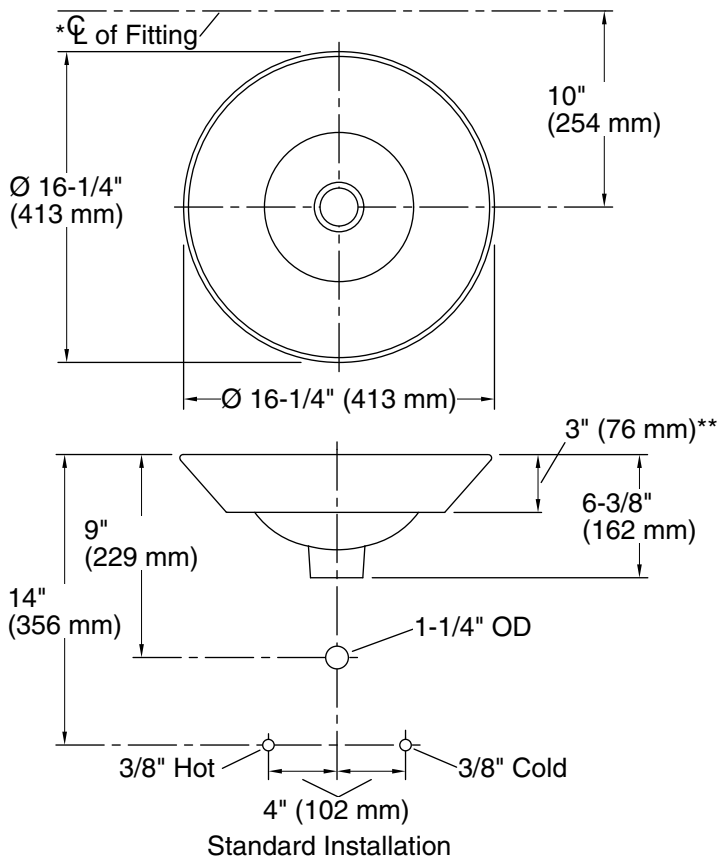

### Technical Information

All product dimensions are nominal.

Bowl configuration:	Single
Installation:	Vessel, Wall-mount
Bowl area (Only):	Diameter: 15-7/8" (403 mm) Water depth: 4-1/4" (108 mm)
Drain hole:	1-3/4" (44 mm)
Template:	1002980-7, required, included

### Notes

Install this product according to the installation instructions.

\*Spout must be 5" (127 mm) long (min) for adequate clearance into the bathroom sink when installed with centerline as shown.

**NOTICE:** Countertop manufacturer or cutter must use the cut-out template provided with the product, or a current one provided by Kohler Co. (call 1-800-4-KOHLER). Kohler Co. is not responsible for cut-out errors when the incorrect cut-out template is used.