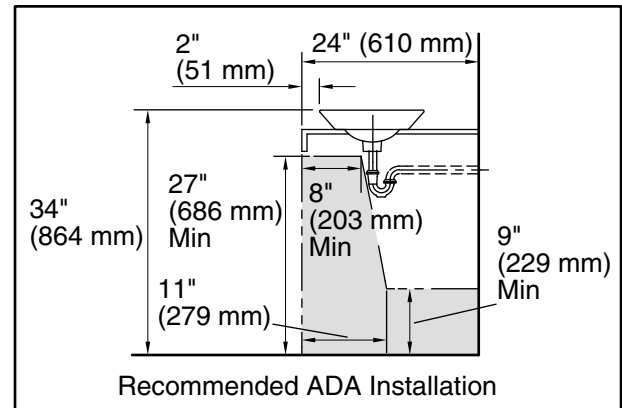

### Technical Information

All product dimensions are nominal.

Bowl configuration:	Single
Installation:	Vessel, Wall-mount
Bowl area (Only):	Diameter: 15-7/8" (403 mm) Water depth: 4-1/4" (108 mm)
Drain hole:	1-3/4" (44 mm)
Template:	1002980-7, required, included