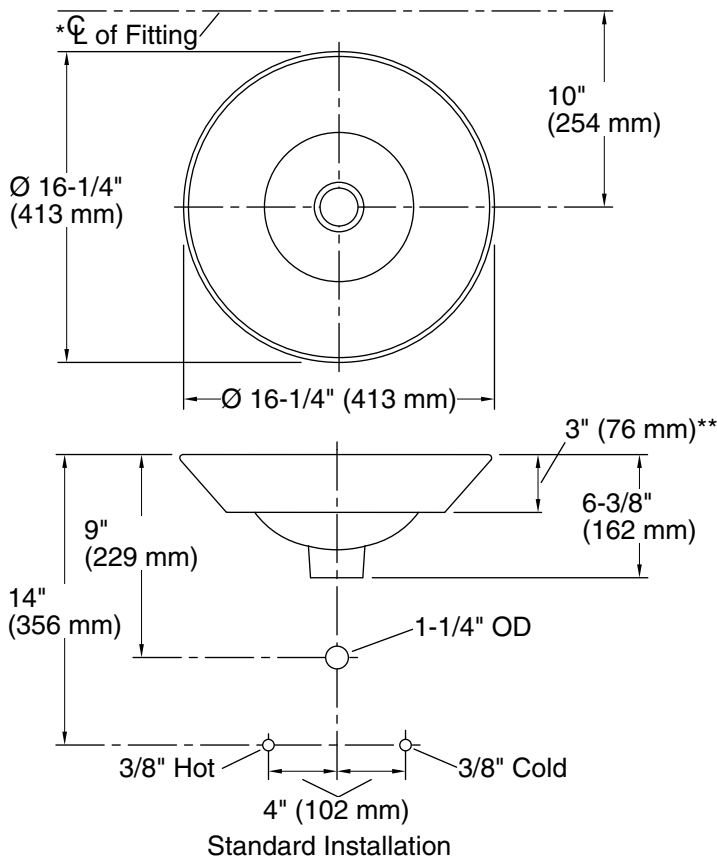

Material

- Vitreous china.

Installation

- No faucet holes; requires wall-or counter-mount faucet.
- Vessel.

Recommended Products/Accessories

K-7114 Pop-Up Drain
K-7129 Drain
K-9018 P-Trap
K-23726 Drain treatment
K-23725 Cast iron cleaner

Available Colors/Finishes

Color tiles intended for reference only.

Color	Code	Description
-------	------	-------------

	0	White
--	---	-------

Technical Information

All product dimensions are nominal.

Bowl configuration:	Single
Installation:	Wall-mount, Vessel
Bowl area (Only):	Diameter: 15-7/8" (403 mm) Water depth: 4-1/4" (108 mm)
Drain hole:	1-3/4" (44 mm)
Template:	1002980-7, required, included

Notes

Install this product according to the installation instructions.

*Spout must be 5" (127 mm) long (min) for adequate clearance into the bathroom sink when installed with centerline as shown.

NOTICE: Countertop manufacturer or cutter must use the cut-out template provided with the product, or a current one provided by Kohler Co. (call 1-800-4-KOHLER). Kohler Co. is not responsible for cut-out errors when the incorrect cut-out template is used.