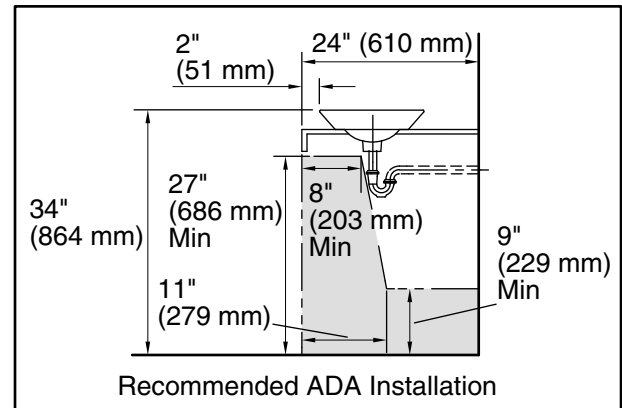

Material

- Vitreous china.

Installation

- No faucet holes; requires wall-or counter-mount faucet.
- Vessel.

Recommended Products/Accessories

K-7114 Pop-Up Drain
K-7129 Drain
K-9018 P-Trap
K-23726 Drain treatment
K-23725 Cast iron cleaner

Included Components

Additional Components:
Adjustable linkage

ADA **CSA B651**

Codes/Standards

ASME A112.19.2/CSA B45.1
ADA
ICC/ANSI A117.1
CSA B651

KOHLER® One-Year Limited Warranty

See website for detailed warranty information.

Available Colors/Finishes

Color tiles intended for reference only.

Color	Code	Description
-------	------	-------------

	0	White
--	---	-------

Technical Information

All product dimensions are nominal.

Bowl configuration:	Single
Installation:	Wall-mount, Vessel
Bowl area (Only):	Diameter: 15-7/8" (403 mm) Water depth: 4-1/4" (108 mm)
Drain hole:	1-3/4" (44 mm)
Template:	1002980-7, required, included

Notes

Install this product according to the installation instructions.

*Spout must be 5" (127 mm) long (min) for adequate clearance into the bathroom sink when installed with centerline as shown.

NOTICE: Countertop manufacturer or cutter must use the cut-out template provided with the product, or a current one provided by Kohler Co. (call 1-800-4-KOHLER). Kohler Co. is not responsible for cut-out errors when the incorrect cut-out template is used.