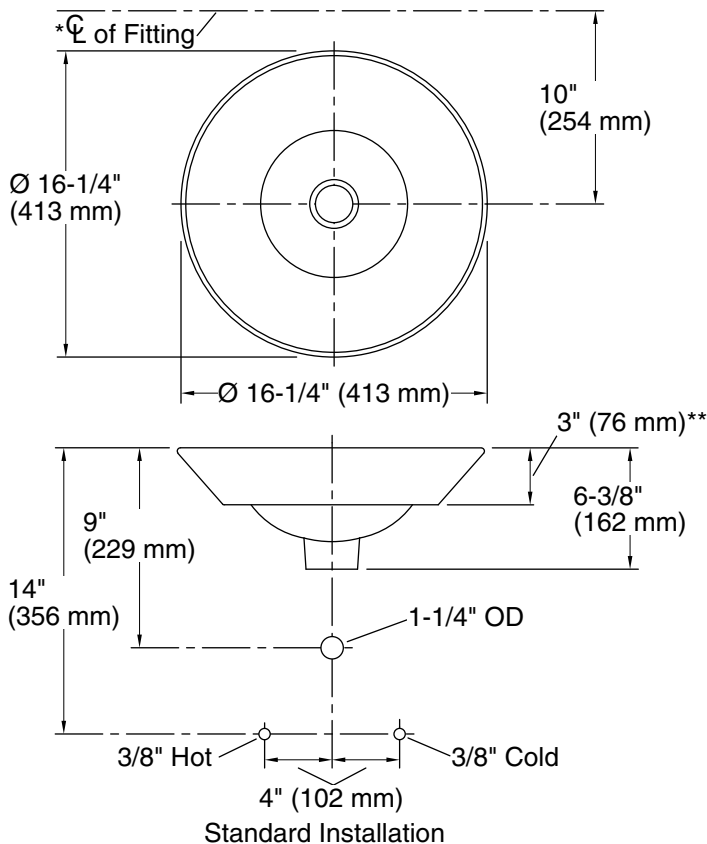

10-21-2024 23:26 - US/CA

THE BOLD LOOK
OF **KOHLER**®

Empress Bouquet™ Conical Bell®

16-1/4" round vessel bathroom sink, no overflow
K-14223-SMC

Technical Information

All product dimensions are nominal.

Basin configuration:	Single Bowl
Bowl area (Only):	Length: 15-5/16" (389 mm) Width: 15-5/16" (389 mm) Bowl depth: 4-3/8" (111 mm) Water depth: 4-1/4" (108 mm)
With overflow:	No
Drain hole:	1-3/4" (44 mm)
Template:	1002980-7, required, included

Notes

Install this product according to the installation instructions.

*Spout must be 5" (127 mm) long (min) for adequate clearance into the bathroom sink when installed with centerline as shown.

NOTICE: Countertop manufacturer or cutter must use the cut-out template provided with the product, or a current one provided by Kohler Co. (call 1-800-4-KOHLER). Kohler Co. is not responsible for cut-out errors when the incorrect cut-out template is used.