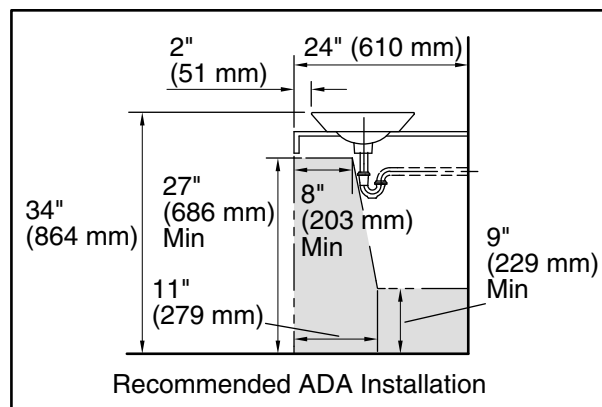

10-21-2024 23:26 - US/CA

THE BOLD LOOK
OF **KOHLER**®

Empress Bouquet™ Conical Bell®

16-1/4" round vessel bathroom sink, no overflow
K-14223-SMC

Technical Information

All product dimensions are nominal.

Basin configuration:	Single Bowl
Bowl area (Only):	Length: 15-5/16" (389 mm) Width: 15-5/16" (389 mm) Bowl depth: 4-3/8" (111 mm) Water depth: 4-1/4" (108 mm)
With overflow:	No
Drain hole:	1-3/4" (44 mm)
Template:	1002980-7, required, included

Notes

Install this product according to the installation instructions.

*Spout must be 5" (127 mm) long (min) for adequate clearance into the bathroom sink when installed with centerline as shown.

NOTICE: Countertop manufacturer or cutter must use the cut-out template provided with the product, or a current one provided by Kohler Co. (call 1-800-4-KOHLER). Kohler Co. is not responsible for cut-out errors when the incorrect cut-out template is used.