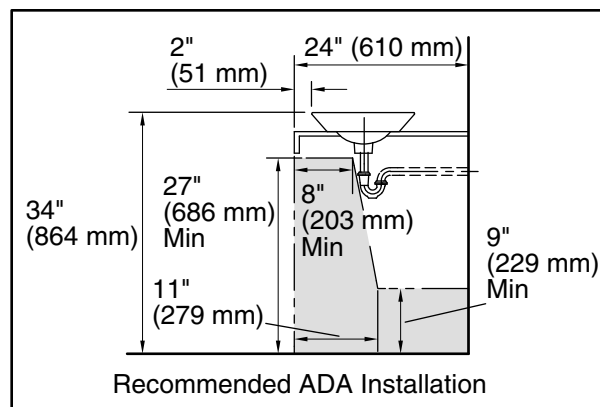

## Technical Information

All product dimensions are nominal.

- Bowl configuration: Single
- Bowl area (Only):
  - Length: 15-5/16" (389 mm)
  - Width: 15-5/16" (389 mm)
  - Bowl depth: 4-3/8" (111 mm)
  - Water depth: 4-1/4" (108 mm)
- Drain hole: 1-3/4" (44 mm)
- Template: 1002980-7, required, included