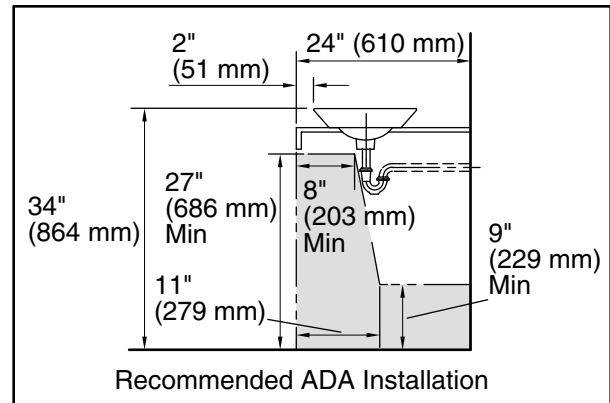

Technical Information

All product dimensions are nominal.

- Basin configuration: Single Bowl
- Bowl area (Only): Length: 15-5/16" (389 mm)
 Width: 15-5/16" (389 mm)
 Bowl depth: 4-3/8" (111 mm)
 Water depth: 4-1/4" (108 mm)
- Drain hole: 1-3/4" (44 mm)
- Template: 1002980-7, required, included

Notes

Install this product according to the installation instructions.

*Spout must be 5" (127 mm) long (min) for adequate clearance into the bathroom sink when installed with centerline as shown.

NOTICE: Countertop manufacturer or cutter must use the cut-out template provided with the product, or a current one provided by Kohler Co. (call 1-800-4-KOHLER). Kohler Co. is not responsible for cut-out errors when the incorrect cut-out template is used.