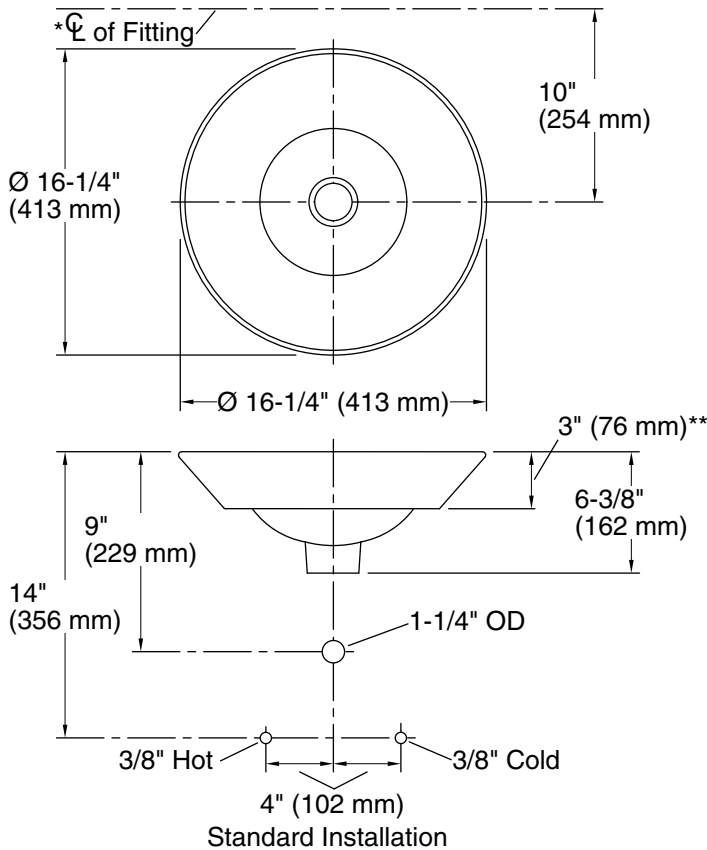

For the most current Specification Sheet, go to www.kohler.com USA or www.kohler.ca Canada

11-1-2024 23:43 - US/CA

THE BOLD LOOK
OF **KOHLER**®

Caravan® Nepal Conical Bell®
 16-1/4" round vessel bathroom sink, no overflow
K-14223-SR1

Technical Information

All product dimensions are nominal.

- Basin configuration: Single Bowl
- Bowl area (Only): Length: 15-5/16" (389 mm)
 Width: 15-5/16" (389 mm)
 Bowl depth: 4-3/8" (111 mm)
 Water depth: 4-1/4" (108 mm)
- Drain hole: 1-3/4" (44 mm)
- Template: 1002980-7, required, included

Notes

Install this product according to the installation instructions.

*Spout must be 5" (127 mm) long (min) for adequate clearance into the bathroom sink when installed with centerline as shown.

NOTICE: Countertop manufacturer or cutter must use the cut-out template provided with the product, or a current one provided by Kohler Co. (call 1-800-4-KOHLER). Kohler Co. is not responsible for cut-out errors when the incorrect cut-out template is used.