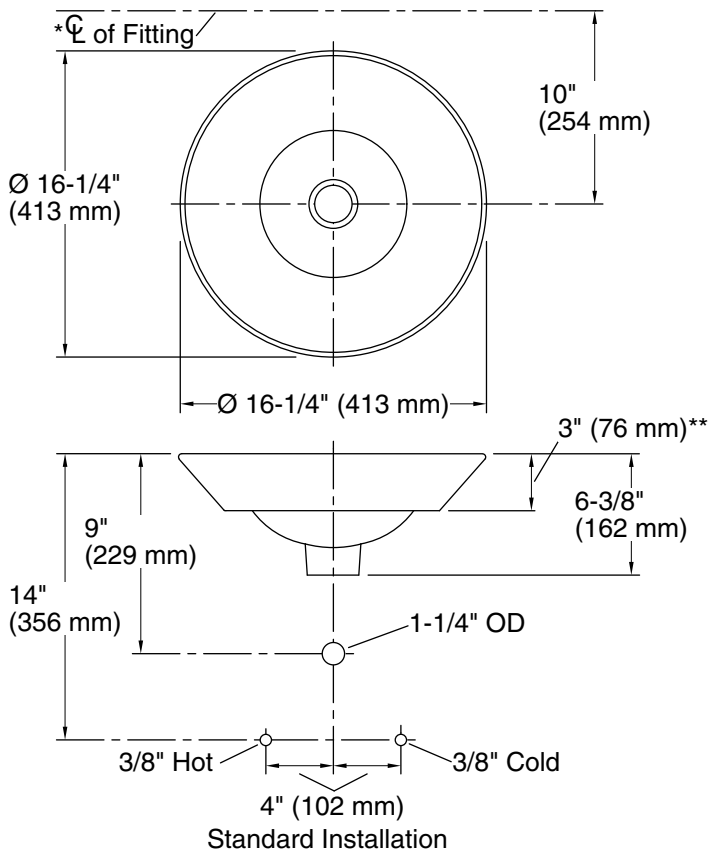

## Technical Information

All product dimensions are nominal.

- Bowl configuration: Single
- Bowl area (Only):
  - Length: 15-5/16" (389 mm)
  - Width: 15-5/16" (389 mm)
  - Bowl depth: 4-3/8" (111 mm)
  - Water depth: 4-1/4" (108 mm)
- Drain hole: 1-3/4" (44 mm)
- Template: 1002980-7, required, included

## Notes

Install this product according to the installation instructions.

\*Spout must be 5" (127 mm) long (min) for adequate clearance into the bathroom sink when installed with centerline as shown.

NOTICE: Countertop manufacturer or cutter must use the cut-out template provided with the product, or a current one provided by Kohler Co. (call 1-800-4-KOHLER). Kohler Co. is not responsible for cut-out errors when the incorrect cut-out template is used.