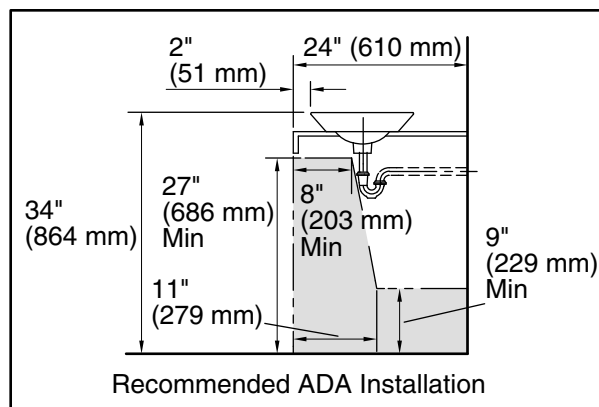

Technical Information

All product dimensions are nominal.

- Bowl configuration: Single
- Bowl area (Only): Length: 15-5/16" (389 mm)
 Width: 15-5/16" (389 mm)
 Bowl depth: 4-3/8" (111 mm)
 Water depth: 4-1/4" (108 mm)
- With overflow: No
- Drain hole: 1-3/4" (44 mm)
- Template: 1002980-7, required, included

Notes

Install this product according to the installation instructions.

*Spout must be 5" (127 mm) long (min) for adequate clearance into the bathroom sink when installed with centerline as shown.

NOTICE: Countertop manufacturer or cutter must use the cut-out template provided with the product, or a current one provided by Kohler Co. (call 1-800-4-KOHLER). Kohler Co. is not responsible for cut-out errors when the incorrect cut-out template is used.