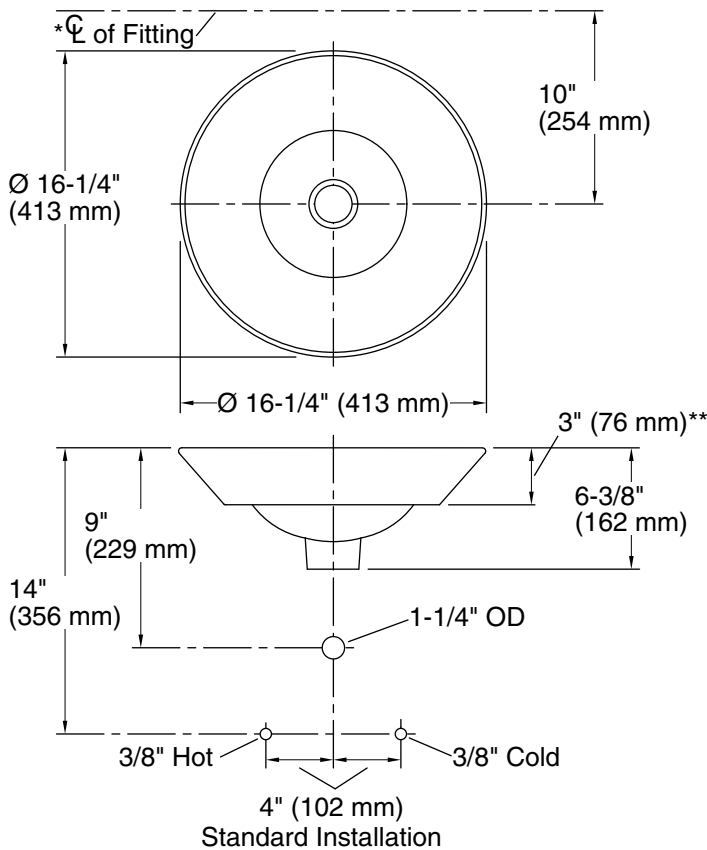

**Technical Information**

All product dimensions are nominal.

- Bowl configuration: Single
- Bowl area (Only): Length: 15-5/16" (389 mm)  
 Width: 15-5/16" (389 mm)  
 Bowl depth: 4-3/8" (111 mm)  
 Water depth: 4-1/4" (108 mm)
- With overflow: No
- Drain hole: 1-3/4" (44 mm)
- Template: 1002980-7, required, included

**Notes**

Install this product according to the installation instructions.

\*Spout must be 5" (127 mm) long (min) for adequate clearance into the bathroom sink when installed with centerline as shown.

NOTICE: Countertop manufacturer or cutter must use the cut-out template provided with the product, or a current one provided by Kohler Co. (call 1-800-4-KOHLER). Kohler Co. is not responsible for cut-out errors when the incorrect cut-out template is used.