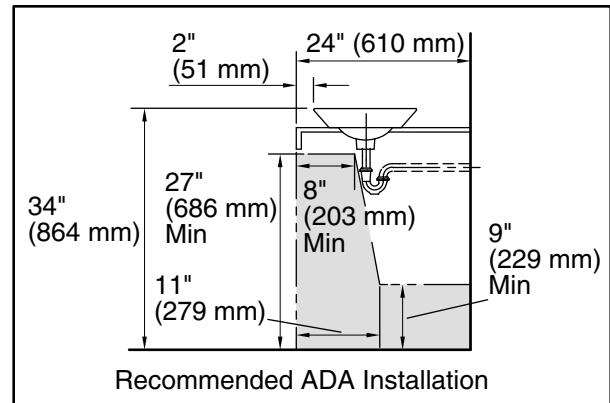

**Technical Information**

All product dimensions are nominal.

- Bowl configuration: Single
- Bowl area (Only): Length: 15-5/16" (389 mm)  
 Width: 15-5/16" (389 mm)  
 Bowl depth: 4-3/8" (111 mm)  
 Water depth: 4-1/4" (108 mm)
- With overflow: No
- Drain hole: 1-3/4" (44 mm)
- Template: 1002980-7, required, included