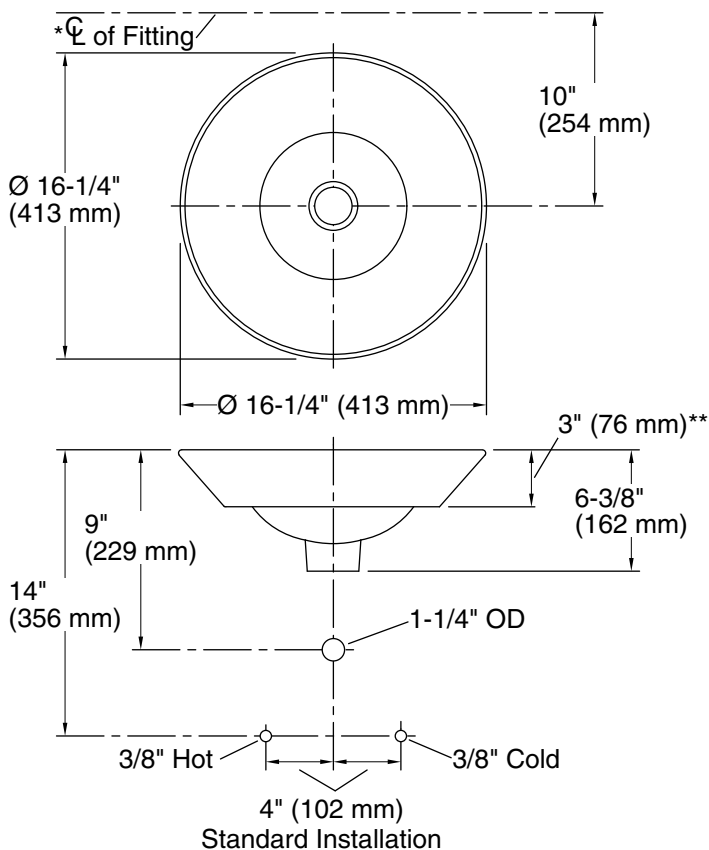

For the most current Specification Sheet, go to www.kohler.com USA or www.kohler.ca Canada

8-26-2024 22:58 - US/CA

THE BOLD LOOK
OF **KOHLER**®

Caravan® Persia Conical Bell®
 16-1/4" round vessel bathroom sink, no overflow
K-14223-SR2

Technical Information

All product dimensions are nominal.

- Bowl configuration: Single
- Bowl area (Only): Length: 15-5/16" (389 mm)
 Width: 15-5/16" (389 mm)
 Bowl depth: 4-3/8" (111 mm)
 Water depth: 4-1/4" (108 mm)
- With overflow: No
- Drain hole: 1-3/4" (44 mm)
- Template: 1002980-7, required, included

Notes

Install this product according to the installation instructions.

*Spout must be 5" (127 mm) long (min) for adequate clearance into the bathroom sink when installed with centerline as shown.

NOTICE: Countertop manufacturer or cutter must use the cut-out template provided with the product, or a current one provided by Kohler Co. (call 1-800-4-KOHLER). Kohler Co. is not responsible for cut-out errors when the incorrect cut-out template is used.