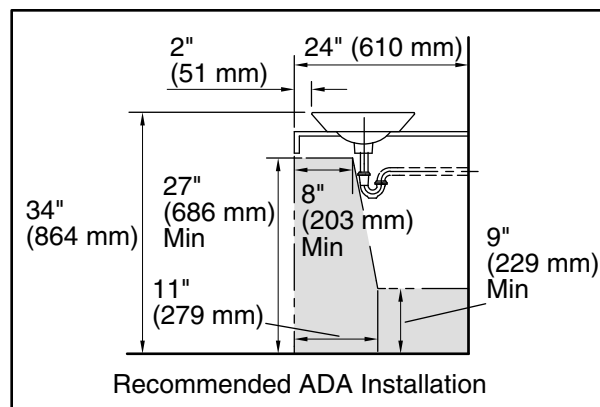

K-14223-T9

Technical Information

All product dimensions are nominal.

Basin configuration: Single Bowl

Bowl area (Only): Length: 15-5/16" (389 mm)
 Width: 15-5/16" (389 mm)
 Bowl depth: 4-3/8" (111 mm)
 Water depth: 4-1/4" (108 mm)

With overflow: No

Drain hole: 1-3/4" (44 mm)

Template: 1002980-7, required, included

Notes

Install this product according to the installation instructions.

*Spout must be 5" (127 mm) long (min) for adequate clearance into the bathroom sink when installed with centerline as shown.