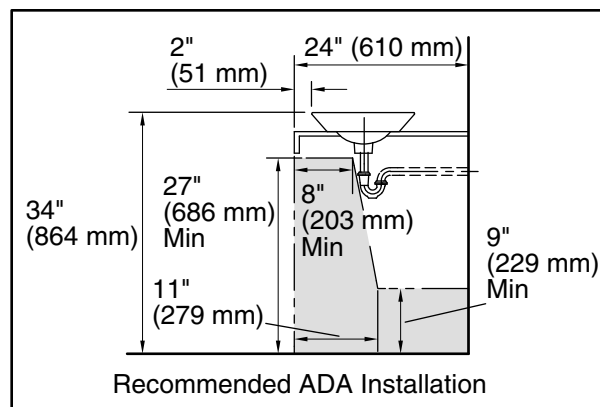

K-14223-T9

Technical Information

All product dimensions are nominal.

- Basin configuration: Single Bowl
- Bowl area (Only): Length: 15-5/16" (389 mm)
Width: 15-5/16" (389 mm)
Bowl depth: 4-3/8" (111 mm)
Water depth: 4-1/4" (108 mm)
- With overflow: No
- Drain hole: 1-3/4" (44 mm)
- Template: 1002980-7, required, included

Notes

Install this product according to the installation instructions.

*Spout must be 5" (127 mm) long (min) for adequate clearance into the bathroom sink when installed with centerline as shown.

NOTICE: Countertop manufacturer or cutter must use the cut-out template provided with the product, or a current one provided by Kohler Co. (call 1-800-4-KOHLER). Kohler Co. is not responsible for cut-out errors when the incorrect cut-out template is used.