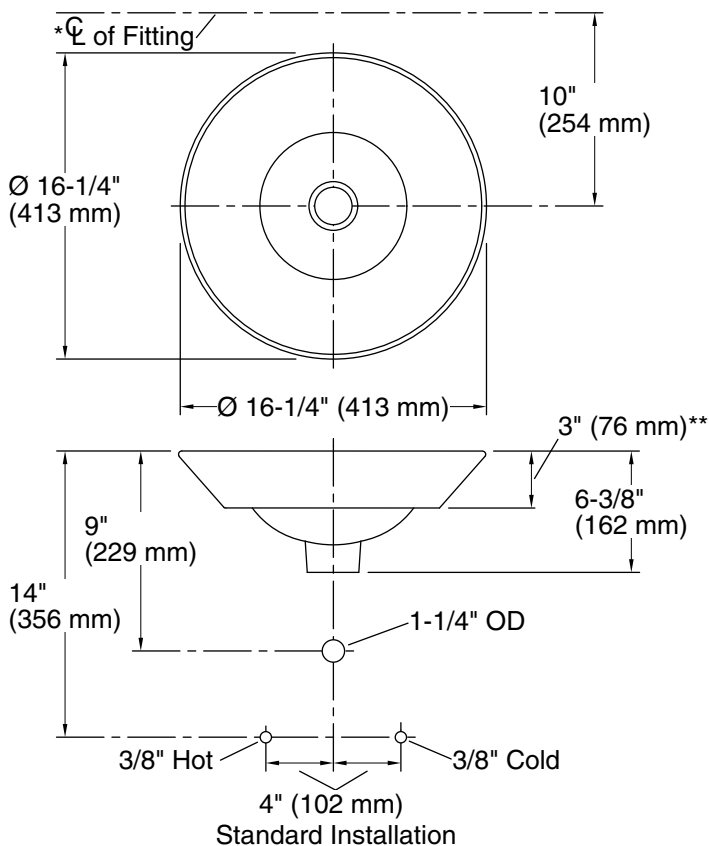

K-14223-T9

Technical Information

All product dimensions are nominal.

Basin configuration: Single Bowl

Bowl area (Only): Length: 15-5/16" (389 mm)
 Width: 15-5/16" (389 mm)
 Bowl depth: 4-3/8" (111 mm)
 Water depth: 4-1/4" (108 mm)

With overflow: No

Drain hole: 1-3/4" (44 mm)

Template: 1002980-7, required, included

Notes

Install this product according to the installation instructions.

*Spout must be 5" (127 mm) long (min) for adequate clearance into the bathroom sink when installed with centerline as shown.