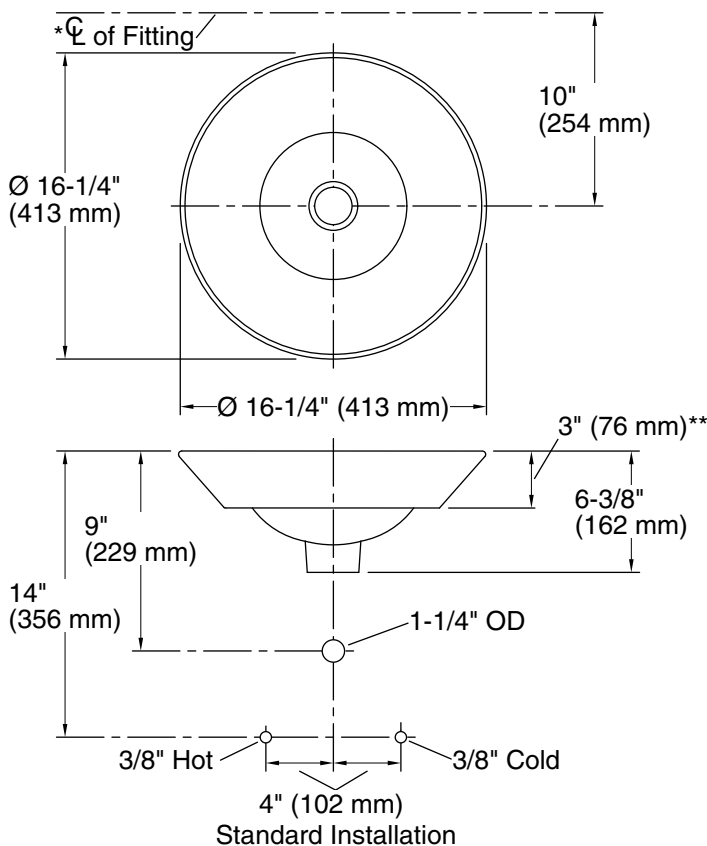

K-14223-T9

Technical Information

All product dimensions are nominal.

- Basin configuration: Single Bowl
- Bowl area (Only): Length: 15-5/16" (389 mm)
Width: 15-5/16" (389 mm)
Bowl depth: 4-3/8" (111 mm)
Water depth: 4-1/4" (108 mm)
- With overflow: No
- Drain hole: 1-3/4" (44 mm)
- Template: 1002980-7, required, included

Notes

Install this product according to the installation instructions.

*Spout must be 5" (127 mm) long (min) for adequate clearance into the bathroom sink when installed with centerline as shown.

NOTICE: Countertop manufacturer or cutter must use the cut-out template provided with the product, or a current one provided by Kohler Co. (call 1-800-4-KOHLER). Kohler Co. is not responsible for cut-out errors when the incorrect cut-out template is used.