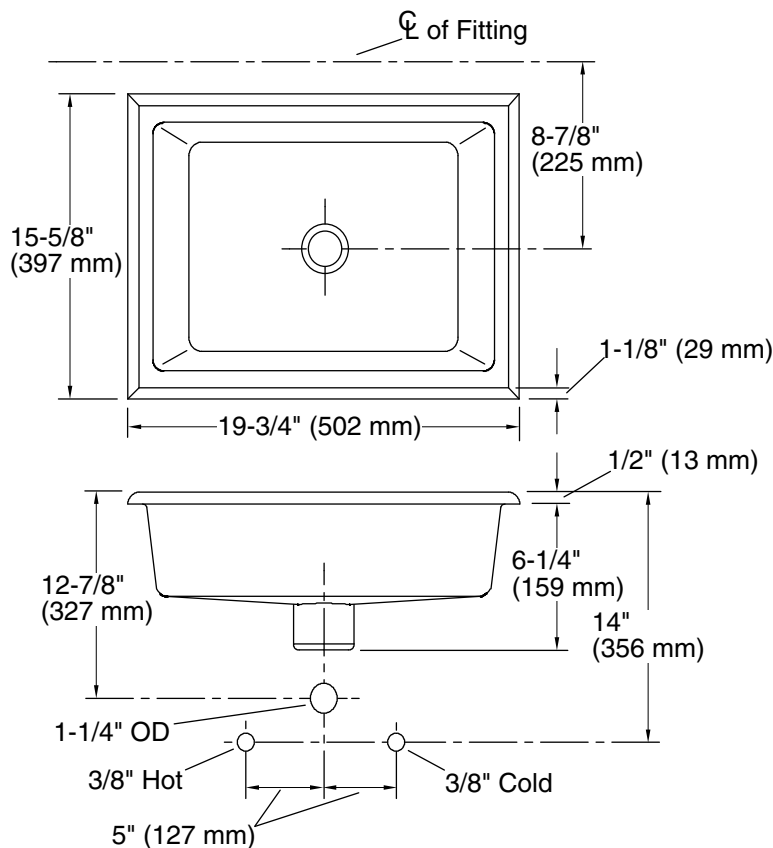

Botanical Study™ Kathryn®
19-3/4" rectangular undermount bathroom sink, no
overflow
K-14275-BT

Technical Information

All product dimensions are nominal.

- Basin configuration: Single Bowl
- Bowl area (Only):
  - Length: 17" (432 mm)
  - Width: 13" (330 mm)
  - Water depth: 4-1/2" (114 mm)
- With overflow: No
- Drain hole: 1-3/4" (44 mm)
- Template: 1006809-7, required, not included

Notes

Install this product according to the installation instructions.

NOTICE: Countertop manufacturer or cutter must use the current product template available at www.kohler.com, or by calling 1-800-4KOHLER. Kohler Co. is not responsible for cutout errors when the incorrect cutout template is used.