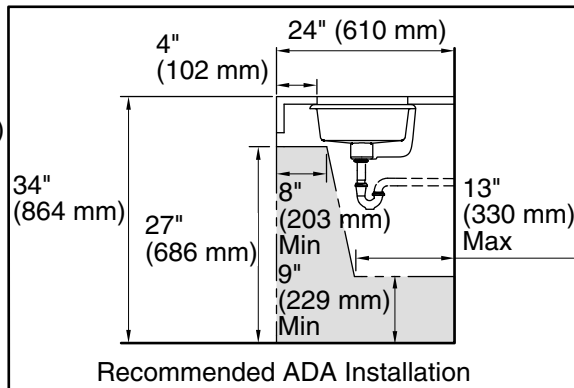

Botanical Study™ Kathryn®
19-3/4" rectangular undermount bathroom sink, no
overflow
K-14275-BT

Technical Information

All product dimensions are nominal.

- Basin configuration: Single Bowl
- Bowl area (Only):
  - Length: 17" (432 mm)
  - Width: 13" (330 mm)
  - Water depth: 4-1/2" (114 mm)
- With overflow: No
- Drain hole: 1-3/4" (44 mm)
- Template: 1006809-7, required, not included

Notes

Install this product according to the installation instructions.

NOTICE: Countertop manufacturer or cutter must use the current product template available at www.kohler.com, or by calling 1-800-4KOHLER. Kohler Co. is not responsible for cutout errors when the incorrect cutout template is used.