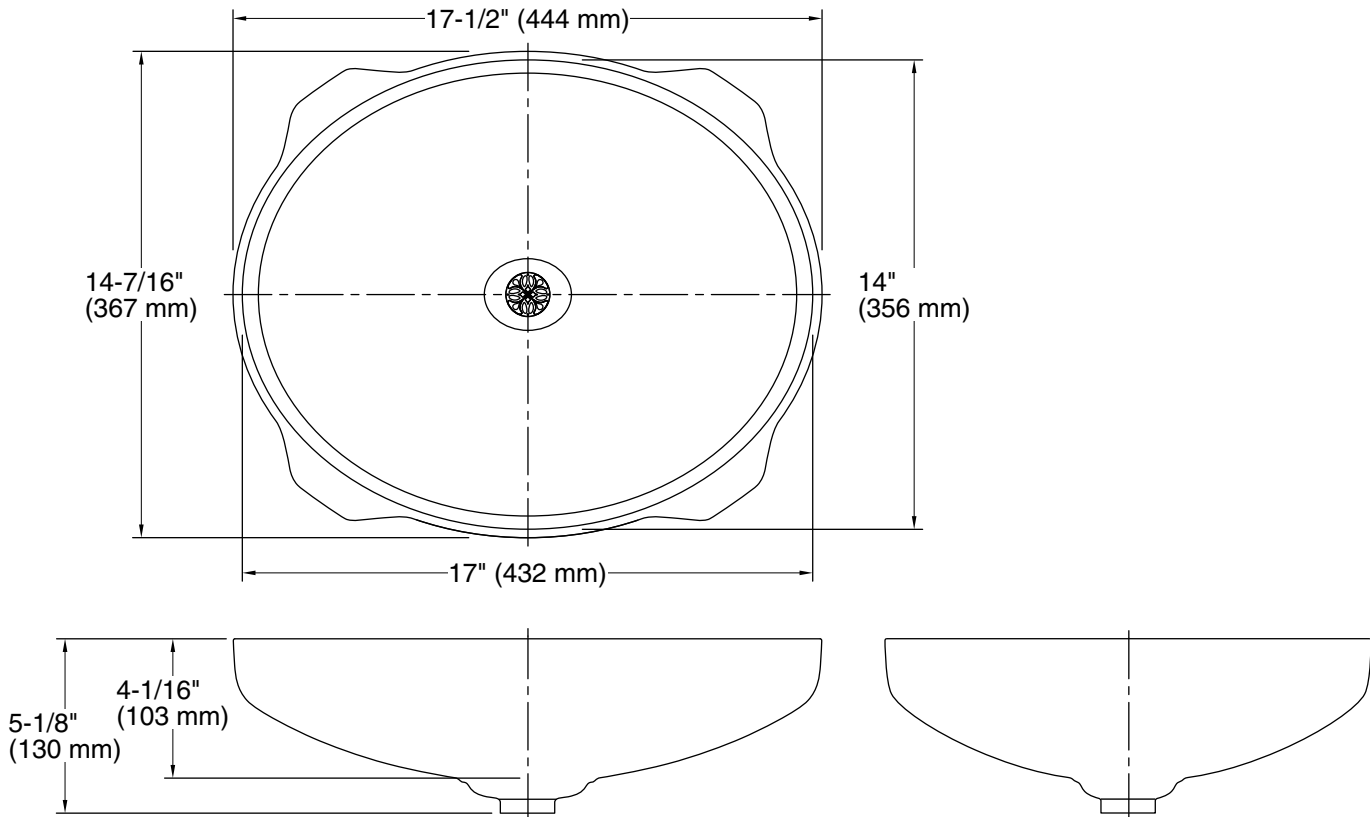

Color	Code	Description
	MP1	Medium Patina

Technical Information

All product dimensions are nominal.

Basin configuration:	Single Bowl
Bowl area (Only):	Length: 17" (432 mm) Width: 14" (356 mm) Water depth: 4" (102 mm)
With overflow:	No
Template:	1151011-7, required, not included