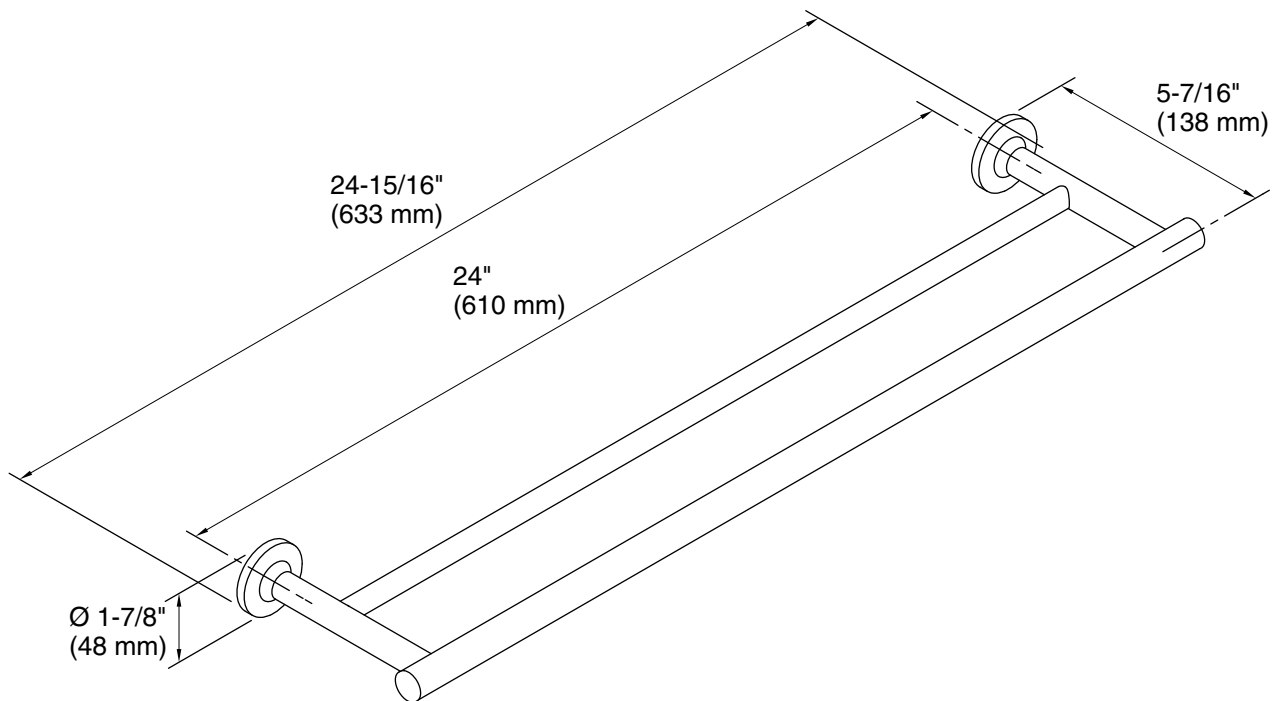

Technical Information

All product dimensions are nominal.

Material: Metal

Notes

Install this product according to the installation guide.

CAUTION: Risk of personal injury. Do not install these products in any area where they are likely to be used inadvertently as a grab bar or support bar. These products are not designed or intended for use as a grab bar or support bar.