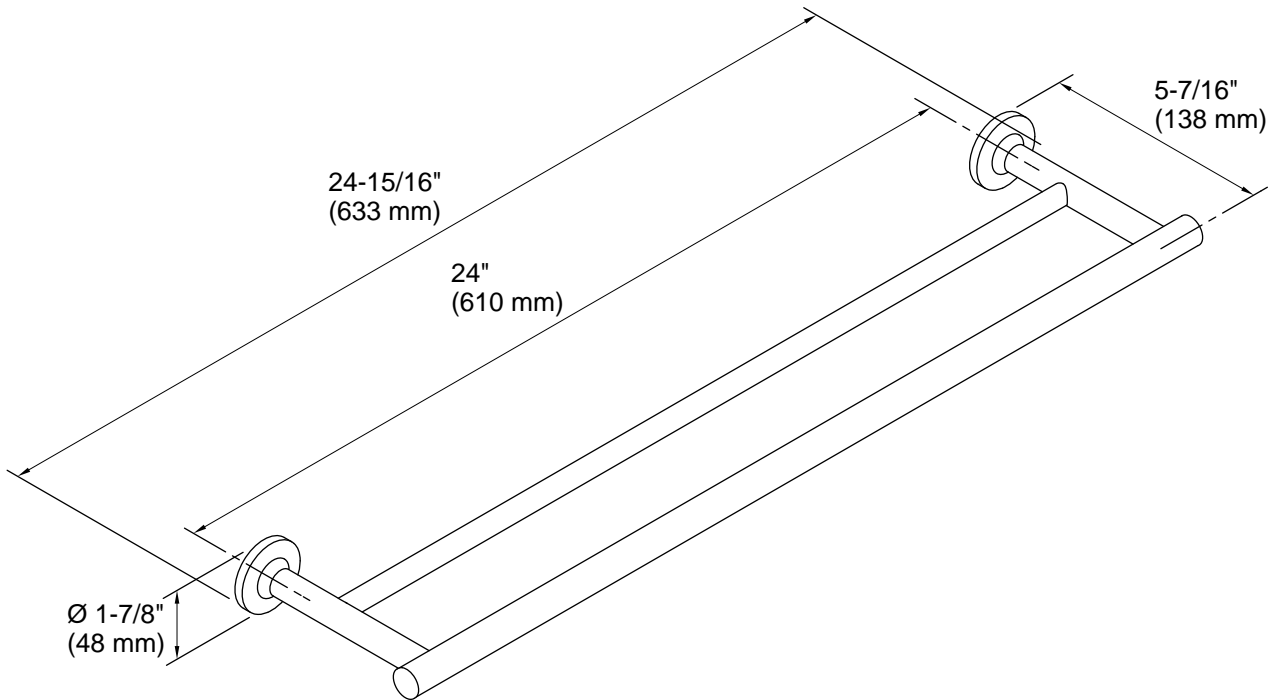

Technical Information

All product dimensions are nominal.

Material: Metal

Notes

Install this product according to the installation guide.

CAUTION: Risk of personal injury. Do not install these products in any area where they are likely to be used inadvertently as a grab bar or support bar. These products are not designed or intended for use as a grab bar or support bar.