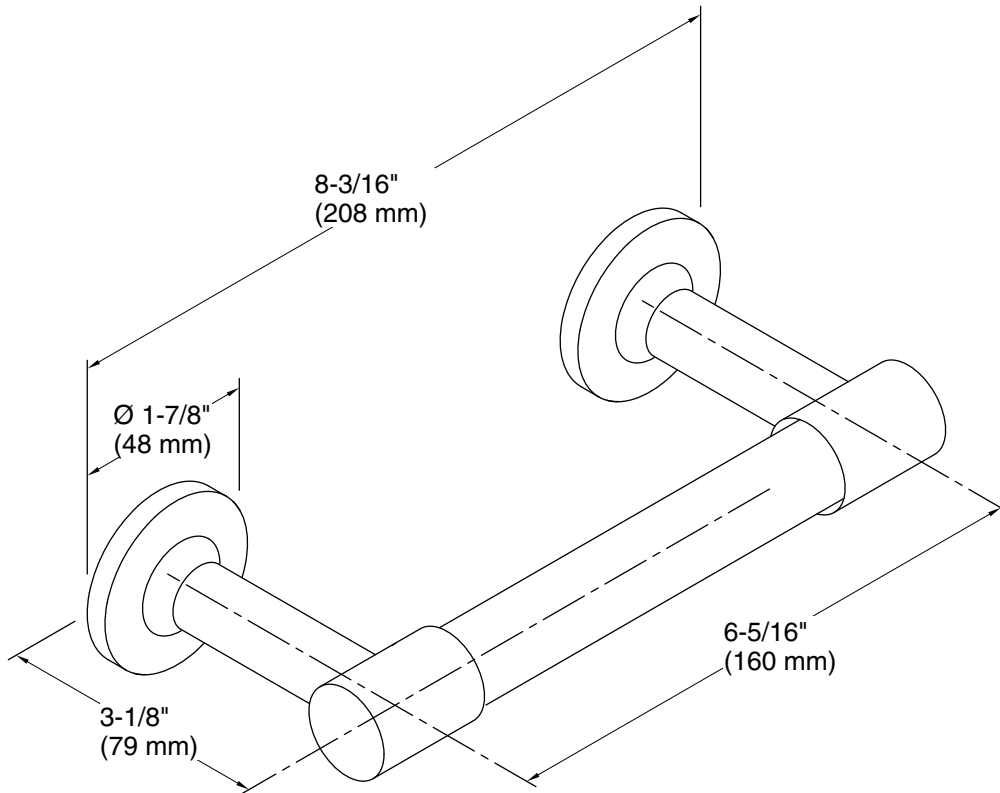

Technical Information

All product dimensions are nominal.

Material: Metal

Notes

Install this product according to the installation guide.

CAUTION: Risk of personal injury. Do not install these products in any area where they are likely to be used inadvertently as a grab bar or support bar. These products are not designed or intended for use as a grab bar or support bar.