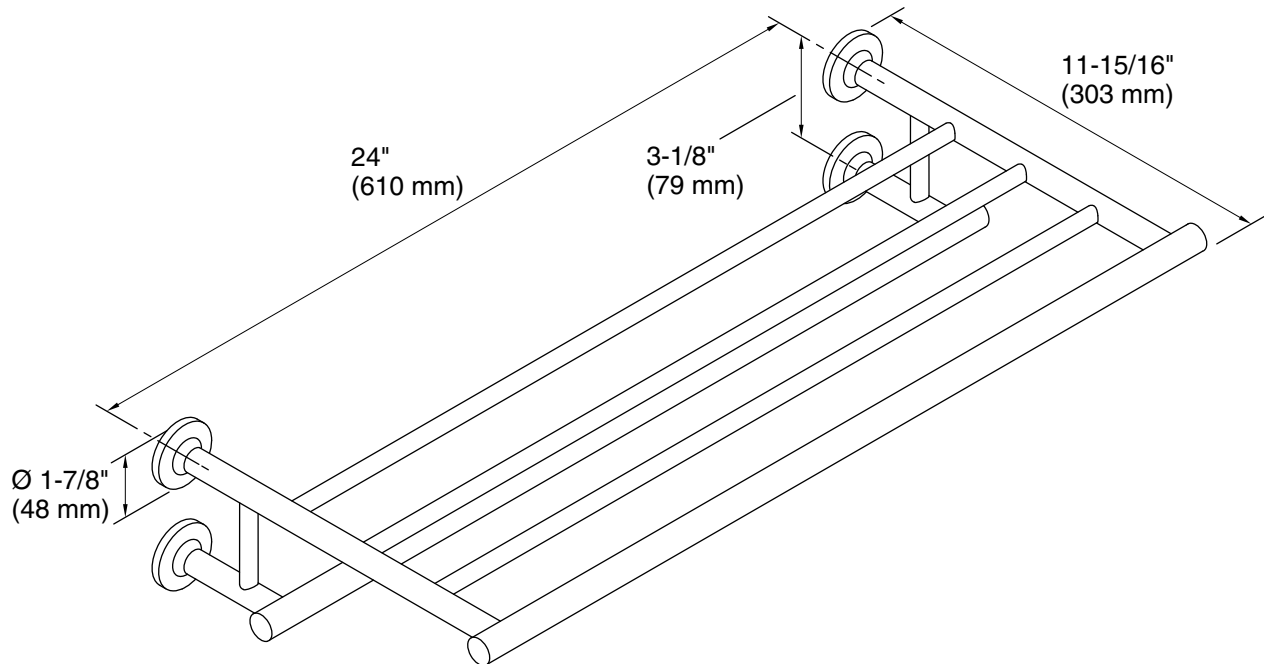

Technical Information

All product dimensions are nominal.

Material: Metal

Notes

Install this product according to the installation guide.

CAUTION: Risk of personal injury. Do not install these products in any area where they are likely to be used inadvertently as a grab bar or support bar. These products are not designed or intended for use as a grab bar or support bar.