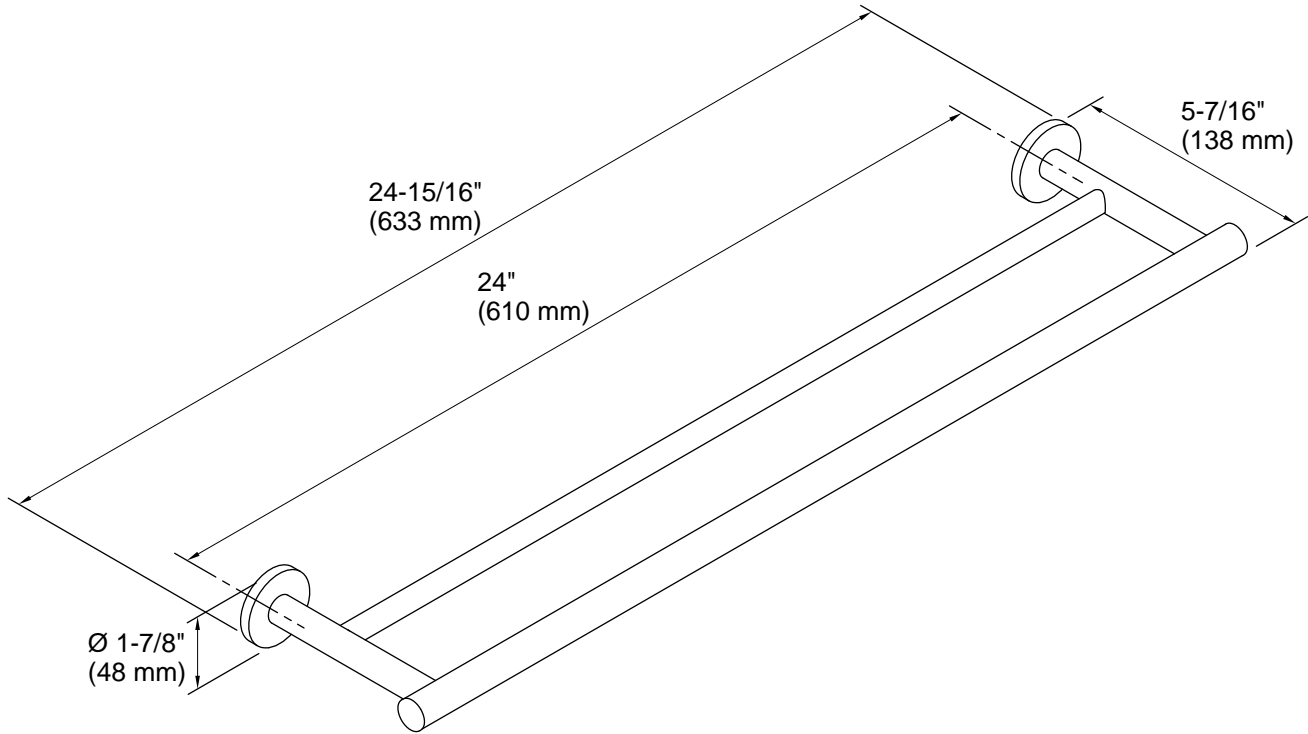

Stillness®
24" Double Towel Bar
K-14391

Features

- Completes Purist® design solution with KOHLER® faucets and fixtures
- Ideal for storing towels in the bathroom environment

Material

- Premium metal construction for durability and reliability

See website for detailed warranty information.

Technical Information

All product dimensions are nominal.

Material: Brass

Notes

Install this product according to the installation guide.

CAUTION: Risk of personal injury. Do not install these products in any area where they are likely to be used inadvertently as a grab bar or support bar. These products are not designed or intended for use as a grab bar or support bar.